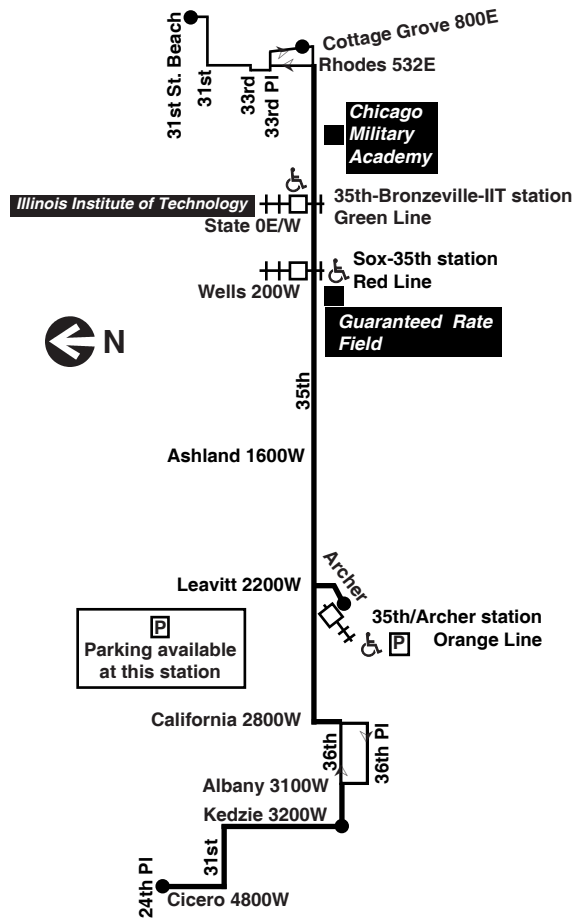

Chicago Transit Authority

35 31st/35th

Effective June 16, 2019

Summer service to 31st Street Beach

Monday thru Friday

35 31st/35th

Eastbound

Leave 24th Pl./ Cicero	31st/ Kedzie	35th/Archer Orange Line Station	Sox-35th Red Line Station	Arrive 35th/Cottage Grove
----	3:57am	4:07am	4:20am	4:29am
----	4:17	4:27	4:40	4:49
----	4:37	4:47	5:00	5:09
----	4:57	5:07	5:20	5:30
5:00am	5:15	5:25	5:38	5:48
5:18	5:33	5:43	5:57	6:07
5:35	5:50	6:00	6:14	6:24
5:49	6:04	6:14	6:28	6:38
6:03	6:18	6:28	6:42	6:52
6:15	6:30	6:40	6:54	7:04
6:25	6:41	6:51	7:05	7:16
6:35	6:51	7:01	7:17	7:28
6:46	7:03	7:13	7:28	7:40
6:58	7:15	7:25	7:40	7:52
7:10	7:27	7:37	7:52	8:04
7:22	7:39	7:49	8:04	8:16
7:34	7:51	8:01	8:16	8:28
7:47	8:04	8:14	8:29	8:41
8:00	8:17	8:27	8:42	8:54
8:15	8:32	8:42	8:57	9:09
8:30	8:47	8:57	9:12	9:24
8:45	9:02	9:12	9:27	9:39
9:00	9:17	9:27	9:42	9:54