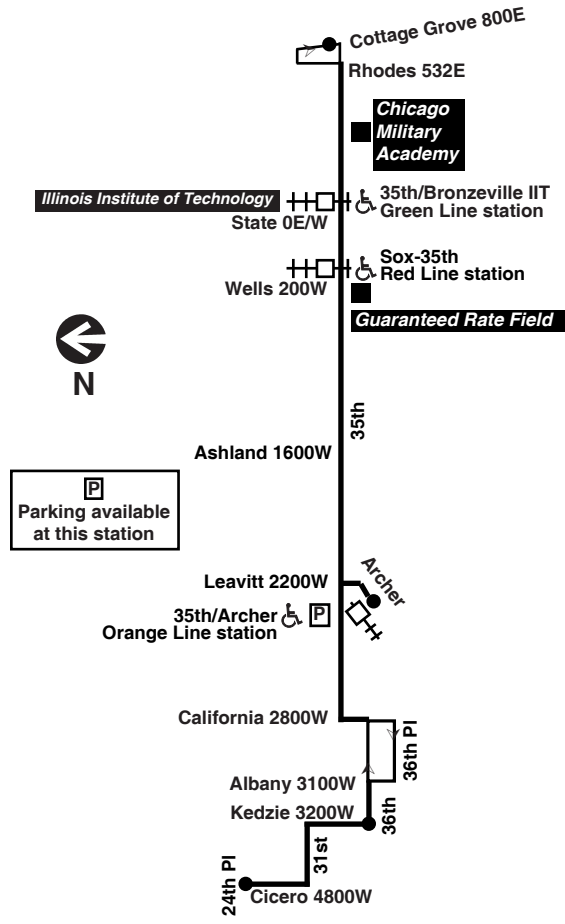

Chicago Transit Authority

35 
31st/35th

Effective September 6, 2020
Additional service may be provided on school days, September through June

Monday thru Friday

35 31st/35th

Eastbound

Leave Cicero/ 24th Pl.	31st/ Kedzie	35th/Archer Orange Line Station	Sox-35th Red Line Station	Arrive 35th/Cottage Grove
----	3:57am	4:07am	4:20am	4:29am
----	4:17	4:27	4:40	4:49
----	4:37	4:47	5:00	5:09
----	4:57	5:07	5:20	5:30
5:00am	5:15	5:25	5:38	5:48
5:18	5:33	5:43	5:57	6:07
5:35	5:50	6:00	6:14	6:24
5:49	6:04	6:14	6:28	6:38
6:03	6:18	6:28	6:42	6:52
6:15	6:30	6:40	6:54	7:04
6:25	6:41	6:51	7:05	7:16
6:35	6:51	7:01	7:17	7:28
6:46	7:03	7:13	7:28	7:40
6:58	7:15	7:25	7:40	7:52
7:10	7:27	7:37	7:52	8:04
7:22	7:39	7:49	8:04	8:16
7:34	7:51	8:01	8:16	8:28
7:47	8:04	8:14	8:29	8:41
8:00	8:17	8:27	8:42	8:54
8:15	8:32	8:42	8:57	9:09
8:30	8:47	8:57	9:12	9:24
8:45	9:02	9:12	9:27	9:39
9:00	9:17	9:27	9:42	9:54