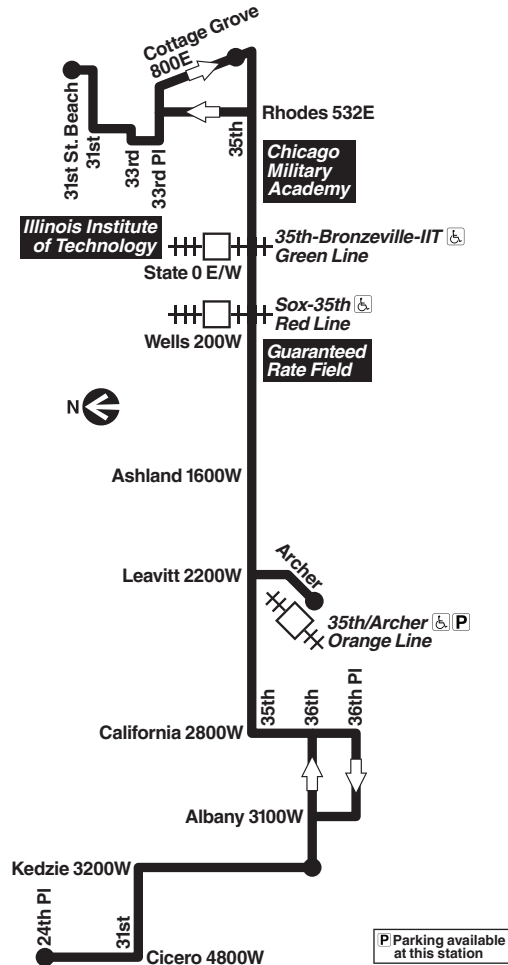

Federal law requires priority seating be designated for seniors and people with disabilities. **Please stand up** and yield these seats when needed for qualifying riders or when asked.

Schedules and other info in this timetable are subject to change. CTA does not assume responsibility for errors in timetables nor for inconvenience or damage resulting from delays.

Pay close attention to destination signs and announcements when boarding: added service may sometimes be provided over portions of this or any bus route and some trips can end before the furthest terminal on a line depending on service needs or time of day.

Bicycle racks are installed on the front of all CTA buses and are allowed on CTA trains during certain hours. See our Bike & Ride brochure or webpage for help on how to use racks and more.

Know before you go: Get alerts from us by text or e-mail about planned service changes every week or instant alerts for unplanned reroutes and disruptions. Sign up for CTA Updates today at transitchicago.com/updates.

For more travel information, use the Ventra app or call the RTA Travel Information Center at 312-836-7000. *Para obtener mayor información, en Español, llame al Centro de Información a 312-836-7000.*

Chicago Transit Authority

35 31st/35th

Effective Jun. 7, 2026

Summer service to 31st Street Beach

All CTA buses are accessible

transitchicago.com/bus/35

Monday thru Friday

#35 31st/35th

Eastbound

LV Cicero/24th Place	31st/ Kedzie	36th/ Kedzie	35th/ Archer Orange Ln	Sox-35th Red Line	AR 35th/ Cottage Grove	AR 31st Street Beach
----	3:28a	3:31a	3:38a	3:51a	4:00a	----
----	3:57	4:00	4:07	4:20	4:29	----
----	4:17	4:20	4:27	4:40	4:49	----
----	4:37	4:40	4:47	5:00	5:09	----
4:42a	4:56	4:59	5:06	5:19	5:28	----
4:59	5:15	5:18	5:25	5:38	5:48	----
5:17	5:33	5:36	5:43	5:56	6:07	----
5:32	5:48	5:51	5:58	6:11	6:22	----
5:47	6:03	6:06	6:13	6:26	6:37	----
6:00	6:16	6:19	6:26	6:39	6:50	----
6:13	6:29	6:32	6:39	6:52	7:03	----
6:25	6:41	6:44	6:51	7:06	7:17	----
6:36	6:53	6:56	7:03	7:18	7:30	----
6:48	7:05	7:08	7:15	7:30	7:42	----
7:00	7:17	7:20	7:27	7:42	7:54	----
7:12	7:29	7:32	7:39	7:54	8:06	----
7:24	7:41	7:44	7:51	8:06	8:18	----
7:36	7:53	7:56	8:03	8:18	8:30	----
7:48	8:05	8:08	8:15	8:30	8:42	----
8:00	8:17	8:20	8:27	8:42	----	8:58a
8:12	8:29	8:32	8:39	8:54	----	9:10
8:24	8:41	8:44	8:51	9:07	----	9:22
8:40	8:57	9:00	9:07	9:22	----	9:38
9:00	9:17	9:20	9:27	9:42	----	9:58
9:20	9:37	9:40	9:47	10:02	----	10:18
9:40	9:57	10:00	10:07	10:22	----	10:38
10:00	10:17	10:20	10:27	10:42	----	10:58
10:20	10:37	10:40	10:47	11:02	----	11:18
10:40	10:57	11:00	11:07	11:22	----	11:38
11:00	11:17	11:20	11:27	11:42	----	11:58
11:20	11:37	11:40	11:47	12:02p	----	12:18p
11:40	11:57	12:00p	12:07p	12:22	----	12:38
12:00p	12:17p	12:20	12:27	12:42	----	12:58
12:20	12:37	12:40	12:47	1:02	----	1:18
12:40	12:57	1:00	1:07	1:22	----	1:38
12:57	1:14	1:17	1:24	1:40	----	1:55
1:14	1:31	1:34	1:41	1:56	----	2:12
1:30	1:47	1:50	1:57	2:12	----	2:28
1:45	2:03	2:06	2:13	2:28	----	2:44
2:00	2:17	2:20	2:28	2:44	----	2:59
2:14	2:32	2:35	2:43	2:59	----	3:14
2:28	2:46	2:49	2:57	3:14	----	3:29
2:42	3:00	3:03	3:11	3:27	----	3:43
2:55	3:13	3:16	3:24	3:41	----	3:56
3:07	3:25	3:28	3:36	3:53	----	4:08
3:19	3:37	3:40	3:48	4:05	----	4:20
3:31	3:49	3:52	4:00	4:17	----	4:32
3:43	4:01	4:04	4:12	4:29	----	4:44
3:55	4:13	4:16	4:24	4:41	----	4:57
4:07	4:25	4:28	4:36	4:52	----	5:09
4:19	4:37	4:40	4:48	5:04	----	5:21
4:31	4:49	4:52	5:00	5:16	----	5:33
4:44	5:02	5:05	5:13	5:29	----	5:46
4:59	5:17	5:20	5:28	5:44	----	6:00
5:15	5:32	5:35	5:43	5:58	----	6:14
5:31	5:48	5:51	5:58	6:13	----	6:28
5:47	6:03	6:06	6:14	6:29	----	6:44
6:03	6:19	6:22	6:30	6:44	----	6:59
6:22	6:38	6:41	6:48	7:02	----	7:16
6:43	6:58	7:01	7:08	7:21	----	7:35
7:03	7:18	7:21	7:28	7:41	----	7:55
7:23	7:38	7:41	7:48	8:01	----	8:15
7:44	7:59	8:02	8:09	8:22	----	8:36
8:05	8:20	8:23	8:30	8:43	----	8:57
----	----	8:45	8:52	9:05	----	9:18
----	----	9:07	9:14	9:27	----	9:36p
----	----	9:29	9:36	9:49	----	9:58
----	----	9:51	9:58	10:10	----	10:19
----	----	10:14	10:20	10:32	----	10:41
----	----	10:36	10:42	10:54	----	11:03
----	----	10:58	11:04	11:16	----	11:25
----	----	11:20	11:26	11:38	----	11:47

Westbound