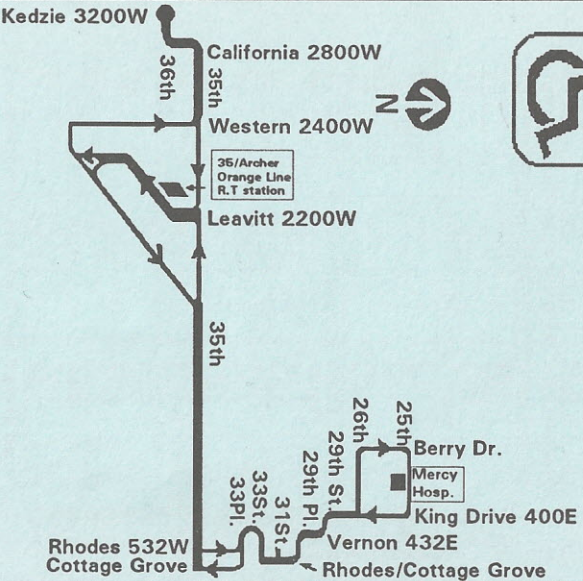

Effective July 3, 1994

35 35th street

For more information call the RTA

Travel Information Center in

Chicago and Suburbs 836-7000

Open every day of the year from 5AM until 1AM next day.

Monday thru Friday

Eastbound

Leave Orange Line station	Red Line station	35th/Cottage Grove	Arrive Mercy Hospital
4:19 a	4:31 a	4:37 a	---
4:34	4:46	4:52	---
4:48	5:00	5:06	---
5:00	5:12	5:19	---
5:12	5:24	5:32	---
then every 8 to 10 minutes until			
6:07	6:20	6:29	---
6:15	6:28	---	6:43 a
then every 8 to 10 minutes to 35th/Rhodes (15 to 20 minutes to 26th/Calumet) until			
8:17	8:32	8:42	---
8:27	8:42	---	8:58
8:38	8:53	---	9:09
then every 10 to 15 minutes until			
11:07	11:20	---	11:36
11:22	11:35	---	11:51
11:37	11:50	---	12:06 p
11:52	12:05 p	---	12:21
12:07 p	12:20	---	12:36
12:22	12:35	---	12:51
12:37	12:50	---	1:06
12:47	1:01	1:11 p	---
12:59	1:13	---	1:30
1:09	1:24	1:34	---
1:19	1:34	---	1:51
1:29	1:45	1:55	---
1:39	1:55	---	2:12
1:49	2:05	2:15	---
1:59	2:15	---	2:32
2:09	2:25	2:35	---
2:19	2:35	---	2:52
2:29	2:45	2:55	---
2:39	2:55	---	3:12
2:49	3:05	3:15	---
2:59	3:15	---	3:32
3:07	3:23	3:33	---
then every 8 to 10 minutes 35th/Rhodes (15 to 20 minutes to 26th/Calumet) until			
6:08	6:22	---	6:38
6:20	6:33	6:42	---
6:31	6:44	---	6:59
6:43	6:55	7:04	---
6:55	7:07	7:16	---
7:07	7:19	7:28	---
7:22	7:34	7:43	---
7:37	7:49	7:58	---
7:52	8:04	8:13	---
8:07	8:19	8:28	---
8:22	8:34	8:43	---
8:37	8:49	8:58	---
8:52	9:04	9:13	---
9:08	9:20	9:28	---
9:24	9:36	9:43	---
9:44	9:56	10:03	---
10:04	10:16	10:23	---
10:24	10:36	10:43	---
10:44	10:56	11:03	---
11:04	11:16	11:23	---
11:24	11:36	11:43	---
11:44	11:56	12:03 a	---
12:04 a	12:16 a	12:23	---
12:34	12:46	12:52	---
1:04	1:16	1:22	---
then every 30 minutes until			
4:04	4:16	4:22	---