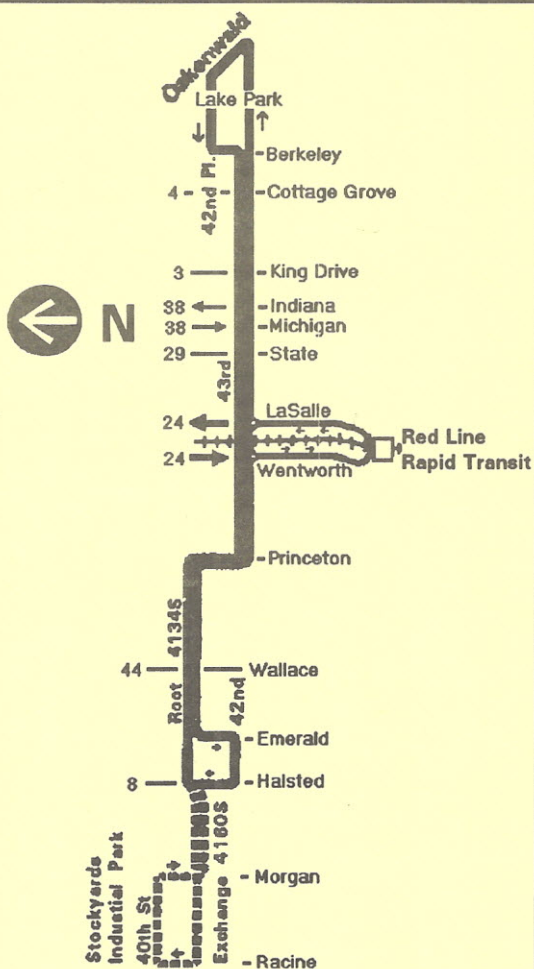

Effective January 09, 1994

43 43rd St

For more information call the RTA
Travel Information Center in
Chicago or suburbs 836-7000

Open every day of the year from 5AM until 1AM next day.

Monday thru Friday

Eastbound

Leave Morgan/ Racine	Leave Root/ Halsted	47th/ Dan Ryan "L"	Arrive 42nd/ Lake Park
---	5:00a	5:07a	5:19a
---	5:20	5:27	5:39
---	5:40	5:47	5:59
---	6:00	6:07	6:19
---	6:20	6:27	6:39
6:38a	6:40	6:47	6:59
6:58	7:00	7:07	7:21
7:18	7:20	7:27	7:41
7:38	7:40	7:48	8:01
7:58	8:00	8:08	8:21
8:18	8:20	8:28	8:41
---	8:40	8:48	9:01
---	9:00	9:08	9:21
---	9:20	9:28	9:41
---	9:40	9:48	10:01
---	10:00	10:08	10:21
---	then every 20 minutes at		
---	:20	:28	:41
---	:40	:48	:01
---	:00	:08	:21
---	until		
---	3:00p	3:08p	3:21p
---	3:18	3:26	3:40
---	3:36	3:44	3:59
---	3:54	4:03	4:18
---	4:12	4:21	4:37
4:27p	4:30	4:40	4:56
4:45	4:48	4:58	5:14
5:03	5:06	5:16	5:32
5:21	5:24	5:34	5:50
5:41	5:43	5:53	6:08
6:00	6:02	6:12	6:26
---	6:22	6:31	6:45
---	6:43	6:52	7:05
---	7:04	7:12	7:25
---	7:25	7:33	7:45
---	7:50	7:58	8:10
---	8:15	8:23	8:35
---	8:40	8:48	9:00
---	9:05	9:13	9:25
---	9:30	9:38	9:50
---	9:55	10:03	10:15
---	10:20	10:28	10:40
---	10:45	10:53	11:05
---	11:10	11:18	11:30
----	11:35	11:43	11:55