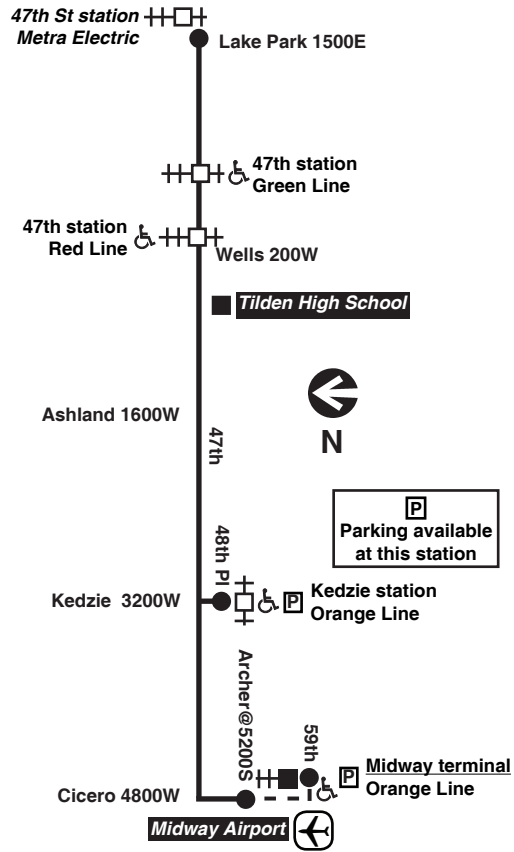

Chicago Transit Authority

47

47 47th

Effective September 6, 2015

Additional service may be provided on school days, September through June

Monday thru Friday

47 47th

Eastbound