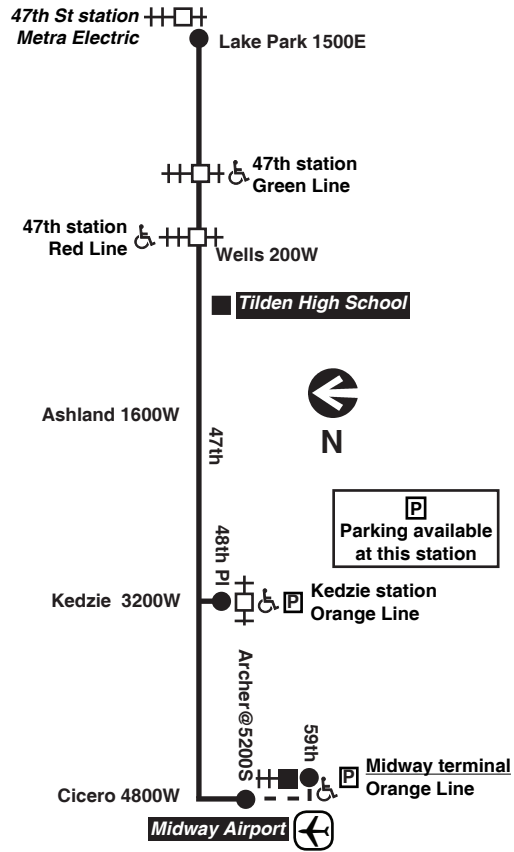

Chicago Transit Authority

47 

47 47th

Effective September 3, 2017

Additional service may be provided on school days, September through June

Monday thru Friday **47 47th**

Eastbound

Leave Midway Terminal	Leave Archer/Cicero	47th/47th/Cicero	Kedzie Orange Line	47th/Ashland	47th/Red Line	Arrive 47th/Lake Park
----	----	----	----	3:36am	3:44am	3:57am
----	----	----	----	4:06	4:14	4:27
4:00am	4:04am	4:06am	4:15am	4:26	4:34	4:47
----	----	----	4:30	4:41	4:49	5:01
4:30	4:34	4:36	4:45	4:57	5:06	5:19
----	----	----	5:00	5:12	5:21	5:34
5:00	5:04	5:06	5:15	5:27	5:36	5:49
----	----	----	5:28	5:40	5:49	6:02
----	5:28	5:30	5:39	5:51	6:00	6:13
----	----	----	5:50	6:02	6:11	6:24
----	5:50	5:52	6:01	6:13	6:22	6:35
----	----	----	6:12	6:25	6:34	6:47
----	6:11	6:13	6:23	6:36	6:45	6:59
----	6:20	6:22	6:32	6:45	6:54	7:08
----	----	----	6:41	6:55	7:04	7:18
----	6:38	6:40	6:50	7:04	7:13	7:28
----	----	----	7:00	7:14	7:24	7:39
----	6:57	6:59	7:10	7:24	7:34	7:50
----	7:07	7:09	7:20	7:34	7:44	8:00
----	----	----	7:30	7:44	7:54	8:10
----	7:27	7:29	7:40	7:54	8:04	8:20
----	7:37	7:39	7:50	8:04	8:14	8:30
----	7:48	7:50	8:01	8:15	8:25	8:41
then every 12 minutes from Archer/Cicero until						
----	9:00	9:02	9:12	9:28	9:37	9:52
----	----	----	9:24	9:40	9:49	10:04
----	9:24	9:26	9:36	9:52	10:01	10:16
then every 12 minutes from Kedzie Orange Line and every 24 minutes from Archer/Cicero until						
----	12:48pm	12:50pm	1:00pm	1:17pm	1:27pm	1:43pm
----	----	----	1:12	1:29	1:39	1:55
----	1:11	1:13	1:23	1:40	1:50	2:06
----	1:22	1:24	1:34	1:51	2:01	2:17
----	1:33	1:35	1:45	2:02	2:12	2:28
----	1:44	1:46	1:56	2:13	2:23	2:39
----	----	----	2:07	2:24	2:34	2:50
----	2:05	2:07	2:17	2:34	2:44	3:00
----	2:15	2:17	2:28	2:45	2:55	3:11
----	2:25	2:28	2:40	2:57	3:07	3:23
----	2:35	2:38	2:51	3:08	3:18	3:33
----	2:44	2:48	3:02	3:19	3:29	3:44
----	----	----	3:12	3:29	3:39	3:55
----	3:02	3:07	3:21	3:38	3:48	4:04
then every 9 to 12 minutes from Archer/Cicero until						
----	5:48	5:52	6:05	6:20	6:29	6:44
----	6:01	6:05	6:16	6:31	6:41	6:55
----	6:15	6:18	6:30	6:45	6:54	7:09
----	6:30	6:33	6:43	6:57	7:07	7:21
----	6:46	6:48	6:59	7:12	7:21	7:36
----	7:03	7:05	7:14	7:27	7:36	7:51
----	7:21	7:23	7:32	7:45	7:54	8:09
----	7:40	7:42	7:51	8:04	8:13	8:28
----	8:00	8:02	8:11	8:24	8:34	8:48
----	8:20	8:22	8:31	8:44	8:54	9:08
----	8:40	8:42	8:51	9:04	9:14	9:28
----	9:00	9:02	9:11	9:24	9:34	9:48
9:16pm	9:20	9:22	9:31	9:44	9:54	10:08
9:36	9:40	9:42	9:51	10:04	10:14	10:28
9:56	10:00	10:02	10:11	10:24	10:34	10:48
then every 20 minutes from Midway Terminal until						
11:56	12:00am	12:02am	12:11am	12:22am	12:30am	12:44am
12:16am	12:20	12:22	12:31	12:42	12:50	1:04
12:36	12:40	12:42	12:51	1:02	1:10	1:24
12:41	12:45	12:47	12:56	1:07	----	----
1:01	1:05	1:07	1:16	1:27	----	----
1:21	1:25	1:27	1:36	1:47	----	----