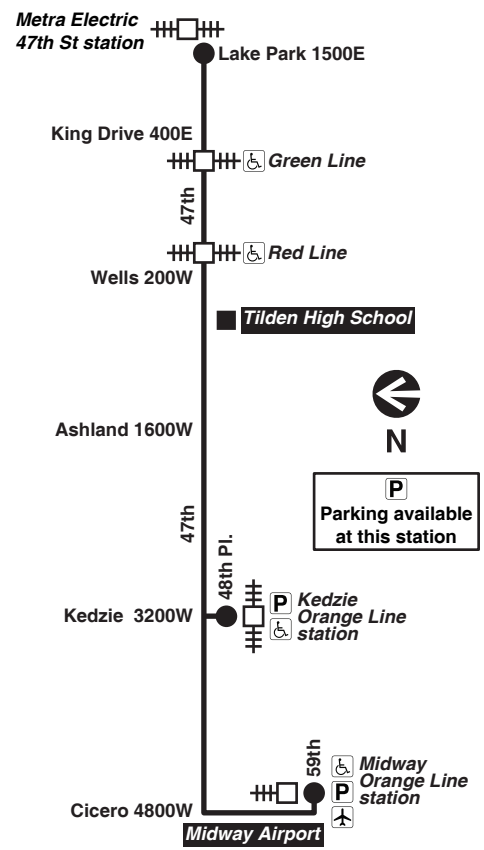

Chicago Transit Authority

47

47th

Effective March 27, 2022

Additional service may be provided on school days, September through June

Monday thru Friday **47 47th**

Eastbound

Leave Midway Terminal	Leave Archer/Cicero	47th/47th/Cicero	Kedzie Orange Line	47th/Ashland	47th/Red Line	Arrive 47th/Lake Park
----	----	----	----	3:36am	3:44am	3:54am
----	----	----	3:51am	4:02	4:10	4:20
4:00am	4:05am	4:07am	4:17	4:28	4:35	4:46
----	----	----	4:32	4:43	4:51	5:02
4:30	4:35	4:37	4:47	4:58	5:06	5:17
----	----	----	5:03	5:14	5:23	5:33
5:00	5:05	5:08	5:19	5:31	5:39	5:49
----	----	----	5:33	5:44	5:53	6:03
5:26	5:31	5:34	5:45	5:57	6:05	6:15
----	----	----	6:08	6:16	6:26	6:36
5:56	6:01	6:04	6:15	6:27	6:35	6:45
----	----	----	6:24	6:36	6:45	6:55
6:13	6:19	6:21	6:34	6:47	6:56	7:07
----	----	----	6:42	6:55	7:04	7:16
6:30	6:36	6:38	6:51	7:04	7:13	7:25
----	----	----	7:01	7:15	7:24	7:36
6:47	6:54	6:57	7:10	7:24	7:33	7:45
----	----	----	7:19	7:35	7:44	7:56
7:06	7:12	7:15	7:29	7:46	7:55	8:07
7:16	7:22	7:25	7:43	7:59	8:08	8:20
----	----	----	7:55	8:13	8:22	8:35
7:43	7:49	7:52	8:07	8:23	8:33	8:45
7:57	8:03	8:06	8:20	8:35	8:45	8:57
8:11	8:17	8:19	8:33	8:47	8:56	9:09
8:24	8:30	8:33	8:45	8:59	9:08	9:21
8:38	8:44	8:46	8:58	9:12	9:21	9:34
8:51	8:57	9:00	9:12	9:27	9:36	9:49
----	----	----	9:25	9:41	9:50	10:03
9:18	9:24	9:27	9:39	9:54	10:03	10:16
----	----	----	9:52	10:08	10:17	10:30
9:45	9:50	9:53	10:05	10:21	10:30	10:43
----	----	----	10:18	10:34	10:43	10:56
10:11	10:16	10:19	10:31	10:46	10:56	11:09