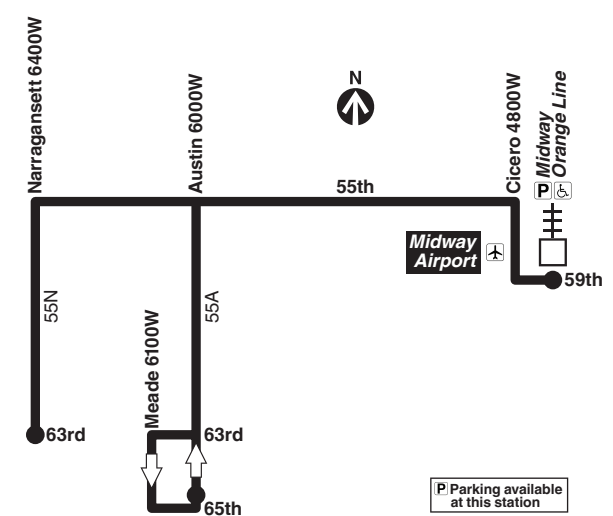

Additional notes:

-  All CTA buses are accessible. For accessibility help or to report concerns at stops, contact CTA Customer Service at transitchicago.com/feedback.
-  Federal law requires priority seating be designated for seniors and people with disabilities. **Please stand up** and yield these seats when needed for qualifying riders or when asked.
-  Schedules and other info in this timetable are subject to change. CTA does not assume responsibility for errors in timetables nor for inconvenience or damage resulting from delays.
-  Pay close attention to destination signs and announcements when boarding: added service may sometimes be provided over portions of this or any bus route and some trips can end before the furthest terminal on a line depending on service needs or time of day.
-  Bicycle racks are installed on the front of all CTA buses and are allowed on CTA trains during certain hours. See our Bike & Ride brochure or webpage for help on how to use racks and more.
-  Know before you go: Get alerts from us by text or e-mail about planned service changes every week or instant alerts for unplanned reroutes and disruptions. Sign up for CTA Updates today at transitchicago.com/updates.
-  For more travel information, use the Ventra app or call the RTA Travel Information Center at 312-836-7000. *Para obtener mayor información, en Español, llame al Centro de Información a 312-836-7000.*

55A 55th/Austin
55N 55th/
Narragansett

Effective Jun. 10, 2024

Route 55A operates Monday thru Friday, AM and PM rush periods only.
Route 55N operates Monday thru Saturday, early morning thru early evening.