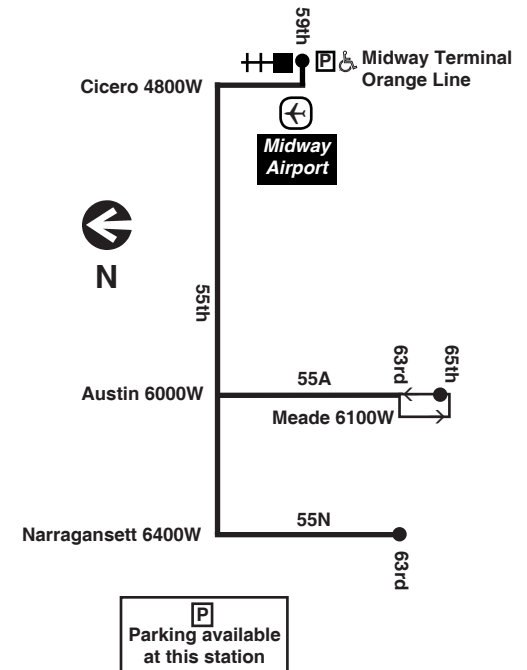

Effective April 1, 2013

Route 55A operates Monday through Friday,
AM and PM rush periods only.
Route 55N operates Monday through
Saturday, day and early evenings.

CTA Bike & Ride

Bicycle racks are available on the front exteriors of CTA buses. Bicycles can be placed on bicycle racks during normal hours of operation for each route. Racks accommodate two (2) bicycles at a time. Bicycles are also permitted on CTA trains during certain hours.

Please Stand Up

for Seniors and People with Disabilities

Federal law requires priority seating be designated for seniors and people with disabilities.

The schedules and other information in this timetable are subject to change. CTA does not assume responsibility for errors in timetables, nor for inconvenience or damage resulting from delayed trains or buses due to weather, traffic conditions, etc.

Supplementary service may be provided over portions of this route in addition to the trips shown. Please check destination signs and announcements when boarding buses.

CTA operating costs are funded in part through the Regional Transportation Authority, by the federal and state governments, and the City of Chicago and County of Cook.

For more information call the RTA Travel Information Center in Chicago: 312-836-7000. Open 5 a.m. until 1 a.m. every day.

Para obtener mayor información, en Español, llame al Centro de Información: 312-836-7000.