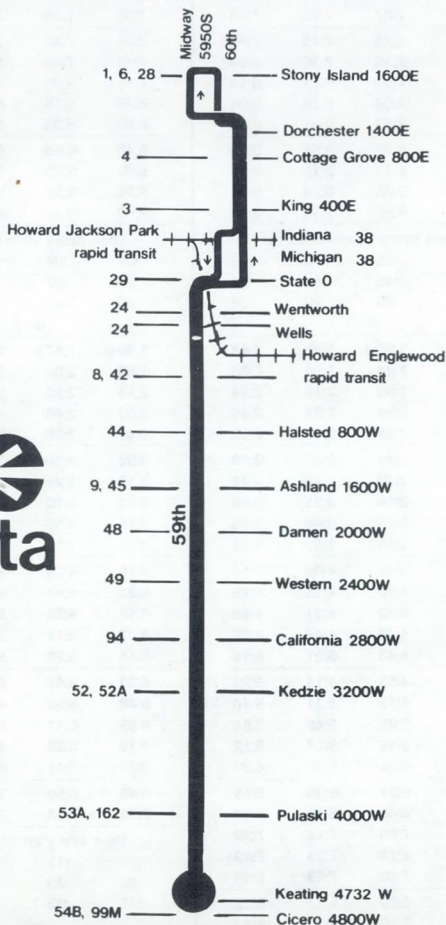

59

59th/61st

Chicago Transit Authority

For more information call the RTA
24 hour Travel Information Center
in Chicago 836-7000
suburbs 800-972-7000 toll-free

For better service call during off-peak hours