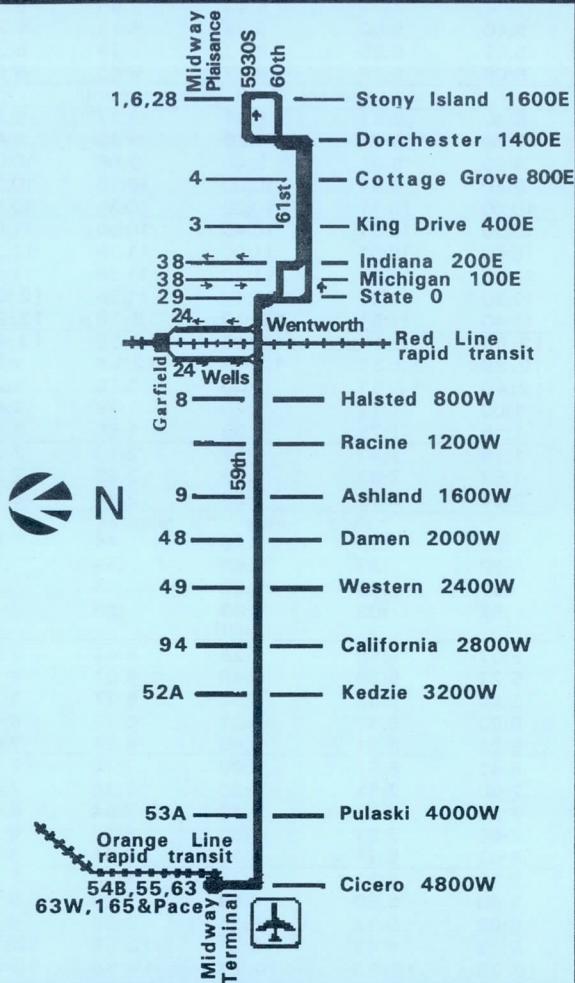

Effective March 10, 1996

59 59th/61st

For more information call the RTA
Travel Information Center in
Chicago or suburbs 836-7000

Open every day of the year from 5AM until 1AM next day.

Monday thru Friday

Eastbound

Westbound

Leave 60th Stony Island	61st/ King Drive	59th/ Halsted	59th/ Western	Arrive Midway Station
---	---	-----	7:51a	8:02a
---	---	---	8:21	8:32
8:00a	8:08a	8:24a	8:33	8:44
8:30	8:38	8:54	9:03	9:14
9:00	9:08	9:24	9:33	9:44
9:30	9:38	9:54	10:03	10:14
10:00	10:08	10:24	10:33	10:44
then every 30 minutes at				
:00	:08	:24	:33	:44
:30	:38	:54	:03	:15
until				
9:30p	9:38p	9:54p	10:03p	10:14p
10:00	10:08	10:24	10:33	10:44
10:20	10:28	10:44	-----	-----
10:50	10:58	11:14	-----	-----