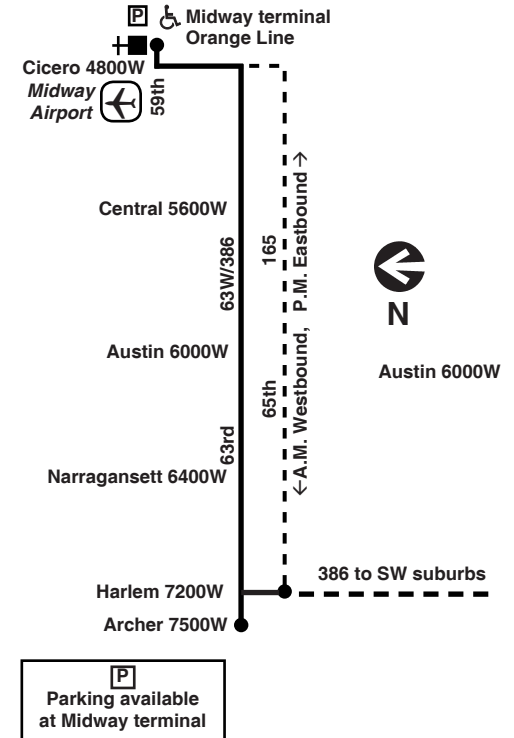

Para obtener mayor información, en Español, llame al Centro de Información: 312-836-7000.

Chicago Transit Authority

63W-165

West 63rd-West 65th

Effective March 25, 2018

Includes Pace route 386 service between Midway and Harlem via 63rd