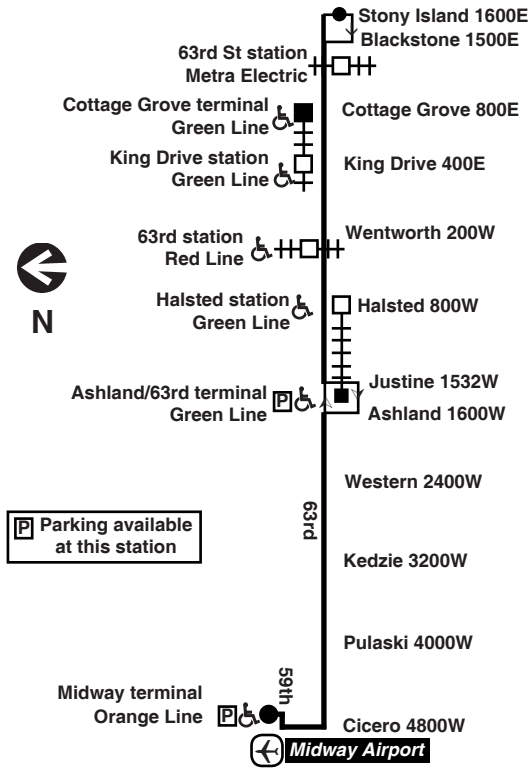

CTA Bike & Ride
Bicycle racks are available on the front exteriors of CTA buses. Bicycles can be placed on bicycle racks during normal hours of operation for each route. Racks accommodate two (2) bicycles at a time. Bicycles are also permitted on CTA trains during certain hours.

Please Stand Up
for Seniors and People with Disabilities
Federal law requires priority seating be designated for seniors and people with disabilities.

The schedules and other information in this timetable are subject to change. CTA does not assume responsibility for errors in timetables, nor for inconvenience or damage resulting from delayed trains or buses due to weather, traffic conditions, etc.

Supplementary service may be provided over portions of this route in addition to the trips shown. Please check destination signs and announcements when boarding buses.

CTA operating costs are funded in part through the Regional Transportation Authority, by the federal and state governments, and the City of Chicago and County of Cook.

For more information call the RTA Travel Information Center in Chicago: 312-836-7000. Open 5 a.m. until 1 a.m. every day.

Para obtener mayor información, en Español, llame al Centro de Información: 312-836-7000.

Chicago Transit Authority

63

63 63rd

Effective September 6, 2015

N63 Night Owl Service
Stony Island to Midway Terminal

Monday thru Friday

63 63rd

Eastbound

Leave Midway Orange Line	63rd/Kedzie	63rd/Western	63rd/Ashland Green Line	63rd/Dan Ryan	63rd/Cottage Grove	Arr 63rd/Stony Island
3:00am	3:11am	3:16am	3:20am	3:28am	3:35am	3:39N
3:30	3:41	3:46	3:50	3:58	4:05	4:10N
4:00	4:11	4:16	4:20	4:28	4:35	4:40
4:20	4:31	4:36	4:40	4:48	4:55	5:00
4:40	4:51	4:56	5:01	5:09	5:17	5:22
5:00	5:12	5:17	5:22	5:31	5:39	5:44
5:20	5:32	5:37	5:43	5:52	6:01	6:06
5:40	5:52	5:58	6:03	6:13	6:22	6:27
5:53	6:05	6:11	6:16	6:26	6:32	6:37
5:59	6:12	6:18	6:24	6:34	6:44	6:50
6:14	6:28	6:34	6:40	6:50	6:59	7:05
6:18	6:32	6:38	6:44	6:54	7:03	7:09
6:29	6:42	6:48	6:54	7:05	7:15	7:21
6:40	6:53	7:00	7:06	7:17	7:27	7:34
6:52	7:05	7:12	7:18	7:29	7:40	7:46
7:05	7:19	7:26	7:32	7:43	7:54	8:00

then every 10 to 14 minutes from Midway and every 5 to 7 minutes from 63rd/Kedzie to Stony Isl. until

7:53	8:07	8:14	8:21	8:33	8:44	8:51
8:00	8:15	8:22	8:29	8:41	8:52	8:59
8:08	8:22	8:29	8:36	8:48	8:59	9:06

then every 8 to 10 minutes from Midway to Stony Isl. until

9:10	9:24	9:31	9:36	9:48	9:57	10:03
9:30	9:44	9:51	9:56	10:08	10:17	10:23
9:40	9:54	10:01	10:06	10:18	10:27	10:33
9:50	10:04	10:11	10:16	10:28	10:37	10:43
10:00	10:14	10:21	10:26	10:38	10:47	10:53
10:18	10:32	10:39	10:44	10:56	11:05	11:11
10:27	10:41	10:48	10:53	11:05	11:14	11:20

then every 12 to 18 minutes from Midway and every 6 to 10 minutes from 63rd/Kedzie to Stony Isl. until

4:33pm	4:48pm	4:56pm	5:02pm	5:15pm	5:26pm	5:32pm
4:42	4:57	5:05	5:11	5:24	5:35	5:41
4:51	5:06	5:14	5:20	5:33	5:44	5:50
5:00	5:16	5:23	5:30	5:42	5:53	5:59
5:20	5:35	5:43	5:49	6:02	6:12	6:19
5:30	5:44	5:51	5:57	6:10	6:20	6:27
5:50	6:04	6:11	6:17	6:30	6:40	6:47
6:00	6:14	6:21	6:27	6:40	6:50	6:56
6:20	6:34	6:41	6:47	7:00	7:10	7:16

then every 14 to 16 minutes from Midway to Stony Isl. until

8:46	8:59	9:06	9:11	9:23	9:32	9:38
9:03	9:16	9:22	9:28	9:39	9:48	9:54
9:21	9:33	9:39	9:44	9:54	10:03	10:09
9:40	9:52	9:58	10:03	10:13	10:22	10:27

then every 20 minutes from Midway to Stony Island until

1:00am	1:12am	1:16am	1:20am	1:28am	1:36am	1:40N
1:30	1:42	1:46	1:50	1:58	2:06	2:10N
2:00	2:12	2:16	2:20	2:28	2:36	2:40N
2:30	2:41	2:45	2:50	2:58	3:05	3:09N

am light face pm bold face

Westbound

Lv 63rd/Stony Island	63rd/Cottage Grove	63rd/Dan Ryan	63rd/Ashland Green Line	63rd/Western	63rd/Kedzie	Arrive Midway Orange Line
3:15N	3:20am	3:28am	3:35am	3:40am	3:44am	3:56am
3:45N	3:50	3:58	4:05	4:10	4:14	4:26
4:14	4:19	4:27	4:34	4:39	4:43	4:56
4:31	4:36	4:44	4:52	4:57	5:02	5:15
4:47	4:53	5:01	5:10	5:15	5:20	5:34
5:04	5:09	5:18	5:26	5:31	5:36	5:51
5:15	5:21	5:29	5:38	5:44	5:49	6:05
5:27	5:32	5:41	5:50	5:55	6:01	6:16

then every 11 minutes from Stony Isl. to Midway until