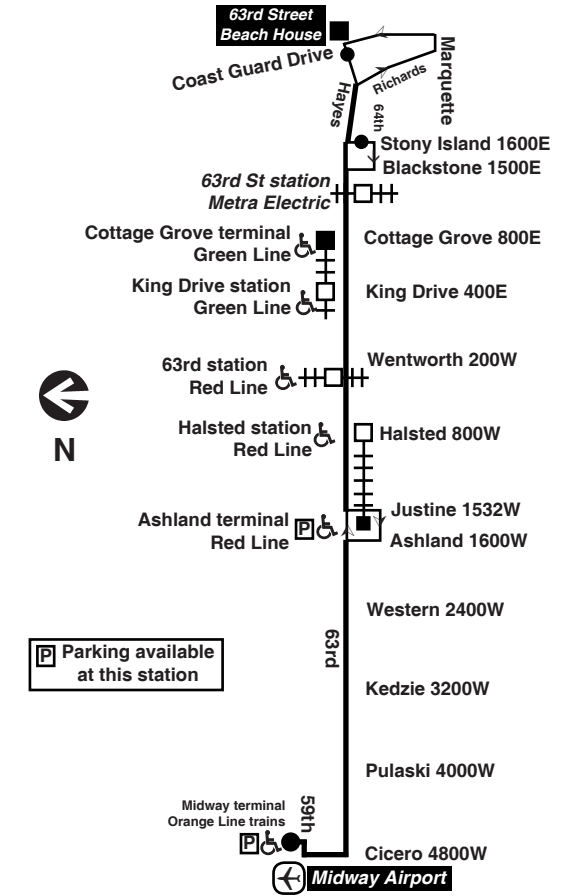

CTA Bike & Ride
Bicycle racks are available on the front exteriors of CTA buses. Bicycles can be placed on bicycle racks during normal hours of operation for each route. Racks accommodate two (2) bicycles at a time. Bicycles are also permitted on CTA trains during certain hours.

Please Stand Up
for Seniors and People with Disabilities
Federal law requires priority seating be designated for seniors and people with disabilities.

The schedules and other information in this timetable are subject to change. CTA does not assume responsibility for errors in timetables, nor for inconvenience or damage resulting from delayed trains or buses due to weather, traffic conditions, etc.

Supplementary service may be provided over portions of this route in addition to the trips shown. Please check destination signs and announcements when boarding buses.

CTA operating costs are funded in part through the Regional Transportation Authority, by the federal and state governments, and the City of Chicago and County of Cook.

For more information call the RTA Travel Information Center in Chicago: 312-836-7000. Open 6am until 7pm every day.

Para obtener mayor información, en Español, llame al Centro de Información: 312-836-7000.

Chicago Transit Authority

63 63rd
Effective June 17, 2018

Summer service to 63rd Street Beach

Monday thru Friday **63 63rd**

Eastbound

Leave Midway Orange Line	63rd/Kedzie	63rd/Western	63rd/Ashland Green Line	63rd/Dan Ryan	63rd/Cottage Grove	Arr 63rd/Stony Island
3:00am	3:11am	3:16am	3:20am	3:28am	3:35am	3:39N
3:30	3:41	3:46	3:50	3:58	4:05	4:10N
4:00	4:11	4:16	4:20	4:28	4:35	4:25
4:20	4:31	4:36	4:40	4:48	4:55	4:40
4:40	4:51	4:56	5:01	5:09	5:17	5:22
5:07	5:19	5:24	5:29	5:38	5:46	5:51
5:30	5:42	5:48	5:53	6:02	6:11	6:17
5:50	6:02	6:08	6:13	6:23	6:32	6:37
6:07	6:20	6:26	6:32	6:42	6:52	7:05
6:20	6:33	6:39	6:45	6:56	7:05	7:11
6:24	6:37	6:43	6:49	-----	-----	-----
-----	-----	6:44	6:50	7:01	7:11	7:17
-----	6:43	6:49	6:55	7:06	7:16	7:22

then every 10 to 15 minutes from Midway Sta. and every 5 to 10 minutes from 63rd/Kedzie to 63rd/Stony Island until

7:59	8:06	8:13	8:25	8:36	8:43
8:07	8:14	8:21	8:33	8:44	8:54B
8:08	8:14	8:21	8:28	8:40	8:51
8:16	8:30	8:37	8:44	8:56	9:06
8:24	8:39	8:46	8:52	9:04	9:15

then every 9 to 20 minutes from Midway Sta. and every 8 to 10 minutes from 63rd/Kedzie to 63rd Beach until

10:36	10:50	10:57	11:03	11:14	11:24	11:34B
10:54	11:09	11:16	11:22	11:35	11:45	11:55B
-----	11:18	11:25	11:31	11:44	11:54	12:04B
11:12	11:27	11:34	11:41	11:53	12:03pm	12:14B

then every 12 to 16 minutes from Midway Sta. and every 6 to 8 minutes from 63rd/Kedzie to 63rd Beach until

4:33pm	4:49pm	4:56pm	5:03pm	5:15pm	5:26	5:37B
4:57	5:05	5:11	5:24	5:35	5:45B	-----
4:51	5:06	5:14	5:20	5:33	5:44	5:54B
5:00	5:16	5:23	5:30	5:42	5:53	6:03B
5:10	5:25	5:33	5:39	5:52	6:02	6:13B
5:30	5:44	5:51	5:57	6:10	6:20	6:31B
5:40	5:54	6:01	6:07	6:20	6:30	6:41B
5:51	6:05	6:12	6:18	6:31	6:41	6:52B
6:03	6:17	6:24	6:30	6:43	6:53	7:04B
6:16	6:30	6:37	6:43	6:56	7:06	7:17B
6:30	6:44	6:51	6:57	7:09	7:19	7:29B
6:44	6:58	7:05	7:11	7:23	7:33	7:43B

then every 20 minutes from Midway Sta. to 63rd/Stony Island until

8:14	8:27	8:34	8:39	8:51	9:00	9:11B
8:29	8:43	8:49	8:55	9:06	9:16	9:26B
8:45	8:58	9:05	9:10	9:22	9:31	9:37
9:00	9:14	9:20	9:25	9:36	9:46	9:52
9:16	9:28	9:34	9:39	9:49	9:58	10:04
9:32	9:44	9:50	9:55	10:05	10:14	10:19
9:48	10:00	10:06	10:11	10:20	10:29	10:35
10:04	10:16	10:22	10:27	10:36	10:45	10:51
10:20	10:32	10:38	10:43	10:52	11:01	11:07

then every 20 minutes from Midway Sta. to 63rd/Stony Island until

1:00am	1:12am	1:16am	1:20am	1:28am	1:36am	1:40N
1:30	1:42	1:46	1:50	1:58	2:06	2:10N
2:00	2:12	2:16	2:20	2:28	2:36	2:40N
2:30	2:41	2:45	2:50	2:58	3:05	3:09N

B - Trip extended to 63rd Beach during summer beach season
am light face pm bold face

Westbound

Lv 63rd/Stony Island	63rd/Cottage Grove	63rd/Dan Ryan	63rd/Ashland Green Line	63rd/Western	63rd/Kedzie	Arrive Midway Orange Line
3:15N	3:20am	3:28am	3:35am	3:40am	3:44am	3:56am
3:45N	3:50	3:58	4:05	4:10	4:14	4:26
4:14	4:19	4:27	4:34	4:39	4:43	4:56
4:32	4:37	4:45	4:53	4:58	5:03	5:16
4:49	4:54	5:03	5:11	5:16	5:21	5:36
5:04	5:09	5:18	5:26	5:31	5:36	5:51
5:18	5:24	5:32	5:41	5:47	5:52	6:08
5:32	5:38	5:46	5:55	6:01	6:06	6:22
5:46	5:51	6:00	6:09	6:14	6:20	6:35
5:58	6:04	6:12	6:21	6:27	6:32	6:48