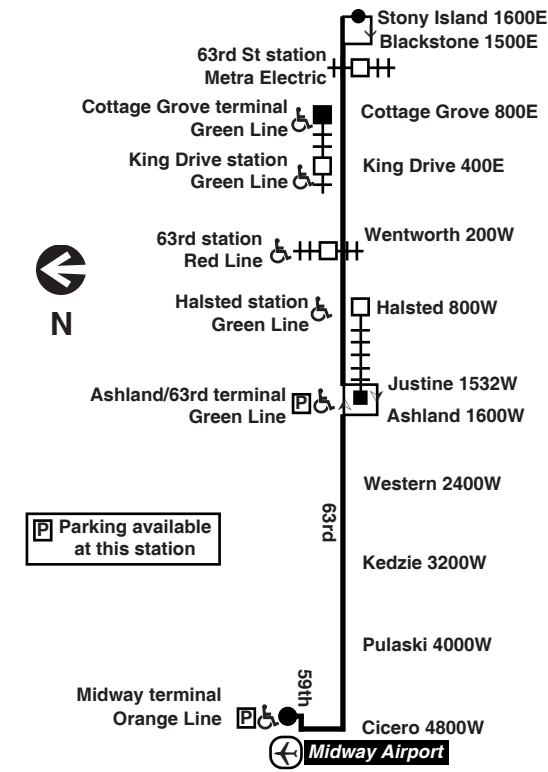

CTA Bike & Ride
Bicycle racks are available on the front exteriors of CTA buses. Bicycles can be placed on bicycle racks during normal hours of operation for each route. Racks accommodate two (2) bicycles at a time. Bicycles are also permitted on CTA trains during certain hours.

Please Stand Up
for Seniors and People with Disabilities
Federal law requires priority seating be designated for seniors and people with disabilities.

The schedules and other information in this timetable are subject to change. CTA does not assume responsibility for errors in timetables, nor for inconvenience or damage resulting from delayed trains or buses due to weather, traffic conditions, etc.

Supplementary service may be provided over portions of this route in addition to the trips shown. Please check destination signs and announcements when boarding buses.

CTA operating costs are funded in part through the Regional Transportation Authority, by the federal and state governments, and the City of Chicago and County of Cook.

For more information call the RTA Travel Information Center in Chicago: 312-836-7000. Open 6am until 7pm, Monday thru Saturday.

Para obtener mayor información, en Español, llame al Centro de Información: 312-836-7000.

Chicago Transit Authority

63
63rd

Effective December 22, 2019

N63 Night Owl Service
Stony Island to Midway Terminal

Monday thru Friday **63 63rd**

Eastbound

Leave Midway Orange Line	63rd/Kedzie	63rd/Western	63rd/Ashland Green Line	63rd/Dan Ryan	63rd/Cottage Grove	Arr 63rd/Stony Island
3:00am	3:11am	3:16am	3:20am	3:28am	3:35am	3:39N
3:30	3:41	3:46	3:50	3:58	4:05	4:10N
4:00	4:11	4:16	4:20	4:28	4:35	4:40
4:20	4:31	4:36	4:40	4:48	4:55	5:00
4:40	4:51	4:56	5:01	5:09	5:17	5:22
5:07	5:19	5:24	5:29	5:38	5:46	5:51
5:30	5:42	5:48	5:53	6:02	6:11	6:17
5:50	6:02	6:08	6:13	6:23	6:32	6:37
6:07	6:20	6:26	6:32	6:42	6:52	6:58
6:20	6:33	6:39	6:45	6:56	7:05	7:11
6:35	6:48	6:55	7:01	7:12	7:22	7:29
6:50	7:03	7:10	7:16	7:27	7:38	7:44
then every 10 to 12 minutes from Midway and every 5 to 7 minutes from 63rd/Kedzie to Stony Isl. until						
7:24	7:39	7:46	7:53	8:05	8:16	8:23
7:38	7:52	7:59	8:06	8:18	8:29	8:36
7:52	8:07	8:14	8:21	8:33	8:44	8:51
then every 8 to 9 minutes from Midway to Stony Isl. until						
8:33	8:47	8:54	9:00	9:11	9:21	9:28
8:51	9:05	9:12	9:17	9:29	9:38	9:44
9:00	9:14	9:21	9:27	9:38	9:48	9:54
9:10	9:24	9:31	9:36	9:48	9:57	10:03
9:30	9:44	9:51	9:56	10:08	10:17	10:23
9:40	9:54	10:01	10:06	10:18	10:27	10:33
9:50	10:04	10:11	10:16	10:28	10:37	10:43
10:09	10:23	10:30	10:35	10:47	10:56	11:02
10:27	10:41	10:48	10:53	11:05	11:14	11:20
10:36	10:50	10:57	11:03	11:14	11:24	11:30
then every 12 to 18 minutes from Midway and every 6 to 10 minutes from 63rd/Kedzie to Stony Isl. until						
4:51pm	5:06pm	5:14pm	5:20pm	5:33pm	5:44pm	5:50pm
5:00	5:16	5:23	5:30	5:42	5:53	6:00
5:10	5:25	5:33	5:39	5:52	6:02	6:09
5:30	5:44	5:51	5:57	6:10	6:20	6:27
5:40	5:54	6:01	6:07	6:20	6:30	6:37
5:51	6:05	6:12	6:18	6:31	6:41	6:48
6:03	6:17	6:24	6:30	6:43	6:53	6:59
6:16	6:30	6:37	6:43	6:56	7:06	7:12
then every 14 to 16 minutes from Midway to Stony Isl. until						
8:45	8:58	9:05	9:10	9:22	9:31	9:37
9:00	9:14	9:20	9:25	9:36	9:46	9:52
9:16	9:28	9:34	9:39	9:49	9:58	10:04
9:32	9:44	9:50	9:55	10:05	10:14	10:19
then every 16 to 20 minutes from Midway to Stony Island until						
1:00am	1:12am	1:16am	1:20am	1:28am	1:36am	1:40N
1:30	1:42	1:46	1:50	1:58	2:06	2:10N
2:00	2:12	2:16	2:20	2:28	2:36	2:40N
2:30	2:41	2:45	2:50	2:58	3:05	3:09N

am light face pm bold face

Westbound