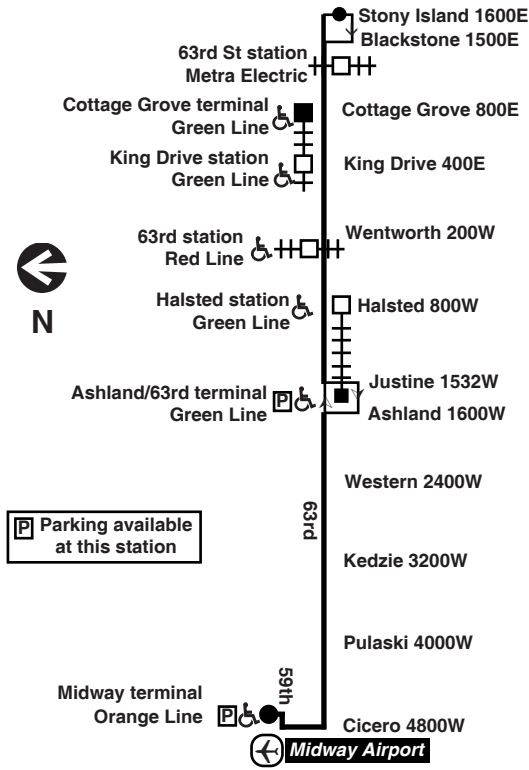

CTA Bike & Ride
Bicycle racks are available on the front exteriors of CTA buses. Bicycles can be placed on bicycle racks during normal hours of operation for each route. Racks accommodate two (2) bicycles at a time. Bicycles are also permitted on CTA trains during certain hours.

Please Stand Up
for Seniors and People with Disabilities
Federal law requires priority seating be designated for seniors and people with disabilities.

The schedules and other information in this timetable are subject to change. CTA does not assume responsibility for errors in timetables, nor for inconvenience or damage resulting from delayed trains or buses due to weather, traffic conditions, etc.

Supplementary service may be provided over portions of this route in addition to the trips shown. Please check destination signs and announcements when boarding buses.

CTA operating costs are funded in part through the Regional Transportation Authority, by the federal and state governments, and the City of Chicago and County of Cook.

For more information call the RTA Travel Information Center in Chicago: 312-836-7000. Open 6am until 7pm, Monday thru Saturday.

Para obtener mayor información, en Español, llame al Centro de Información: 312-836-7000.

Chicago Transit Authority

63
63rd

Effective September 6, 2020

N63 Night Owl Service
Stony Island to Midway Terminal

Monday thru Friday

Eastbound

Leave Midway Orange Line	63rd/Kedzie	63rd/Western	63rd/Ashland Green Line	63rd/Dan Ryan	63rd/Cottage Grove	Arr 63rd/Stony Island
3:00am	3:11am	3:16am	3:20am	3:28am	3:35am	3:39N
3:30	3:41	3:46	3:50	3:58	4:05	4:10N
4:00	4:11	4:16	4:20	4:28	4:35	4:40
4:20	4:31	4:36	4:40	4:48	4:55	5:00
4:40	4:51	4:56	5:01	5:09	5:17	5:22
5:07	5:19	5:24	5:29	5:38	5:46	5:51
5:30	5:42	5:48	5:53	6:02	6:11	6:17
5:50	6:02	6:08	6:13	6:23	6:32	6:37
6:07	6:20	6:26	6:32	6:42	6:52	6:58
6:20	6:33	6:39	6:45	6:56	7:05	7:11
6:35	6:48	6:55	7:01	7:12	7:22	7:29
6:50	7:03	7:10	7:16	7:27	7:38	7:44

then every 10 to 12 minutes from Midway and every 5 to 7 minutes from 63rd/Kedzie to Stony Isl. until

7:24	7:39	7:46	7:53	8:05	8:16	8:23
7:38	7:52	7:59	8:06	8:18	8:29	8:36
7:52	8:07	8:14	8:21	8:33	8:44	8:51

then every 8 to 9 minutes from Midway to Stony Isl. until

8:33	8:47	8:54	9:00	9:11	9:21	9:28
8:51	9:05	9:12	9:17	9:29	9:38	9:44
9:10	9:24	9:31	9:36	9:48	9:57	10:03
9:30	9:44	9:51	9:56	10:08	10:17	10:23
9:40	9:54	10:01	10:06	10:18	10:27	10:33
9:50	10:04	10:11	10:16	10:28	10:37	10:43
10:09	10:23	10:30	10:35	10:47	10:56	11:02
10:27	10:41	10:48	10:53	11:05	11:14	11:20
10:36	10:50	10:57	11:03	11:14	11:24	11:30

then every 12 to 18 minutes from Midway and every 6 to 10 minutes from 63rd/Kedzie to Stony Isl. until

4:51pm	5:06pm	5:14pm	5:20pm	5:33pm	5:44pm	5:50pm
5:00	5:16	5:23	5:30	5:42	5:53	5:59
5:10	5:25	5:33	5:39	5:52	6:02	6:09
5:30	5:44	5:51	5:57	6:10	6:20	6:27
5:40	5:54	6:01	6:07	6:20	6:30	6:37
5:51	6:05	6:12	6:18	6:31	6:41	6:48
6:03	6:17	6:24	6:30	6:43	6:53	6:59
6:16	6:30	6:37	6:43	6:56	7:06	7:12

then every 14 to 16 minutes from Midway to Stony Isl. until

8:45	8:58	9:05	9:10	9:22	9:31	9:37
9:00	9:14	9:20	9:25	9:36	9:46	9:52
9:16	9:28	9:34	9:39	9:49	9:58	10:04
9:32	9:44	9:50	9:55	10:05	10:14	10:19

then every 16 to 20 minutes from Midway to Stony Island until

1:00am	1:12am	1:16am	1:20am	1:28am	1:36am	1:40N
1:30	1:42	1:46	1:50	1:58	2:06	2:10N
2:00	2:12	2:16	2:20	2:28	2:36	2:40N
2:30	2:41	2:45	2:50	2:58	3:05	3:09N

am light face pm bold face

63 63rd

Westbound

Lv Stony Island	63rd/Cottage Grove	63rd/Dan Ryan	63rd/Ashland Green Line	63rd/Western	63rd/Kedzie	Arrive Midway Orange Line
3:15N	3:20am	3:28am	3:35am	3:40am	3:44am	3:56am
3:45N	3:58	3:58	4:05	4:10	4:14	4:26
4:14	4:19	4:27	4:34	4:39	4:43	4:56
4:32	4:37	4:45	4:53	4:58	5:03	5:16
4:49	4:54	5:03	5:11	5:16	5:21	5:36
5:04	5:09	5:18	5:26	5:31	5:36	5:51
5:18	5:24	5:32	5:41	5:47	5:52	6:08
5:32	5:38	5:46	5:55	6:01	6:06	6:22
5:46	5:51	6:00	6:09	6:14	6:20	6:35
5:58	6:04	6:12	6:21	6:27	6:32	6:48
6:10	6:16	6:24	6:33	6:39	6:44	7:00
6:22	6:28	6:36	6:45	6:51	6:56	7:12
6:34	6:39	6:48	6:57	7:02	7:08	7:23
6:45	6:50	6:59	7:08	7:13	7:19	7:34
6:55	7:01	7:10	7:19	7:24	7:30	7:45
7:03	7:09	7:18	7:27	7:33	7:38	7:54
7:10	7:16	7:25	7:35	7:41	7:46	8:02