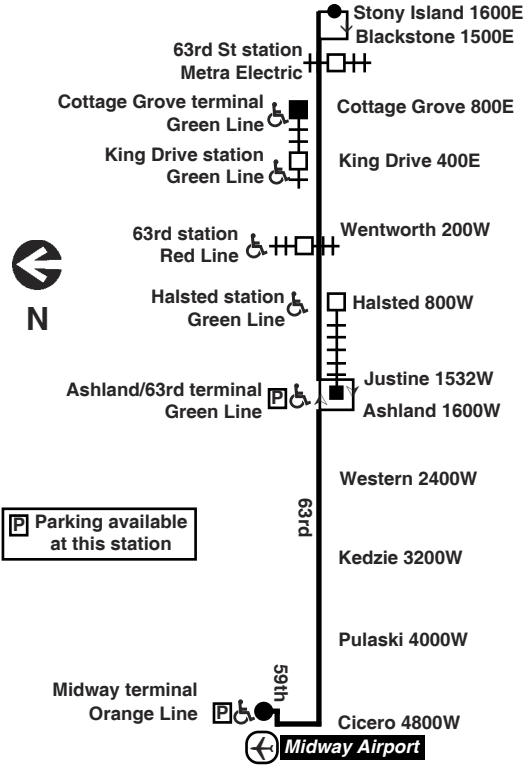

CTA Bike & Ride

Bicycle racks are available on the front exteriors of CTA buses. Bicycles can be placed on bicycle racks during normal hours of operation for each route. Racks accommodate two (2) bicycles at a time. Bicycles are also permitted on CTA trains during certain hours.

Please Stand Up

for Seniors and People with Disabilities

Federal law requires priority seating be designated for seniors and people with disabilities.

The schedules and other information in this timetable are subject to change. CTA does not assume responsibility for errors in timetables, nor for inconvenience or damage resulting from delayed trains or buses due to weather, traffic conditions, etc.

Supplementary service may be provided over portions of this route in addition to the trips shown. Please check destination signs and announcements when boarding buses.

CTA operating costs are funded in part through the Regional Transportation Authority, by the federal and state governments, and the City of Chicago and County of Cook.

For more information call the RTA Travel Information Center in Chicago: 312-836-7000. Open 6am until 7pm, Monday thru Saturday.

Para obtener mayor información, en Español, llame al Centro de Información: 312-836-7000.

Chicago Transit Authority

63rd
Effective August 27, 2022

Parking available at this station

N63 Night Owl Service
Stony Island to Midway Terminal

Monday thru Friday **63 63rd**

Eastbound

Leave Midway Orange Line	63rd/Kedzie	63rd/Western	63rd/Ashland Green Line	63rd/Dan Ryan	63rd/Cottage Grove	Arr 63rd/Stony Island
3:00N	3:11am	3:16am	3:20am	3:28am	3:35am	3:39am
3:30N	3:41	3:46	3:50	3:58	4:05	4:10
4:00	4:11	4:16	4:20	4:28	4:35	4:40
4:20	4:31	4:36	4:40	4:48	4:55	5:00
4:40	4:51	4:56	5:01	5:09	5:17	5:22
5:07	5:19	5:24	5:29	5:38	5:46	5:51
5:30	5:42	5:48	5:53	6:02	6:11	6:17
5:50	6:02	6:08	6:13	6:23	6:32	6:37
6:07	6:20	6:26	6:32	6:42	6:52	6:58
6:20	6:33	6:39	6:45	6:56	7:05	7:11
6:24	6:37	6:43	6:49	7:01	7:11	7:17
6:35	6:48	6:55	7:01	7:12	7:22	7:29
6:50	7:03	7:10	7:16	7:27	7:38	7:44
then every 10 to 12 minutes from Midway and every 5 to 7 minutes from 63rd/Kedzie to Stony Isl. until						
7:24	7:39	7:46	7:53	8:05	8:16	8:23
7:38	7:52	7:59	8:06	8:18	8:29	8:36
7:52	8:07	8:14	8:21	8:33	8:44	8:51
8:00	8:14	8:21	8:28	8:40	8:51	8:58
8:08	8:22	8:29	8:36	8:48	8:59	9:06
8:16	8:30	8:37	8:44	8:56	9:06	9:13
8:24	8:39	8:46	8:52	9:04	9:15	9:21
8:33	8:47	8:54	9:00	9:11	9:21	9:28
then every 8 to 17 minutes from Midway and every 6 to 10 minutes from 63rd/Kedzie to Stony Isl. until						
5:30pm	5:44pm	5:51pm	5:57pm	6:10pm	6:20pm	6:27pm
5:40	5:54	6:01	6:07	6:20	6:30	6:37
5:51	6:05	6:12	6:18	6:31	6:41	6:48
6:03	6:17	6:24	6:30	6:43	6:53	6:59
6:16	6:30	6:37	6:43	6:56	7:06	7:12
6:30	6:44	6:51	6:57	7:09	7:19	7:25
6:44	6:58	7:05	7:11	7:23	7:33	7:39
6:59	7:12	7:19	7:24	7:36	7:45	7:51
7:14	7:27	7:34	7:39	7:51	8:00	8:06
7:29	7:42	7:49	7:54	8:06	8:15	8:21
7:44	7:57	8:04	8:09	8:21	8:30	8:36
7:59	8:12	8:19	8:24	8:36	8:45	8:51
8:14	8:27	8:34	8:39	8:51	9:00	9:06
8:29	8:43	8:49	8:55	9:06	9:16	9:22
8:45	8:58	9:05	9:10	9:22	9:31	9:37
9:00	9:14	9:20	9:25	9:36	9:46	9:52
9:16	9:28	9:34	9:39	9:49	9:58	10:04
9:32	9:44	9:50	9:55	10:05	10:14	10:19
9:48	10:00	10:06	10:11	10:20	10:29	10:35
10:04	10:16	10:22	10:27	10:36	10:45	10:51
10:20	10:32	10:38	10:43	10:52	11:01	11:07
10:40	10:52	10:58	11:03	11:12	11:21	11:27
11:00	11:12	11:18	11:23	11:32	11:41	11:47
11:20	11:32	11:38	11:43	11:52	12:01am	12:07am
11:40	11:52	11:57	12:01am	12:10am	12:18	12:23
12:00am	12:12am	12:16am	12:21	12:29	12:36	12:41
12:20	12:32	12:36	12:41	12:49	12:56	1:01
12:40	12:52	12:56	1:01	1:09	1:16	1:21
1:00N	1:12	1:16	1:20	1:28	1:36	1:40
1:30N	1:42	1:46	1:50	1:58	2:06	2:10
2:00N	2:12	2:16	2:20	2:28	2:36	2:40
2:30N	2:41	2:45	2:50	2:58	3:05	3:09

am light face pm bold face

Westbound