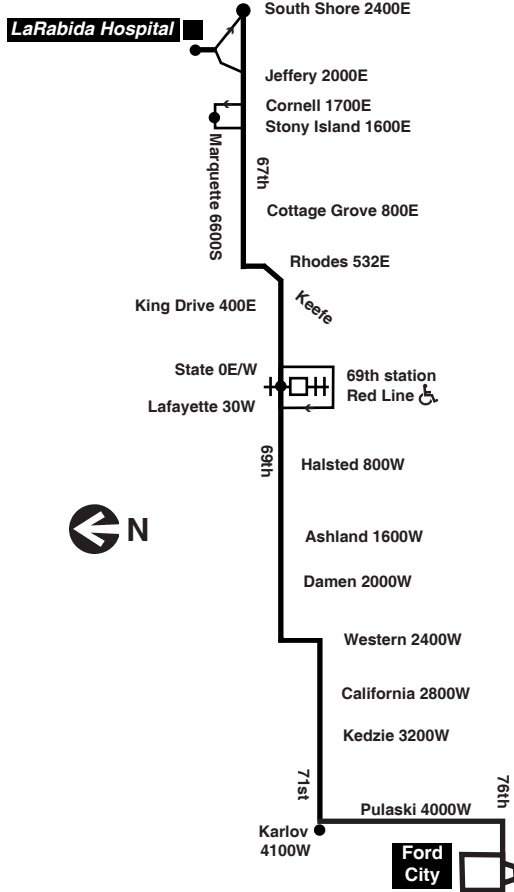

- #6 Jackson Park Express between 67th/Stony Island and 79th/South Shore
- #15 Jeffery Local between 67th/Jeffery and 75th/Jeffery
- #67 67th/69th/71st between 69th/Dan Ryan and 67th/Jeffery
- #71 71st/South Shore from 75th/South Shore to 92nd/Commercial
- #75 74th/75th between 75th/Jeffery and 75th/South Shore
- #95E 93rd/95th between 92nd/Commercial and 95th Terminal

The night route compliments the regular routes to provide 24 hour round the clock service over the above route portions. The N5 Night Bus also connects with Red Line trains.

The schedules and other information in this timetable are subject to change. CTA does not assume responsibility for errors in timetables, nor for inconvenience or damage resulting from delayed trains or buses due to weather, traffic conditions, etc.

Supplementary service may be provided over portions of this route in addition to the trips shown. Please check destination signs and announcements when boarding buses.

CTA operating costs are funded in part through the Regional Transportation Authority, by the federal and state governments, and the City of Chicago and County of Cook

For more information call the RTA Travel Information Center in Chicago: 312-836-7000. Open 5 a.m. until 1 a.m. every day.

Para obtener mayor información, en Español, llame al Centro de Información: 312-836-7000.

Monday thru Friday

67 67th/69th/71st

Eastbound

Leave Ford City	Leave 69th/Western	69th/ Ashland	69th/ Dan Ryan	LaRabida Hospital	Marquette/ Cornell	Arr 67th/ South Shore
----	4:40am	4:45am	4:54am	----	----	5:11am
----	-----	4:55	5:04	----	----	-----
4:50K	5:00	5:05	5:14	----	----	5:31
5:00	5:15	5:20	5:29	----	----	5:46
----	5:29	5:34	5:43	5:59am	----	6:01
5:27	5:42	5:47	5:56	----	----	6:13
----	5:54	5:59	6:08	----	----	6:25
5:50	6:05	6:10	6:19	6:35	----	6:37
----	-----	6:20	6:30	----	----	6:47
6:17	6:33	6:38	6:49	----	----	6:59
----	-----	6:46	6:57	----	----	7:14
----	6:47	6:52	7:03	7:16am	----	7:28
6:36	6:53	6:58	7:09	7:26	----	7:29
----	-----	7:04	7:16	----	7:29	7:39
7:00K	7:12	7:17	7:29	----	7:42	7:52
7:00	7:18	7:23	7:35	----	7:56	8:08
----	-----	7:29	7:41	8:06	8:10	8:20
7:25K	7:37	7:42	7:55	----	8:10	8:20
7:24	7:43	7:48	8:01	----	8:20	8:20
8:34	8:52	8:58	9:11	9:29	----	9:32
8:42	9:00	9:06	9:19	----	9:33	9:44
8:51	9:09	9:14	9:26	----	9:33	9:44
10:20	10:38	10:43	10:55	----	----	11:12
10:40	10:48	10:54	11:06	11:33	----	11:23
10:40	10:58	11:04	11:16	11:33	----	11:35
1:41pm	2:00pm	2:05pm	2:18pm	----	----	2:36pm
----	2:13	2:18	2:31	----	----	2:43
2:00	2:19	2:25	2:37	----	----	2:49
----	2:33	2:38	2:51	3:02pm	----	2:56
2:19	2:39	2:44	2:57	----	----	3:05
----	-----	2:50	3:03	----	----	3:09
----	-----	2:56	3:08	----	----	3:16
2:37	2:52	2:58	3:10	3:30	----	3:22
----	2:58	3:04	3:16	----	----	3:33
----	-----	3:06	3:19	----	----	3:36
----	-----	3:10	3:22	----	----	3:42
2:56	3:10	3:16	3:28	----	----	3:49
----	3:17	3:23	3:35	4:01	----	3:56
----	-----	3:29	3:42	----	----	4:05
3:16	3:30	3:36	3:48	----	----	4:09
----	3:37	3:43	3:55	----	----	4:16
3:30	3:44	3:50	4:02	4:28	----	4:23
----	3:49	3:55	4:08	4:28	----	4:31
7:00	7:17	7:22	7:34	7:53	----	8:07
7:15	7:31	7:36	7:48	----	----	8:07
8:57	9:12	9:17	9:38	9:56	----	9:58
9:06	9:21	9:26	9:38	9:56	----	9:58
11:00	11:15	11:19	11:30	----	----	11:48
11:00	11:15	11:20	----	----	----	12:05am
11:20	11:34	11:38	11:48	----	----	12:05am
11:32	11:47	11:51	----	----	----	12:05am
11:40	11:54	11:58	12:08am	----	----	12:05am
12:02K	12:12am	12:16am	----	----	----	12:05am
12:00	12:14	12:18	12:28	----	----	12:05am
12:25K	12:34	12:38	12:48	----	----	12:05am
12:45K	12:54	12:58	1:08	----	----	1:08
1:05K	1:13	1:18	1:28	----	----	1:28
----	1:33	1:38	1:48	----	----	1:48
----	1:53	1:58	2:08	----	----	2:08

Westbound