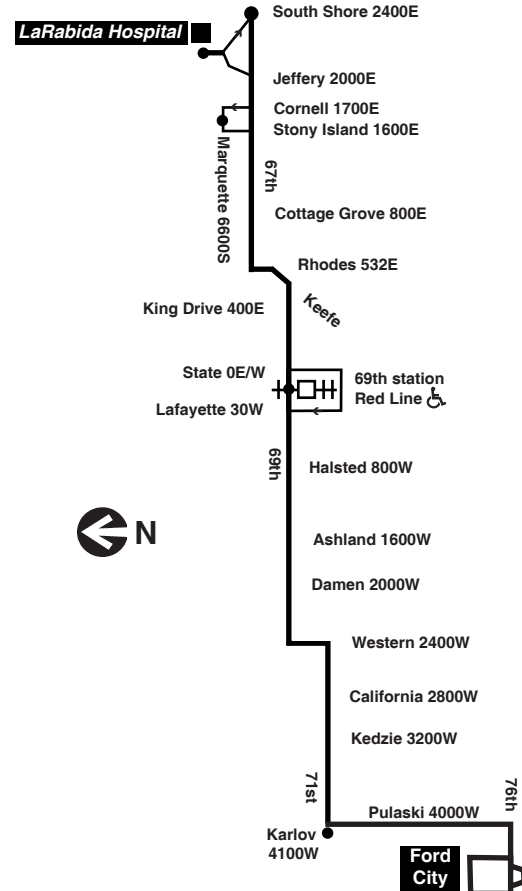

- #6 Jackson Park Express between 67th/Stony Island and 79th/South Shore
- #15 Jeffery Local between 67th/Jeffery and 75th/Jeffery
- #67 67th/69th/71st between 69th/Dan Ryan and 67th/Jeffery
- #71 71st/South Shore from 75th/South Shore to 92nd/Commercial
- #75 74th/75th between 75th/Jeffery and 75th/South Shore
- #95E 93rd/95th between 92nd/Commercial and 95th Terminal

The night route compliments the regular routes to provide 24 hour round the clock service over the above route portions. The N5 Night Bus also connects with Red Line trains.

The schedules and other information in this timetable are subject to change. CTA does not assume responsibility for errors in timetables, nor for inconvenience or damage resulting from delayed trains or buses due to weather, traffic conditions, etc.

Supplementary service may be provided over portions of this route in addition to the trips shown. Please check destination signs and announcements when boarding buses.

CTA operating costs are funded in part through the Regional Transportation Authority, by the federal and state governments, and the City of Chicago and County of Cook

For more information call the RTA Travel Information Center in Chicago: 312-836-7000. Open 5 a.m. until 1 a.m. every day.

Para obtener mayor información, en Español, llame al Centro de Información: 312-836-7000.

Chicago Transit Authority

67

67th/69th/71st

Effective December 28, 2014

Monday thru Friday

67 67th/69th/71st

Eastbound

Leave Ford City	Leave 69th/Western	69th/Ashland	69th/Dan Ryan	LaRabida Hospital	Marquette/Cornell	Arr 67th/South Shore
----	4:40am	4:45am	4:54am	----	----	5:11am
----	----	4:55	5:04	----	----	----
4:50K	5:00	5:05	5:14	----	----	5:31
5:00	5:15	5:20	5:29	----	----	5:46
----	5:29	5:34	5:43	5:59am	----	6:01
5:27	5:42	5:47	5:56	----	----	6:13
----	5:54	5:59	6:08	----	----	6:25
5:50	6:05	6:10	6:19	6:35	----	6:37
----	----	6:20	6:30	----	----	6:47
6:17	6:33	6:38	6:49	6:56	----	6:59
----	----	6:46	6:57	----	----	7:06
----	6:47	6:52	7:03	----	7:16am	7:14
6:36	6:53	6:58	7:09	7:26	----	7:28
----	----	7:04	7:16	----	7:29	7:39
7:00K	7:12	7:17	7:29	----	7:42	7:52
7:00	7:18	7:23	7:35	----	7:56	8:08
7:25K	7:37	7:42	7:55	8:06	8:10	8:08
7:24	7:43	7:48	8:01	----	8:20	8:20
then every 12 to 16 minutes from Ford City, 6 to 8 minutes from 69th/Western, 12 to 16 minutes to Marquette/Cornell, 10 to 18 minutes to 67th/South Shore, and every 26 to 30 minutes to LaRabida Hospital until						
8:34	8:52	8:58	9:11	9:29	----	9:32
8:42	9:00	9:06	9:19	----	9:33	9:32
8:51	9:09	9:14	9:26	----	9:44	9:44
then every 10 to 20 minutes from Ford City, every 9 to 11 from 69th/Western, and every 26 to 33 minutes to LaRabida Hospital until						
1:21pm	1:40pm	1:45pm	1:58pm	----	----	2:16pm
----	----	1:52	2:05	----	----	2:23
----	1:53	1:59	2:11	2:30pm	----	2:33
1:41	2:00	2:05	2:18	----	----	2:36
then every 18 to 19 minutes from Ford City, 6 to 13 minutes from 69th/Western, 6 to 8 minutes from 69th/Ashland, and every 28 to 32 minutes to LaRabida Hospital until						
2:56	3:17	3:23	3:35	----	----	3:56
----	----	3:29	3:42	4:01	----	4:05
----	3:30	3:36	3:48	----	----	4:09
3:16	3:37	3:43	3:55	----	----	4:16
then every 8 to 16 minutes from Ford City, 5 to 9 minutes from 69th/Western, and every 27 to 32 minutes to LaRabida Hospital until						
5:30	5:49	5:55	6:08	6:28	----	6:31
----	5:59	6:05	6:18	----	----	6:38
5:50	6:08	6:14	6:27	----	----	6:47
then every 10 to 17 minutes from Ford City and every 26 to 42 minutes to LaRabida Hospital until						
8:49	9:04	9:09	9:21	----	----	9:39
8:57	9:12	9:17	----	----	----	----
9:06	9:21	9:26	9:38	9:56	----	9:58
9:24	9:39	9:44	9:56	----	----	10:14
9:42	9:57	10:02	10:13	10:31	----	10:33
10:01	10:16	10:21	10:32	----	----	10:50
10:20	10:35	10:40	10:51	11:09	----	11:11
10:40	10:55	11:00	11:11	----	----	11:29
11:00	11:15	11:19	11:30	----	----	11:48
11:00	11:15	11:20	----	----	----	----
11:20	11:34	11:38	11:48	----	----	12:05am
11:32	11:47	11:51	----	----	----	----
11:40	11:54	11:58	12:08am	----	----	----
12:02K	12:12am	12:16am	----	----	----	----
12:00	12:14	12:18	12:28	----	----	----
12:25K	12:34	12:38	12:48	----	----	----
12:45K	12:54	12:58	1:08	----	----	----
1:05K	1:13	1:18	1:28	----	----	----
----	1:33	1:38	1:48	----	----	----
----	1:53	1:58	2:08	----	----	----

Westbound