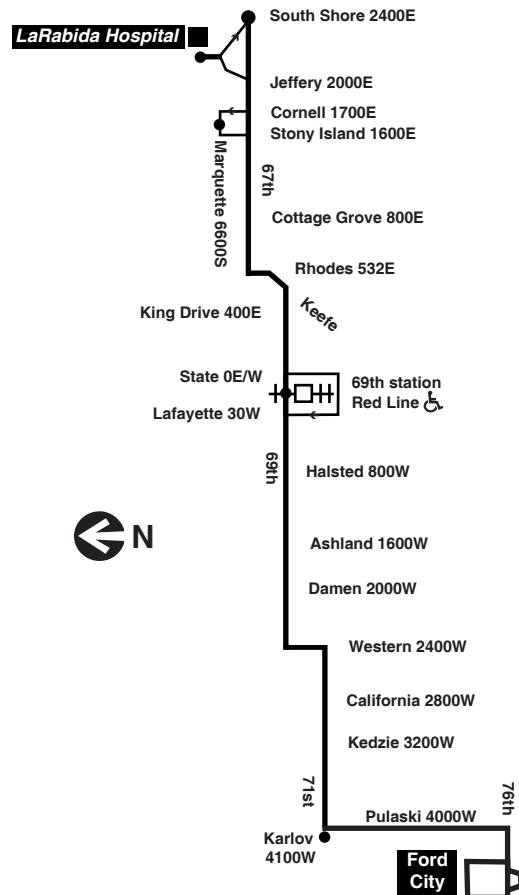

- #6 Jackson Park Express between 67th/Stony Island and 79th/South Shore
- #15 Jeffery Local between 67th/Jeffery and 75th/Jeffery
- #67 67th/69th/71st between 69th/Dan Ryan and 67th/Jeffery
- #71 71st/South Shore from 75th/South Shore to 92nd/Commercial
- #75 74th/75th between 75th/Jeffery and 75th/South Shore
- #95E 93rd/95th between 92nd/Commercial and 95th Terminal

The night route compliments the regular routes to provide 24 hour round the clock service over the above route portions. The N5 Night Bus also connects with Red Line trains.

The schedules and other information in this timetable are subject to change. CTA does not assume responsibility for errors in timetables, nor for inconvenience or damage resulting from delayed trains or buses due to weather, traffic conditions, etc.

Supplementary service may be provided over portions of this route in addition to the trips shown. Please check destination signs and announcements when boarding buses.

CTA operating costs are funded in part through the Regional Transportation Authority, by the federal and state governments, and the City of Chicago and County of Cook

For more information call the RTA Travel Information Center in Chicago: 312-836-7000. Open 5 a.m. until 1 a.m. every day.

Para obtener mayor información, en Español, llame al Centro de Información: 312-836-7000.

Chicago Transit Authority

67

67th/69th/71st

Effective December 20, 2015

Monday thru Friday

67 67th/69th/71st

Eastbound