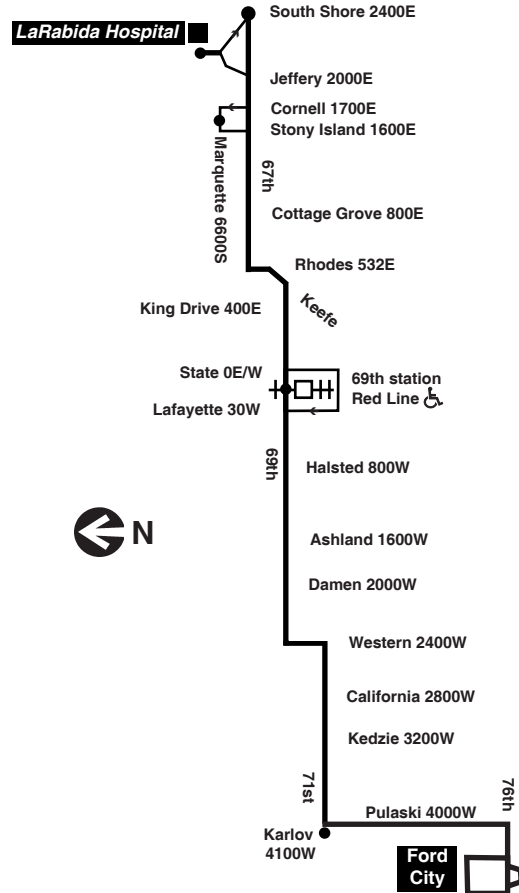

- #6 Jackson Park Express between 67th/Stony Island and 79th/South Shore
- #15 Jeffery Local between 67th/Jeffery and 75th/Jeffery
- #67 67th/69th/71st between 69th/Dan Ryan and 67th/Jeffery
- #71 71st/South Shore from 75th/South Shore to 92nd/Commercial
- #75 74th/75th between 75th/Jeffery and 75th/South Shore
- #95E 93rd/95th between 92nd/Commercial and 95th Terminal

The night route compliments the regular routes to provide 24 hour round the clock service over the above route portions. The N5 Night Bus also connects with Red Line trains.

The schedules and other information in this timetable are subject to change. CTA does not assume responsibility for errors in timetables, nor for inconvenience or damage resulting from delayed trains or buses due to weather, traffic conditions, etc.

Supplementary service may be provided over portions of this route in addition to the trips shown. Please check destination signs and announcements when boarding buses.

CTA operating costs are funded in part through the Regional Transportation Authority, by the federal and state governments, and the City of Chicago and County of Cook

For more information call the RTA Travel Information Center in Chicago: 312-836-7000. Open 5 a.m. until 1 a.m. every day.

Para obtener mayor información, en Español, llame al Centro de Información: 312-836-7000.

Chicago Transit Authority

67

67th/69th/71st

Effective March 27, 2016

Monday thru Friday

67 67th/69th/71st

Eastbound

Leave Ford City	Leave 69th/Western	69th/Ashland	69th/Dan Ryan	LaRabida Hospital	Marquette/Cornell	Arr 67th/South Shore
----	4:40am	4:45am	4:54am	----	----	5:11am
----	----	4:55	5:04	----	----	----
4:50K	5:00	5:05	5:14	----	----	5:31
5:00	5:15	5:20	5:29	----	----	5:46
----	5:29	5:34	5:43	5:59am	----	6:01
5:27	5:42	5:47	5:56	----	----	6:13
----	5:54	5:59	6:08	----	----	6:25
5:50	6:05	6:10	6:19	6:35	----	6:37
----	----	6:20	6:30	----	----	6:47
6:18	6:26	6:30	6:41	6:57	----	6:59
----	6:34	6:39	6:50	----	----	7:07
----	----	6:47	6:58	----	7:19am	7:16
6:39	6:49	6:54	7:05	7:30	7:33	7:33
----	6:56	7:01	7:13	7:30	7:33	7:44
7:05K	7:10	7:15	7:27	7:59	7:47	8:01
7:05	7:16	7:21	7:33	7:59	8:01	8:14
----	7:23	7:28	7:40	7:59	8:16	8:30
7:18	7:29	7:35	7:47	8:01	8:29	8:40
7:31	7:37	7:42	7:55	8:16	8:44	8:58
7:44	7:43	7:49	8:02	8:29	8:59	9:12
7:59	7:56	7:55	8:08	8:27	9:16	9:31
8:11	8:03	8:09	8:22	8:44	9:37	9:43
8:16	8:11	8:16	8:29	8:56	9:53	10:05
8:33	8:26	8:32	8:45	8:59	10:02	10:05
8:41	8:35	8:40	8:53	9:16	9:37	9:43
8:41	8:43	8:48	9:01	9:28	9:43	9:53
8:41	8:51	8:57	9:10	9:28	9:43	9:53
9:00	9:09	9:05	9:18	9:43	9:53	10:05
9:10	9:09	9:14	9:26	9:43	9:53	10:05
9:10	9:18	9:23	9:35	10:02	10:05	10:05
9:10	9:28	9:33	9:45	10:02	10:05	10:05

then every 10 to 20 minutes from Ford City, every 7 to 10 from 69th/Western, and every 26 to 32 minutes to LaRabida Hospital until

1:35pm	1:54pm	1:59pm	2:12pm	2:30pm	2:33pm
----	2:01	2:06	2:19	----	2:37
1:49	2:08	2:13	2:26	----	2:44

then every 9 to 20 minutes from Ford City, 6 to 8 minutes from 69th/Western, and every 24 to 35 minutes to LaRabida Hospital until

6:00	6:18	6:24	6:36	6:56	6:59
6:10	6:28	6:34	6:46	7:06	7:06
6:21	6:39	6:45	6:57	7:17	7:17
6:33	6:50	6:56	7:08	7:27	7:30
6:46	7:03	7:08	7:20	7:39	7:39
7:00	7:17	7:22	7:34	7:53	7:56
7:15	7:31	7:36	7:48	8:07	8:07
7:30	7:46	7:51	8:03	8:21	8:21
7:45	8:00	8:05	8:17	8:35	8:37
8:00	8:15	8:20	8:32	8:50	8:50
8:16	8:31	8:36	8:48	9:06	9:08
8:32	8:47	8:52	9:04	9:22	9:24
8:49	9:04	9:09	9:21	9:39	9:39
8:57	9:12	9:17	9:29	9:47	9:47
9:06	9:21	9:26	9:38	9:56	9:58
9:24	9:39	9:44	9:56	10:14	10:14
9:42	9:57	10:02	10:13	10:31	10:33
10:01	10:16	10:21	10:32	10:50	10:50
10:20	10:35	10:40	10:51	11:09	11:11
10:40	10:55	11:00	11:11	11:29	11:29
11:00	11:15	11:19	11:30	11:48	11:48
11:00	11:15	11:20	11:30	11:48	11:48
11:20	11:34	11:38	11:48	12:05am	12:05am
11:32	11:47	11:51	12:01	12:19	12:19
11:40	11:54	11:58	12:08am	12:26	12:26
12:02K	12:12am	12:16am	12:26	12:43	12:43
12:00	12:14	12:18	12:28	1:01	1:10
12:25K	12:34	12:38	12:48	1:18	1:28
12:45K	12:54	12:58	1:08	1:36	1:45
1:05K	1:13	1:18	1:28	1:53	2:02
1:33	1:38	1:48	2:08	2:12	2:21
1:53	1:58	2:08	2:28	2:25	2:34

Westbound