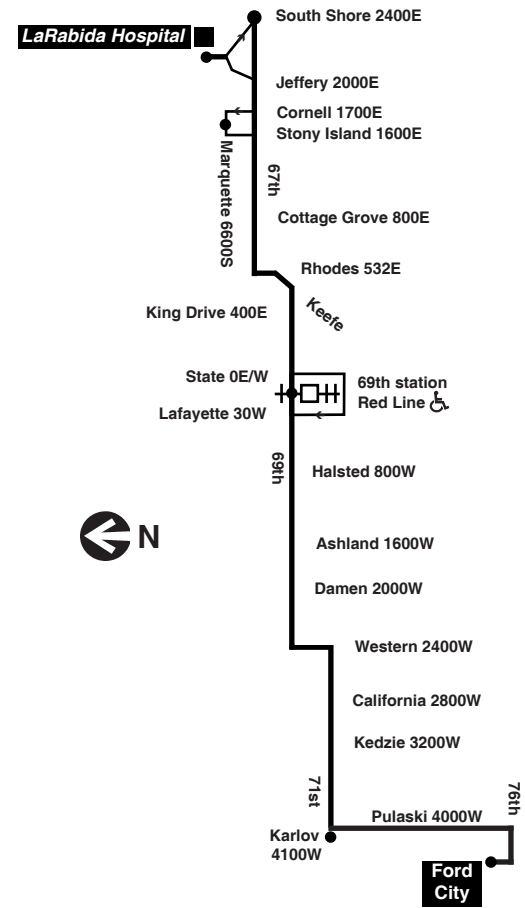

- #6 Jackson Park Express between 67th/Stony Island and 79th/South Shore
- #15 Jeffery Local between 67th/Jeffery and 75th/Jeffery
- #67 67th/69th/71st between 69th/Dan Ryan and 67th/Jeffery
- #71 71st/South Shore from 75th/South Shore to 92nd/Commercial
- #75 74th/75th between 75th/Jeffery and 75th/South Shore
- #95 95th between 92nd/Commercial and 95th Terminal

The night route compliments the regular routes to provide 24 hour round the clock service over the above route portions. The N5 Night Bus also connects with Red Line trains.

The schedules and other information in this timetable are subject to change. CTA does not assume responsibility for errors in timetables, nor for inconvenience or damage resulting from delayed trains or buses due to weather, traffic conditions, etc.

Supplementary service may be provided over portions of this route in addition to the trips shown. Please check destination signs and announcements when boarding buses.

CTA operating costs are funded in part through the Regional Transportation Authority, by the federal and state governments, and the City of Chicago and County of Cook

For more information call the RTA Travel Information Center in Chicago: 312-836-7000. Open 5 a.m. until 1 a.m. every day.

Para obtener mayor información, en Español, llame al Centro de Información: 312-836-7000.

Chicago Transit Authority

67

67th/69th/71st

Effective June 18, 2017

Monday thru Friday 67 67th/69th/71st

Eastbound