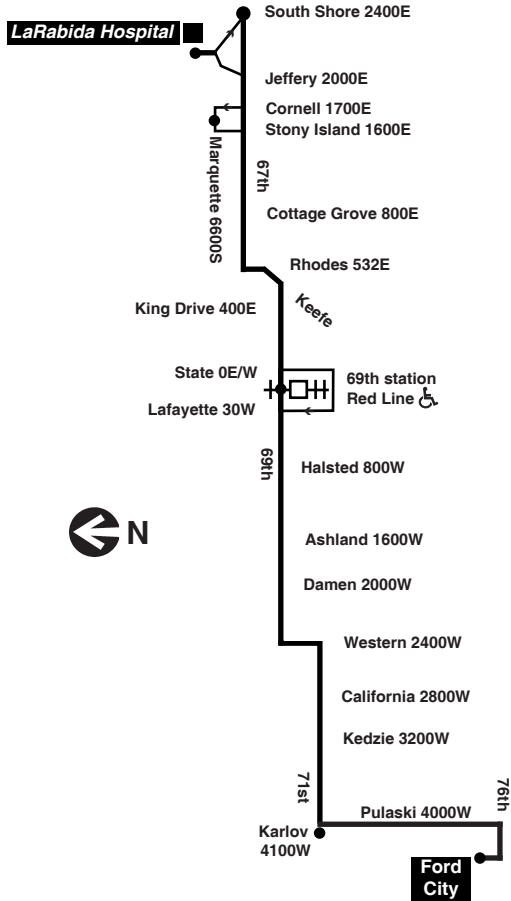

- #6 Jackson Park Express between 67th/Stony Island and 79th/South Shore
- #15 Jeffery Local between 67th/Jeffery and 75th/Jeffery
- #67 67th/69th/71st between 69th/Dan Ryan and 67th/Jeffery
- #71 71st/South Shore from 75th/South Shore to 92nd/Commercial
- #75 74th/75th between 75th/Jeffery and 75th/South Shore
- #95 95th between 92nd/Commercial and 95th Terminal

The night route compliments the regular routes to provide 24 hour round the clock service over the above route portions. The N5 Night Bus also connects with Red Line trains.

The schedules and other information in this timetable are subject to change. CTA does not assume responsibility for errors in timetables, nor for inconvenience or damage resulting from delayed trains or buses due to weather, traffic conditions, etc.

Supplementary service may be provided over portions of this route in addition to the trips shown. Please check destination signs and announcements when boarding buses.

CTA operating costs are funded in part through the Regional Transportation Authority, by the federal and state governments, and the City of Chicago and County of Cook

For more information call the RTA Travel Information Center in Chicago: 312-836-7000. Open 6am until 7am every day.

Para obtener mayor información, en Español, llame al Centro de Información: 312-836-7000.

Chicago Transit Authority

67

67th/69th/71st

Effective June 17, 2018

Monday thru Friday 67 67th/69th/71st

Eastbound

Leave Ford City	Leave 69th/Western	69th/ Ashland	69th/ Dan Ryan	Marquette/ Cornell	LaRabida Hospital	Arr 67th/ South Shore
----	4:40am	4:45am	4:54am	----	----	5:11am
----	----	4:55	5:04	----	----	----
4:50K	5:00	5:05	5:14	----	----	5:31
5:02	5:15	5:20	5:29	----	----	5:46
----	5:29	5:34	5:43	----	5:59am	6:01
5:29	5:42	5:47	5:56	----	----	6:13
----	5:54	5:59	6:08	----	----	6:25
5:52	6:05	6:10	6:19	----	6:35	6:37
----	----	6:20	6:30	----	----	6:47
6:20	6:34	6:39	6:50	----	6:57	6:59
----	----	6:47	6:58	----	----	7:07
6:41	6:49	6:54	7:05	7:19am	----	7:16
----	6:56	7:01	7:13	7:30	7:30	7:33
7:05K	7:10	7:15	7:27	----	----	7:44
7:07	7:16	7:21	7:33	7:47	----	----
7:20	7:23	7:28	7:40	7:59	8:01	8:01
7:33	7:33	7:38	7:50	8:16	8:16	8:16
7:46	7:46	7:51	8:03	8:29	8:29	8:29
8:01	8:01	8:06	8:18	8:44	8:44	8:44
8:18	8:18	8:23	8:35	8:59	8:59	8:59
8:35	8:35	8:40	8:52	9:16	9:16	9:16
8:43	8:43	8:48	9:00	9:28	9:28	9:31
8:43	9:00	9:05	9:18	----	----	9:37

then every 10 to 20 minutes from Ford City, every 9 to 10 from 69th/Western, and every 30 to 34 minutes to LaRabida Hospital until

11:02	11:18	11:24	11:36	----	11:53
11:12	11:28	11:34	11:46	12:03pm	12:05pm
11:38	11:54	12:00	12:12	12:13	12:13
11:32	11:49	11:54	12:07pm	----	12:25

then every 9 to 20 minutes from Ford City, 7 to 10 minutes from 69th/Western, and every 24 to 35 minutes to LaRabida Hospital until

5:42pm	5:59pm	6:05pm	6:18	----	6:38
6:02	6:18	6:24	6:37	6:57	7:00
6:12	6:28	6:34	6:46	7:06	7:06
6:23	6:39	6:45	6:57	7:17	7:17
6:35	6:50	6:56	7:08	7:27	7:30
6:48	7:03	7:08	7:20	7:39	7:39
7:02	7:17	7:22	7:34	7:53	7:56
7:17	7:31	7:36	7:48	8:07	8:07
7:32	7:46	7:51	8:03	8:21	8:21
7:47	8:00	8:05	8:17	8:35	8:37
8:02	8:15	8:20	8:32	8:50	8:50
8:18	8:31	8:36	8:48	9:06	9:08
8:34	8:47	8:52	9:04	9:22	9:24
8:51	9:04	9:09	9:21	9:39	9:39
8:55	9:08	9:13	9:25	9:43	9:43
9:08	9:21	9:26	9:38	9:56	9:58
9:26	9:39	9:44	9:56	10:14	10:14
9:44	9:57	10:02	10:13	10:31	10:33
10:03	10:16	10:21	10:32	10:50	10:50
10:22	10:35	10:40	10:51	11:09	11:11
10:42	10:55	11:00	11:11	11:29	11:29
10:58	11:11	11:16	11:27	11:48	11:48
11:02	11:15	11:19	11:30	11:58	11:58
11:22	11:34	11:38	11:48	12:05am	12:05am
11:30	11:43	11:47	11:58	12:10am	12:10am
11:42	11:54	11:58	12:08am	12:15am	12:15am
12:02K	12:12am	12:16am	12:27am	12:32am	12:32am
12:02	12:14	12:18	12:28	12:33am	12:33am
12:25K	12:34	12:38	12:48	12:49am	12:49am
12:45K	12:54	12:58	1:08	1:09am	1:09am
1:05K	1:13	1:18	1:28	1:29am	1:29am
1:11	1:23	1:28	1:38	1:39am	1:39am
1:11	1:23	1:28	1:38	1:39am	1:39am

Westbound