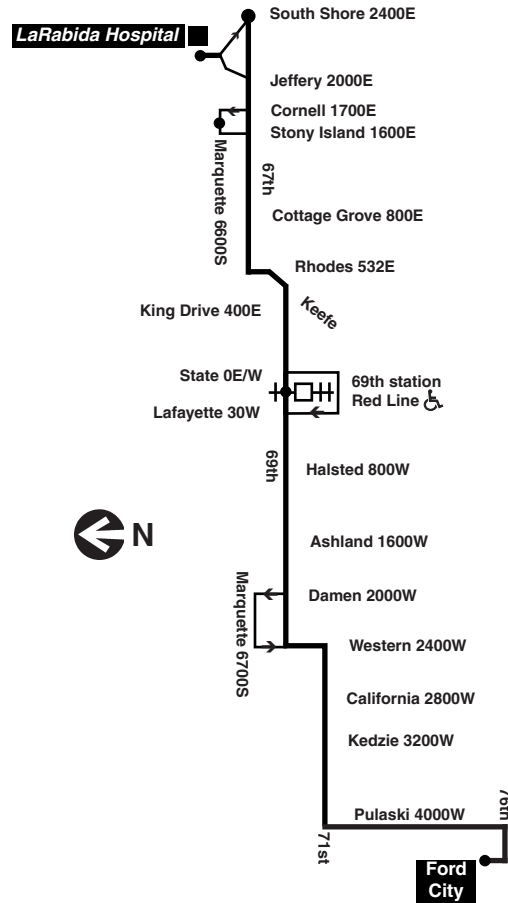

All CTA buses are accessible. For accessibility help or to report concerns at stops, contact CTA Customer Service at transitchicago.com/feedback.

Federal law requires priority seating be designated for seniors and people with disabilities. **Please stand up** and yield these seats when needed for qualifying riders or when asked.

Schedules and other info in this timetable are subject to change. CTA does not assume responsibility for errors in timetables nor for inconvenience or damage resulting from delays.

Pay close attention to destination signs and announcements when boarding: added service may sometimes be provided over portions of this or any bus route and some trips can end before the furthest terminal on a line depending on service needs or time of day.

Bicycle racks are installed on the front of all CTA buses and are allowed on CTA trains during certain hours. See our Bike & Ride brochure or webpage for help on how to use racks and more.

Know before you go: Get alerts from us by text or e-mail about planned service changes every week or instant alerts for unplanned reroutes and disruptions. Sign up for CTA Updates today at transitchicago.com/updates.

For more travel information, use the Ventra app or call the RTA Travel Information Center at 312-836-7000. *Para obtener mayor información, en Español, llame al Centro de Información a 312-836-7000.*

67 67th/69th/71st

Effective Jun. 9, 2024

All CTA buses are accessible

transitchicago.com/bus/67

Eastbound

LV Ford City	LV 69th/Western	69th/Ashland	69th Red Line stn	67th/Stony Island	LaRabida Hospital	AR 67th/South Shore
----	4:35a	4:45a	4:54a	5:05a	----	5:11a
----	----	4:55	5:04	----	----	----
4:41a	4:54	5:04	5:14	5:24	----	5:30
5:01	5:15	5:25	5:34	5:45	5:50a	5:52
5:22	5:35	5:45	5:55	6:05	----	6:11
5:37	5:51	6:01	6:10	6:21	6:26	6:28
----	6:04	6:14	6:24	6:34	----	6:40
6:03	6:17	6:27	6:37	6:47	6:52	6:55
----	6:29	6:39	6:50	7:01	----	7:07
6:27	6:42	6:52	7:03	7:14	7:20	7:22
----	6:52	7:02	7:13	7:24	----	7:30
6:47	7:02	7:12	7:24	7:35	----	7:41
----	7:13	7:23	7:35	7:46	7:52	7:55
7:07	7:23	7:33	7:45	7:57	----	8:03
----	7:33	7:43	7:56	8:08	----	8:14
----	7:44	7:54	8:07	8:19	8:26	8:28
7:37	7:54	8:04	8:17	8:29	----	8:35
7:47	8:04	8:14	8:27	8:39	----	8:45
----	8:14	8:24	8:37	8:49	8:56	8:58
8:07	8:24	8:34	8:47	8:59	----	9:05
8:17	8:34	8:44	8:57	9:09	----	9:15
----	8:43	8:53	9:06	9:19	9:25	9:27
8:37	8:54	9:04	9:17	9:29	----	9:35

then every 11 to 15 minutes from Ford City to 67th/South shore and every 23 to 33 minutes from Ford City to LaRabida Hospital until

1:17p	1:34p	1:44p	1:57p	2:09p	2:15p	2:18p
----	1:46	1:56	2:08	2:21	----	2:27
1:39	1:56	2:06	2:18	2:31	2:37	2:40
----	2:06	2:16	2:29	2:41	----	2:47
2:00	2:17	2:27	2:39	2:52	----	2:58
----	2:27	2:37	2:50	3:02	3:08	3:11
2:19	2:37	2:47	2:59	3:12	----	3:18
2:27	2:45	2:55	3:07	3:20	----	3:26
----	2:53	3:03	3:16	3:29	----	3:36
2:42	3:00	3:10	3:23	3:36	3:42	3:45
----	3:08	3:18	3:30	3:44	----	3:51
2:57	3:16	3:26	3:38	3:52	----	3:59
3:04	3:23	3:33	3:46	4:00	----	4:06
----	3:31	3:41	3:54	4:08	4:13	4:17
3:23	3:42	3:52	4:04	4:18	----	4:25
3:33	3:51	4:01	4:14	4:28	----	4:34
3:44	4:01	4:11	4:24	4:38	4:44	4:47
3:56	4:13	4:23	4:36	4:50	----	4:57
4:08	4:25	4:35	4:48	5:02	----	5:09
4:20	4:37	4:47	5:00	5:14	5:20	5:23

then every 13 to 21 minutes from Ford City to 67th/South shore and every 28 to 39 minutes from Ford City to LaRabida Hospital until

7:25	7:39	7:49	8:01	8:13	8:19	8:22
7:46	7:59	8:09	8:21	8:33	8:39	8:41
8:06	8:19	8:29	8:41	8:53	----	8:59
8:14	8:27	8:37	----	----	----	----
8:27	8:40	8:50	9:02	9:14	9:20	9:22
8:47	9:00	9:10	9:22	9:34	9:40	9:43
9:08	9:21	9:31	9:43	9:55	----	10:01
9:28	9:41	9:51	10:03	10:15	10:21	10:24
9:49	10:02	10:12	10:23	10:35	10:41	10:43
10:07	10:20	10:30	----	----	----	----
10:09	10:23	10:33	10:44	10:56	11:01	11:04
10:30	10:43	10:53	11:04	11:16	----	11:22
10:52	11:05	11:15	11:26	11:38	----	11:44
11:07	11:20	11:30	----	----	----	----
11:14	11:27	11:37	11:47	11:59	----	12:04a
11:36	11:48	11:58	12:08a	----	----	----
11:58	12:10a	12:20a	12:30	----	----	----
12:20a	12:32	12:42	12:52	----	----	----
12:42	12:54	1:04	1:14	----	----	----
1:02	1:14	1:24	----	----	----	----
1:04	1:15	1:25	1:35	----	----	----
----	1:36	1:46	1:55	----	----	----
----	1:56	2:06	2:16	----	----	----

Westbound