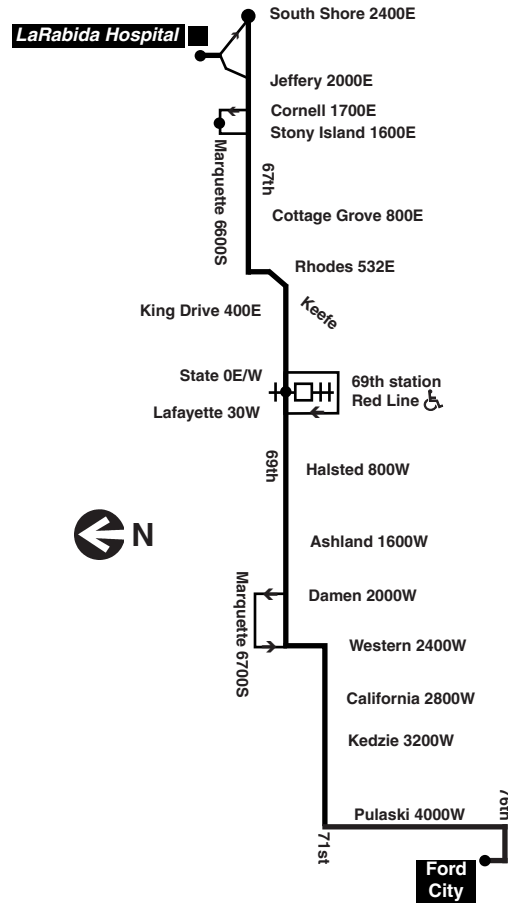

All CTA buses are accessible. For accessibility help or to report concerns at stops, contact CTA Customer Service at transitchicago.com/feedback.

Federal law requires priority seating be designated for seniors and people with disabilities. **Please stand up** and yield these seats when needed for qualifying riders or when asked.

Schedules and other info in this timetable are subject to change. CTA does not assume responsibility for errors in timetables nor for inconvenience or damage resulting from delays.

Pay close attention to destination signs and announcements when boarding: added service may sometimes be provided over portions of this or any bus route and some trips can end before the furthest terminal on a line depending on service needs or time of day.

Bicycle racks are installed on the front of all CTA buses and are allowed on CTA trains during certain hours. See our Bike & Ride brochure or webpage for help on how to use racks and more.

Know before you go: Get alerts from us by text or e-mail about planned service changes every week or instant alerts for unplanned reroutes and disruptions. Sign up for CTA Updates today at transitchicago.com/updates.

For more travel information, use the Ventra app or call the RTA Travel Information Center at 312-836-7000. *Para obtener mayor información, en Español, llame al Centro de Información a 312-836-7000.*

67 67th/69th/71st

Effective Aug. 25, 2024

All CTA buses are accessible

transitchicago.com/bus/67

Eastbound

LV Ford City	LV 69th/Western	69th/Ashland	69th Red Line stn	67th/Stony Island	LaRabida Hospital	AR 67th/South Shore
----	4:35a	4:45a	4:54a	5:05a	----	5:11a
----	----	4:55	5:04	----	----	----
4:41a	4:54	5:04	5:14	5:24	----	5:30
5:01	5:15	5:25	5:34	5:45	5:50a	5:52
5:22	5:35	5:45	5:55	6:05	----	6:11
5:37	5:51	6:01	6:10	6:21	6:26	6:28
----	6:04	6:14	6:24	6:34	----	6:40
6:03	6:17	6:27	6:37	6:47	6:52	6:55
----	6:29	6:39	6:50	7:01	----	7:07
6:27	6:42	6:52	7:03	7:14	7:20	7:22
----	6:52	7:02	7:13	7:24	----	7:30
6:47	7:02	7:12	7:24	7:35	----	7:41
----	7:13	7:23	7:35	7:46	7:52	7:55
7:07	7:23	7:33	7:45	7:57	----	8:03
----	7:33	7:43	7:56	8:08	----	8:14
----	7:44	7:54	8:07	8:19	8:26	8:28
7:37	7:54	8:04	8:17	8:29	----	8:35
7:47	8:04	8:14	8:27	8:39	----	8:45
----	8:14	8:24	8:37	8:49	8:56	8:58
8:07	8:24	8:34	8:47	8:59	----	9:05
8:17	8:34	8:44	8:57	9:09	----	9:15
----	8:43	8:53	9:06	9:19	9:25	9:27
8:37	8:54	9:04	9:17	9:29	----	9:35

then every 11 to 15 minutes from Ford City to 67th/South shore and every 23 to 33 minutes from Ford City to LaRabida Hospital until

1:17p	1:34p	1:44p	1:57p	2:09p	2:15p	2:18p
----	1:46	1:56	2:08	2:21	----	2:27
1:39	1:56	2:06	2:18	2:31	2:37	2:40
----	2:06	2:16	2:29	2:41	----	2:47
2:00	2:17	2:27	2:39	2:52	----	2:58
----	2:27	2:37	2:50	3:02	3:08	3:11
2:19	2:37	2:47	2:59	3:12	----	3:18
2:27	2:45	2:55	3:07	3:20	----	3:26
----	2:53	3:03	3:16	3:29	----	3:36
2:42	3:00	3:10	3:23	3:36	3:42	3:45
----	3:08	3:18	3:30	3:44	----	3:51
2:57	3:16	3:26	3:38	3:52	----	3:59
3:04	3:23	3:33	3:46	4:00	----	4:06
----	3:31	3:41	3:54	4:08	4:13	4:17
3:23	3:42	3:52	4:04	4:18	----	4:25
3:33	3:51	4:01	4:14	4:28	----	4:34
3:44	4:01	4:11	4:24	4:38	4:44	4:47
3:56	4:13	4:23	4:36	4:50	----	4:57
4:08	4:25	4:35	4:48	5:02	----	5:09
4:20	4:37	4:47	5:00	5:14	5:20	5:23

then every 13 to 21 minutes from Ford City to 67th/South shore and every 28 to 39 minutes from Ford City to LaRabida Hospital until

7:25	7:39	7:49	8:01	8:13	8:19	8:22
7:46	7:59	8:09	8:21	8:33	8:39	8:41
8:06	8:19	8:29	8:41	8:53	----	8:59
8:27	8:40	8:50	9:02	9:14	9:20	9:22
8:47	9:00	9:10	9:22	9:34	9:40	9:43
9:08	9:21	9:31	9:43	9:55	----	10:01
9:28	9:41	9:51	10:03	10:15	10:21	10:24
9:49	10:02	10:12	10:23	10:35	10:41	10:43
10:07	10:20	10:30	----	----	----	----
10:09	10:23	10:33	10:44	10:56	11:01	11:04
10:30	10:43	10:53	11:04	11:16	----	11:22
10:52	11:05	11:15	11:26	11:38	----	11:44
11:07	11:20	11:30	----	----	----	----
11:14	11:27	11:37	11:47	11:59	----	12:04a
11:36	11:48	11:58	12:08a	----	----	----
11:58	12:10a	12:20a	12:30	----	----	----
12:20a	12:32	12:42	12:52	----	----	----
12:42	12:54	1:04	1:14	----	----	----
1:02	1:14	1:24	----	----	----	----
1:04	1:15	1:25	1:35	----	----	----
----	1:36	1:46	1:55	----	----	----
----	1:56	2:06	2:16	----	----	----

Westbound