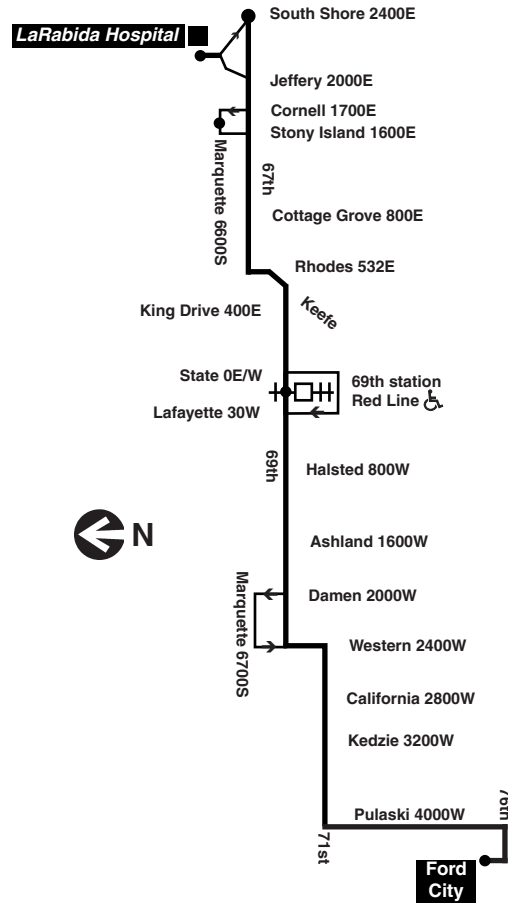

Federal law requires priority seating be designated for seniors and people with disabilities. **Please stand up** and yield these seats when needed for qualifying riders or when asked.

Schedules and other info in this timetable are subject to change. CTA does not assume responsibility for errors in timetables nor for inconvenience or damage resulting from delays.

Pay close attention to destination signs and announcements when boarding: added service may sometimes be provided over portions of this or any bus route and some trips can end before the furthest terminal on a line depending on service needs or time of day.

Bicycle racks are installed on the front of all CTA buses and are allowed on CTA trains during certain hours. See our Bike & Ride brochure or webpage for help on how to use racks and more.

Know before you go: Get alerts from us by text or e-mail about planned service changes every week or instant alerts for unplanned reroutes and disruptions. Sign up for CTA Updates today at transitchicago.com/updates.

For more travel information, use the Ventra app or call the RTA Travel Information Center at 312-836-7000. *Para obtener información, en Español, llame al Centro de Información a 312-836-7000.*

Chicago Transit Authority

67 67th/69th/71st

Effective Mar. 29, 2026

All CTA buses are accessible

transitchicago.com/bus/67

Monday thru Friday

#67 67th/69th/71st

Eastbound

LV Ford City	LV 69th/Western	69th/Ashland	69th Red Line stn	67th/Stony Island	LaRabida Hospital	AR 67th/South Shore
----	----	4:44a	4:44a	5:04a	----	5:10a
4:44a	4:58a	5:02	5:12	5:22	----	5:28
5:01	5:14	5:19	5:28	5:39	5:44a	5:46
5:15	5:29	5:33	5:43	5:53	----	5:59
5:29	5:43	5:47	5:57	6:07	6:12	6:15
5:41	5:55	5:59	6:09	6:19	----	6:25
5:53	6:07	6:11	6:21	6:31	6:36	6:39
6:03	6:17	6:21	6:31	6:42	----	6:48
6:11	6:26	6:30	6:41	6:51	----	6:57
6:19	6:34	6:39	6:50	7:01	7:07	7:09
6:28	6:43	6:48	6:59	7:11	----	7:17
6:38	6:53	6:58	7:09	7:20	----	7:26
6:46	7:02	7:07	7:19	7:30	7:36	7:39
6:56	7:12	7:17	7:29	7:40	----	7:46
----	7:21	7:26	7:39	7:52	----	7:58
7:14	7:30	7:36	7:48	8:00	8:07	8:09
----	7:41	7:46	7:59	8:12	----	8:18
7:34	7:51	7:57	8:10	8:22	8:29	8:31

then every 19 to 21 minutes from Ford City, every 10 to 11 minutes from 69th/Western, and every 26 to 32 minutes to LaRabida Hospital until

1:15p	1:32p	1:38p	1:50p	2:03p	----	2:09p
----	1:40	1:46	1:58	2:11	----	2:17
----	1:49	1:54	2:07	2:19	2:25p	2:28
1:40	1:57	2:03	2:15	2:28	----	2:34
----	2:06	2:12	2:25	2:37	----	2:43
2:00	2:17	2:22	2:35	2:47	2:53	2:56
----	2:26	2:32	2:44	2:57	----	3:03
2:18	2:36	2:41	2:54	3:06	----	3:12
----	2:45	2:51	3:03	3:17	3:22	3:26
2:37	2:55	3:01	3:14	3:27	----	3:34
----	3:05	3:11	3:24	3:38	----	3:44
2:56	3:15	3:21	3:34	3:48	3:53	3:57
----	3:25	3:31	3:44	3:58	----	4:04
3:16	3:35	3:41	3:54	4:08	----	4:14
----	3:46	3:51	4:04	4:18	4:24	4:27
3:38	3:56	4:01	4:14	4:28	----	4:35
----	4:06	4:11	4:24	4:38	----	4:45
3:58	4:16	4:21	4:34	4:48	4:54	4:57
----	4:26	4:31	4:44	4:58	----	5:05
4:18	4:36	4:41	4:54	5:08	----	5:15
----	4:46	4:52	5:05	5:19	5:25	5:28
4:40	4:57	5:03	5:16	5:30	----	5:36
----	5:08	5:14	5:27	5:41	5:47	5:50
5:03	5:20	5:26	5:39	5:53	----	5:59
----	5:32	5:38	5:51	6:05	6:11	6:14
5:27	5:44	5:50	6:03	6:17	----	6:23
5:39	5:56	6:02	6:15	6:29	6:35	6:38
----	6:09	6:14	6:27	6:41	----	6:48
6:04	6:21	6:27	6:40	6:54	7:00	7:03
6:18	6:34	6:40	6:52	7:05	----	7:12
----	6:47	6:53	7:05	7:18	7:24	7:27
6:44	7:00	7:05	7:18	7:31	----	7:37
7:00	7:15	7:20	7:32	7:45	7:51	7:54
7:15	7:30	7:35	7:47	8:00	----	8:06
7:31	7:45	7:50	8:02	8:14	8:20	8:22
7:46	8:00	8:05	8:17	8:29	----	8:35
8:02	8:15	8:20	8:32	8:44	8:50	8:53
8:19	8:32	8:37	8:49	9:01	----	9:07
8:37	8:50	8:55	9:07	9:19	9:25	9:27
8:55	9:08	9:13	9:25	9:37	----	9:43
9:13	9:26	9:31	9:43	9:55	10:01	10:04
9:32	9:45	9:50	10:01	10:13	----	10:19
9:52	10:05	10:10	10:21	10:33	10:39	10:41
10:12	10:25	10:30	10:41	10:53	----	10:59
10:32	10:45	10:50	11:01	11:13	11:19	11:21
10:52	11:05	11:10	11:21	11:33	----	11:39
11:13	11:26	11:30	11:41	----	----	----
11:34	11:46	11:50	12:00a	----	----	----
11:54	12:06a	12:10a	12:20	----	----	----
12:14a	12:26	12:30	12:40	----	----	----
12:35	12:47	12:51	1:01	----	----	----
12:57	1:10	1:14	1:24	----	----	----
----	1:33	1:38	1:48	----	----	----
----	1:58	2:03	2:12	----	----	----

Westbound