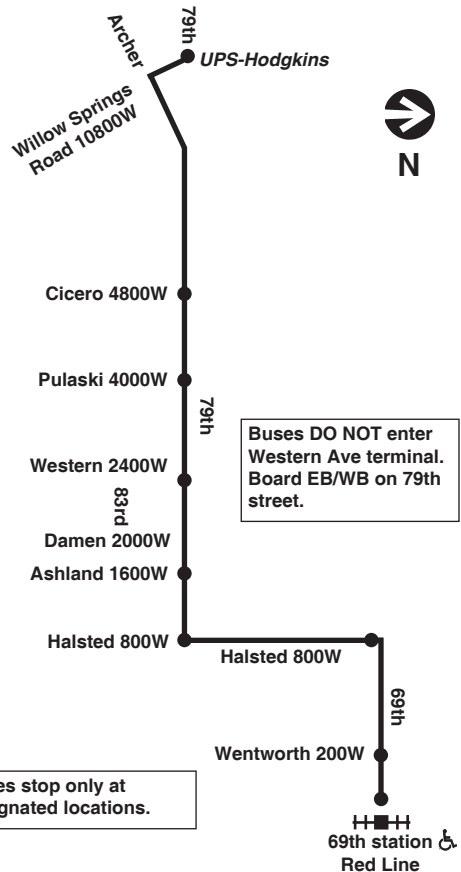

Para obtener mayor información, en Español, llame al Centro de Información: 312-836-7000.

Chicago Transit Authority

169 ♿

69th-UPS Express

Effective December 29, 2014

169 69th-UPS Express - Stops

Westbound

69th Red Line station
69th at Wentworth
Halsted at 69th
Halsted at 79th
79th at Ashland
79th at Western
79th at Pulaski
79th at Cicero
UPS at 7900 Willow Springs Road

Eastbound

UPS at 7900 Willow Springs Road
79th at Cicero
79th at Pulaski
79th at Western
79th at Ashland
Halsted at 79th
Halsted at 69th
69th at Wentworth
69th Red Line Station

Monday thru Friday 169 69th-UPS Express

Westbound from 69th Red Line Station

Lv 69th Red Line	79th/ Halsted	79th/ Ashland	Western/ 79th terminal	79th/ Pulaski	Arrive UPS
2:35am	2:44am	2:49am	2:54am	3:00am	3:21am
8:27	8:38	8:43	8:49	8:56	9:20
8:56pm	9:06pm	9:11pm	9:15pm	9:22pm	9:45pm

Eastbound from United Parcel Service

Leave UPS	79th/ Pulaski	79th/ Western	79th/ Ashland	79th/ Halsted	Arr 69th Red Line
3:37am	3:56am	4:03am	4:06am	4:11am	4:18am
9:45	10:08	10:15	10:20	10:25	10:33
3:15pm	3:44pm	3:52pm	3:58pm	4:04pm	4:12pm