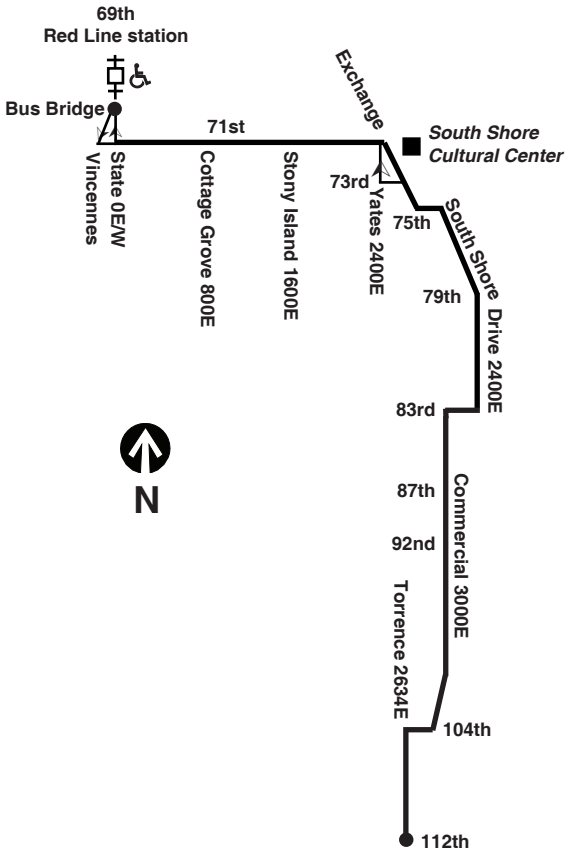

The night route compliments the regular routes to provide 24 hour round the clock service over the above route portions. Both terminals on the N5 Night Bus provide direct connections with the Howard/Dan Ryan Red line rapid transit at 69th station on the north and 95th Terminal ♿. For more information call the RTA Travel Information Center in Chicago: 312-836-7000. Open 5 a.m. until 1 a.m. every day.

Para obtener mayor información, en Español, llame al Centro de Información: 312-836-7000.

Supplementary service may be provided over portions of this route in addition to the trips shown. Please check destination signs and announcements when boarding buses.

The schedules and other information in this timetable are subject to change. CTA does not assume responsibility for errors in timetables, nor for inconvenience or damage resulting from delayed trains or buses due to weather, traffic conditions, etc.

CTA operating costs are funded in part through the Regional Transportation Authority, by the federal and state governments, and the City of Chicago and County of Cook.

Chicago Transit Authority

71 ♿

71st-South Shore

Effective December 22, 2013

Monday thru Friday 71 71st-South Shore

Southbound

Leave 69th Red Line	71st/ Cottage Grove	Arrive 73rd/ Exchange	79th/ South Shore	92nd/ Commercial	Arrive 112th/ Torrence
4:18am	4:25am	4:34am	4:38am	4:46am	4:56am
4:48	4:55	5:04	5:08	5:16	5:26
5:03	5:10	5:19	5:24	5:32	5:41
5:19	5:26	5:35	5:39	5:47	5:57
5:34	5:42	5:51	5:56	6:04	6:14
5:50	5:57	6:06	6:12	6:20	6:30
6:05	6:12	6:22	6:28	6:37	6:46
6:19	6:26	6:36	6:42	6:51	7:00
6:32	6:40	6:50	6:57	7:06	7:15
6:43	6:51	7:01	----	----	----
6:52	7:00	7:10	7:17	7:26	7:35
7:03	7:11	7:22	----	----	----
7:10	7:18	7:29	7:36	7:45	7:54
7:19	7:27	7:38	----	----	----
7:26	7:34	7:45	7:52	8:01	8:10
7:35	7:44	7:56	----	----	----
7:42	7:51	8:03	8:10	8:19	8:29
7:51	7:59	8:11	----	----	----
7:57	8:06	8:18	8:25	8:34	8:44
8:05	8:14	8:27	----	----	----
8:11	8:20	8:33	8:40	8:50	8:59
8:20	8:29	8:42	----	----	----
8:28	8:37	8:50	8:57	9:07	9:16
8:39	8:49	9:02	----	----	----
8:50	9:00	9:13	9:20	9:30	9:40
9:03	9:13	9:26	9:33	9:43	9:53
9:18	9:28	9:41	----	----	----
9:32	9:42	9:55	10:02	10:12	10:22

then every 14 to 16 minutes to 73rd/Exchange, and every 30 minutes to 112th/Torrence until

12:02pm	12:12pm	12:25pm	12:32pm	12:42pm	12:51pm
12:17	12:27	12:40	----	----	----
12:29	12:39	12:52	12:59	1:09	1:18
12:42	12:52	1:06	----	----	----
12:53	1:03	1:17	1:23	1:34	1:44
1:05	1:15	1:29	----	----	----
1:16	1:26	1:40	1:46	1:57	2:07
1:28	1:38	1:52	----	----	----

then every 10 to 12 minutes to 73rd/Exchange, and every 22 to 23 minutes to 112th/Torrence until

6:10	6:20	6:35	6:41	6:50	7:00
6:21	6:32	6:46	6:52	7:02	7:12
6:34	6:44	6:57	----	----	----
6:44	6:54	7:07	7:14	7:23	7:34
6:57	7:07	7:20	----	----	----
7:07	7:17	7:30	7:37	7:46	7:57
7:19	7:29	7:42	7:48	7:57	8:08
7:31	7:41	7:54	----	----	----
7:42	7:52	8:05	8:11	8:20	8:31
7:54	8:04	8:17	----	----	----
8:05	8:14	8:27	8:33	8:42	8:52
8:16	8:26	8:38	8:45	8:53	9:03
8:30	8:39	8:52	----	----	----
8:42	8:51	9:04	9:10	9:19	9:29
8:56	9:05	9:18	9:24	9:33	9:43
9:10	9:20	9:32	9:39	9:47	9:57
9:25	9:35	9:47	9:54	10:02	----
9:40	9:50	10:02	10:09	10:17	10:27
9:56	10:06	10:18	10:25	10:33	10:43
10:14	10:23	10:36	10:42	10:51	11:01
10:31	10:40	10:52	10:58	11:07	11:16
10:50	10:59	11:11	11:17	11:25	11:35
11:09	11:18	11:30	11:36	11:45	11:54
11:30	11:39	11:51	11:57	12:05am	12:15am
11:50	11:59	12:11am	12:17am	12:26	12:35
12:11am	12:20am	12:32	12:38	12:46	12:56
12:31	12:40	12:51	12:57	1:06	1:16

am light face pm bold face

Northbound