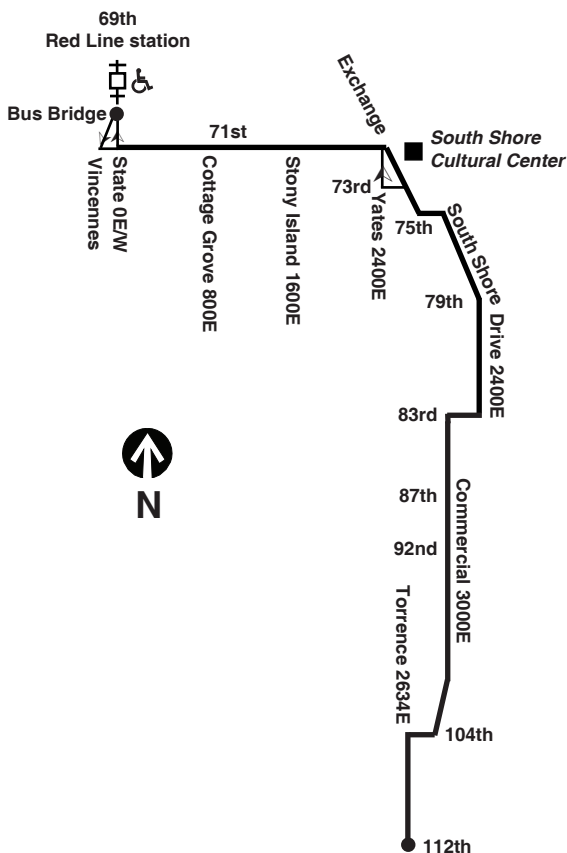

The night route compliments the regular routes to provide 24 hour round the clock service over the above route portions. Both terminals on the N5 Night Bus provide direct connections with the Howard/Dan Ryan Red line rapid transit at 69th station on the north and 95th Terminal ♿. For more information call the RTA Travel Information Center in Chicago: 312-836-7000. Open 5 a.m. until 1 a.m. every day.

Para obtener mayor información, en Español, llame al Centro de Información: 312-836-7000.

Supplementary service may be provided over portions of this route in addition to the trips shown. Please check destination signs and announcements when boarding buses.

The schedules and other information in this timetable are subject to change. CTA does not assume responsibility for errors in timetables, nor for inconvenience or damage resulting from delayed trains or buses due to weather, traffic conditions, etc.

CTA operating costs are funded in part through the Regional Transportation Authority, by the federal and state governments, and the City of Chicago and County of Cook.

Chicago Transit Authority

71 ♿

71st-South Shore

Effective August 31, 2014

Monday thru Friday

Southbound

Leave 69th Red Line	71st/Cottage Grove	Arrive 73rd/Exchange	79th/South Shore	92nd/Commercial	Arrive 112th/Torrence
4:18am	4:25am	4:34am	4:38am	4:46am	4:56am
4:48	4:55	5:04	5:08	5:16	5:26
5:03	5:10	5:19	5:24	5:32	5:41
5:19	5:26	5:35	5:39	5:47	5:57
5:34	5:42	5:51	5:56	6:04	6:14
5:50	5:57	6:06	6:12	6:20	6:30
6:05	6:12	6:22	6:28	6:37	6:46
6:19	6:26	6:36	6:42	6:51	7:00
6:32	6:40	6:50	6:57	7:06	7:15
6:43	6:51	7:01	----	----	----
6:52	7:00	7:10	7:17	7:26	7:35
7:03	7:11	7:22	----	----	----
7:10	7:18	7:29	7:36	7:45	7:54
7:19	7:27	7:38	----	----	----
7:26	7:34	7:45	7:52	8:01	8:10
7:35	7:44	7:56	----	----	----
7:42	7:51	8:03	8:10	8:19	8:29
7:51	7:59	8:11	----	----	----
7:57	8:06	8:18	8:25	8:34	8:44
8:05	8:14	8:27	----	----	----
8:11	8:20	8:33	8:40	8:50	8:59
8:20	8:29	8:42	----	----	----
8:28	8:37	8:50	8:57	9:07	9:16
8:39	8:49	9:02	----	----	----
8:50	9:00	9:13	9:20	9:30	9:40
9:03	9:13	9:26	9:33	9:43	9:53
9:18	9:28	9:41	----	----	----
9:32	9:42	9:55	10:02	10:12	10:22

then every 14 to 16 minutes to 73rd/Exchange, and every 30 minutes to 112th/Torrence until

12:02pm	12:12pm	12:25pm	12:32pm	12:42pm	12:51pm
12:17	12:27	12:40	----	----	----
12:29	12:39	12:52	12:59	1:09	1:18
12:42	12:52	1:06	----	----	----
12:53	1:03	1:17	1:23	1:34	1:44
1:05	1:15	1:29	----	----	----
1:16	1:26	1:40	1:46	1:57	2:07

then every 10 to 12 minutes to 73rd/Exchange, and every 22 to 23 minutes to 112th/Torrence until

6:10	6:20	6:35	6:41	6:50	7:00
6:21	6:32	6:46	6:52	7:02	7:12
6:34	6:44	6:57	----	----	----
6:44	6:54	7:07	7:14	7:23	7:34
6:57	7:07	7:20	----	----	----
7:07	7:17	7:30	7:37	7:46	7:57
7:19	7:29	7:42	7:48	7:57	8:08
7:31	7:41	7:54	----	----	----
7:42	7:52	8:05	8:11	8:20	8:31
7:54	8:04	8:17	----	----	----
8:05	8:14	8:27	8:33	8:42	8:52
8:16	8:26	8:38	8:45	8:53	9:03
8:30	8:39	8:52	----	----	----
8:42	8:51	9:04	9:10	9:19	9:29
8:56	9:05	9:18	9:24	9:33	9:43
9:10	9:20	9:32	9:39	9:47	9:57
9:25	9:35	9:47	9:54	10:02	10:09T
9:40	9:50	10:02	10:09	10:17	10:27
9:56	10:06	10:18	10:25	10:33	10:43
10:14	10:23	10:36	10:42	10:51	11:01
10:31	10:40	10:52	10:58	11:07	11:16
10:50	10:59	11:11	11:17	11:25	11:35
11:09	11:18	11:30	11:36	11:45	11:54
11:30	11:39	11:51	11:57	12:05am	12:15am
11:50	11:59	12:11am	12:17am	12:26	12:35
12:11am	12:20am	12:32	12:38	12:46	12:56
12:31	12:40	12:51	12:57	1:06	1:16

am light face pm bold face

71 71st-South Shore

Northbound