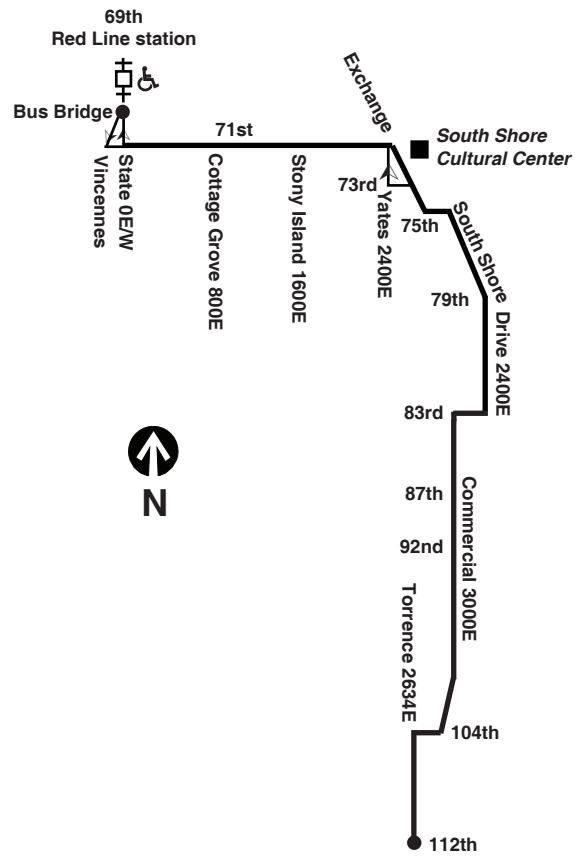

The night route compliments the regular routes to provide 24 hour round the clock service over the above route portions. Both terminals on the N5 Night Bus provide direct connections with the Howard/Dan Ryan Red line rapid transit at 69th station on the north and at 95th station.

For more Information call the RTA Travel Information Center in Chicago: 312-836-7000. Open 5 a.m. until 1 a.m. every day.

Para obtener mayor información, en Español, llame al Centro de Información: 312-836-7000.

Supplementary service may be provided over portions of this route in addition to the trips shown. Please check destination signs and announcements when boarding buses.

The schedules and other information in this timetable are subject to change. CTA does not assume responsibility for errors in timetables, nor for inconvenience or damage resulting from delayed trains or buses due to weather, traffic conditions, etc.

CTA operating costs are funded in part through the Regional Transportation Authority, by the federal and state governments, and the City of Chicago and

Chicago Transit Authority

71 ♿ 71st-South Shore Effective March 27, 2016

Monday thru Friday

Southbound

Leave 69th Red Line	71st/Cottage Grove	Arrive 73rd/Exchange	79th/South Shore	92nd/Commercial	Arrive 112th/Torrence
4:18am	4:25am	4:34am	4:38am	4:46am	4:56am
4:48	4:55	5:04	5:08	5:16	5:26
5:03	5:10	5:19	5:24	5:32	5:41
5:19	5:26	5:35	5:39	5:47	5:57
5:34	5:42	5:51	5:56	6:04	6:14
5:50	5:57	6:06	6:12	6:20	6:30
6:05	6:12	6:22	6:28	6:37	6:46
6:19	6:26	6:36	6:42	6:51	7:00
6:32	6:40	6:50	6:57	7:06	7:15
6:43	6:51	7:01	-----	-----	-----
6:52	7:00	7:10	7:17	7:26	7:35
then every 6 to 11 minutes to 73rd/Exchange, and every 15 to 18 minutes to 112th/Torrence until					
7:57	8:06	8:18	8:25	8:34	8:44
8:05	8:14	8:27	-----	-----	-----
8:11	8:20	8:33	8:40	8:50	8:59
8:20	8:29	8:42	-----	-----	-----
8:28	8:37	8:50	8:57	9:07	9:16
8:39	8:49	9:02	-----	-----	-----
8:50	9:00	9:13	9:20	9:30	9:40
9:03	9:13	9:26	9:33	9:43	9:53
then every 11 to 16 minutes to 73rd/Exchange, and every 23 to 30 minutes to 112th/Torrence until					
1:16pm	1:26pm	1:40pm	1:46pm	1:57pm	2:07pm
1:28	1:38	1:52	-----	-----	-----
1:39	1:49	2:03	2:09	2:20	2:30
1:51	2:01	2:15	-----	-----	-----
2:02	2:12	2:27	2:34	2:45	2:55
then every 9 to 12 minutes to 73rd/Exchange, and every 20 to 23 minutes to 112th/Torrence until					
4:34	4:44	4:59	5:06	5:16	5:26
4:44	4:54	5:09	5:16	5:26	-----
4:55	5:05	5:20	-----	-----	-----
5:04	5:14	5:29	5:36	5:46	5:56
5:15	5:25	5:40	-----	-----	-----
5:24	5:35	5:50	5:56	6:06	6:17
5:36	5:47	6:01	-----	-----	-----
5:47	5:57	6:12	6:18	6:27	6:37
5:59	6:10	6:24	-----	-----	-----
6:10	6:20	6:35	6:41	6:50	7:00
6:21	6:32	6:46	6:52	7:02	7:12
6:34	6:44	6:57	-----	-----	-----
6:44	6:54	7:07	7:14	7:23	7:34
6:57	7:07	7:20	-----	-----	-----
7:07	7:17	7:30	7:37	7:46	7:57
7:19	7:29	7:42	7:48	7:57	8:08
7:31	7:41	7:54	-----	-----	-----
7:42	7:52	8:05	8:11	8:20	8:31
7:54	8:04	8:17	-----	-----	-----
8:05	8:14	8:27	8:33	8:42	8:52
8:16	8:26	8:38	8:45	8:53	9:03
8:30	8:39	8:52	-----	-----	-----
8:42	8:51	9:04	9:10	9:19	9:29
8:56	9:05	9:18	9:24	9:33	9:43
9:10	9:20	9:32	9:39	9:47	9:57
9:25	9:35	9:47	9:54	10:02	-----
9:40	9:50	10:02	10:09	10:17	10:27
9:56	10:06	10:18	10:25	10:33	10:43
10:14	10:23	10:36	10:42	10:51	11:01
10:31	10:40	10:52	10:58	11:07	11:16
10:50	10:59	11:11	11:17	11:25	11:35
11:09	11:18	11:30	11:36	11:45	11:54
11:30	11:39	11:51	11:57	12:05am	12:15am
11:50	11:59	12:11am	12:17am	12:26	12:35
12:11am	12:20am	12:32	12:38	12:46	12:56
12:31	12:40	12:51	12:57	1:06	1:16

am light face pm bold face

71 71st-South Shore

Northbound