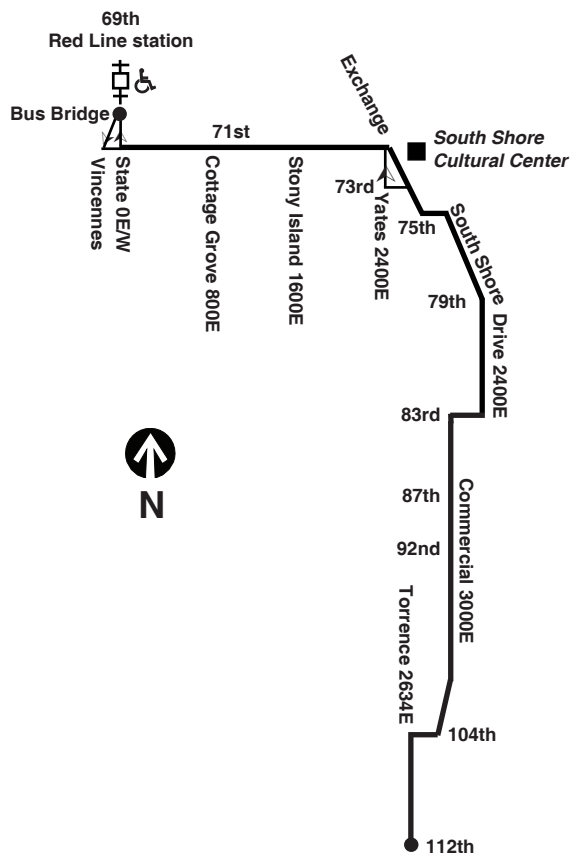

The night route compliments the regular routes to provide 24 hour round the clock service over the above route portions. Both terminals on the N5 Night Bus provide direct connections with the Howard/Dan Ryan Red line rapid transit at 69th station on the north and at 95th station.

For more Information call the RTA Travel Information Center in Chicago: 312-836-7000. Open 6am until 7pm, Monday thru Saturday.

Para obtener mayor información, en Español, llame al Centro de Información: 312-836-7000.

Supplementary service may be provided over portions of this route in addition to the trips shown. Please check destination signs and announcements when boarding buses.

The schedules and other information in this timetable are subject to change. CTA does not assume responsibility for errors in timetables, nor for inconvenience or damage resulting from delayed trains or buses due to weather, traffic conditions, etc.

CTA operating costs are funded in part through the Regional Transportation Authority, by the federal and state governments, and the City of Chicago and County of Cook.

Chicago Transit Authority

71 ♿ 71st-South Shore

Effective July 25, 2018

Monday thru Friday 71 71st-South Shore

Southbound

Leave 69th Red Line	71st/ Cottage Grove	Arrive 73rd/ Exchange	79th/ South Shore	92nd/ Commercial	Arrive 112th/ Torrence
4:14am	4:21am	4:30am	----	----	----
4:34	4:41	4:50	----	----	----
4:54	5:01	5:10	5:14am	5:22am	5:32am
5:14	5:21	5:30	5:34	5:42	5:52
5:33	5:40	5:49	5:54	6:02	6:12
5:52	5:59	6:08	6:14	6:22	6:32
6:05	6:12	6:22	6:28	6:37	6:46
6:18	6:25	6:35	6:41	6:50	6:59
6:31	6:38	6:49	6:55	7:04	7:13
6:44	6:51	7:02	7:08	7:17	7:26
6:54	7:01	7:12	7:18	7:27	7:36
7:02	7:10	7:21	7:28	7:37	7:46
7:11	7:19	7:30	7:36	7:46	7:54
7:19	7:27	7:38	7:45	7:54	8:03
7:28	7:36	7:47	7:53	8:03	8:12
7:36	7:45	7:57	8:04	8:13	8:23
7:47	7:56	8:08	8:15	8:24	8:34
7:58	8:07	8:19	8:26	8:35	8:45
8:09	8:18	8:31	8:38	8:48	8:57
8:20	8:29	8:42	8:49	8:59	9:08
8:32	8:41	8:54	9:01	9:11	9:20
8:43	8:53	9:06	9:12	9:22	9:32
8:55	9:04	9:18	9:24	9:34	9:44

then every 10 to 12 minutes to 112th/Torrence until

3:36pm	3:46pm	4:01pm	4:08pm	4:19pm	4:29pm
3:46	3:56	4:11	4:18	4:29	4:36T
3:56	4:06	4:21	4:28	4:39	4:49
4:05	4:15	4:31	4:38	4:48	4:58
4:15	4:25	4:40	4:47	4:58	5:08
4:24	4:34	4:50	4:57	5:07	5:17
4:34	4:45	5:00	5:06	5:16	5:27
4:44	4:55	5:10	5:16	5:26	5:37
4:54	5:05	5:20	5:26	5:36	5:43T
5:04	5:15	5:30	5:36	5:46	5:57
5:15	5:25	5:40	5:47	5:57	6:07
5:25	5:36	5:51	5:57	6:07	6:18
5:36	5:46	6:01	6:07	6:16	6:26
5:46	5:57	6:11	6:17	6:27	6:37
5:57	6:08	6:22	6:28	6:38	6:45T
6:08	6:19	6:33	6:39	6:49	6:59
6:19	6:30	6:44	6:50	7:00	7:10
6:30	6:40	6:53	7:00	7:09	7:20
6:41	6:51	7:04	7:11	7:20	7:31
6:52	7:02	7:15	7:22	7:31	7:38T
7:03	7:13	7:26	7:33	7:42	7:53
7:15	7:25	7:38	7:44	7:53	8:04
7:26	7:36	7:49	7:56	8:05	8:16
7:38	7:48	8:01	8:08	8:17	8:24T
7:50	8:00	8:13	8:19	8:28	8:39
8:02	8:12	8:24	8:31	8:39	8:49
8:15	8:24	8:37	8:43	8:52	8:58T
8:27	8:37	8:49	8:56	9:04	9:14
8:41	8:50	9:03	9:09	9:18	9:28
8:55	9:04	9:17	9:23	9:32	9:42
9:09	9:19	9:31	9:38	9:46	9:53T
9:24	9:34	9:46	9:53	10:01	10:11
9:40	9:49	10:02	10:08	10:17	10:27
9:56	10:06	10:18	10:25	10:33	10:43
10:13	10:23	10:35	10:42	10:50	11:00
10:31	10:40	10:52	10:58	11:07	11:16
10:50	10:59	11:11	11:17	11:26	11:35
11:10	11:19	11:31	11:37	11:46	11:55
11:30	11:39	11:51	11:57	12:06am	12:15am
11:50	11:59	12:11am	12:17am	12:26	12:35
12:10am	12:19am	12:31	----	----	----
12:40	12:49	1:00	----	----	----

am light face pm bold face

Northbound