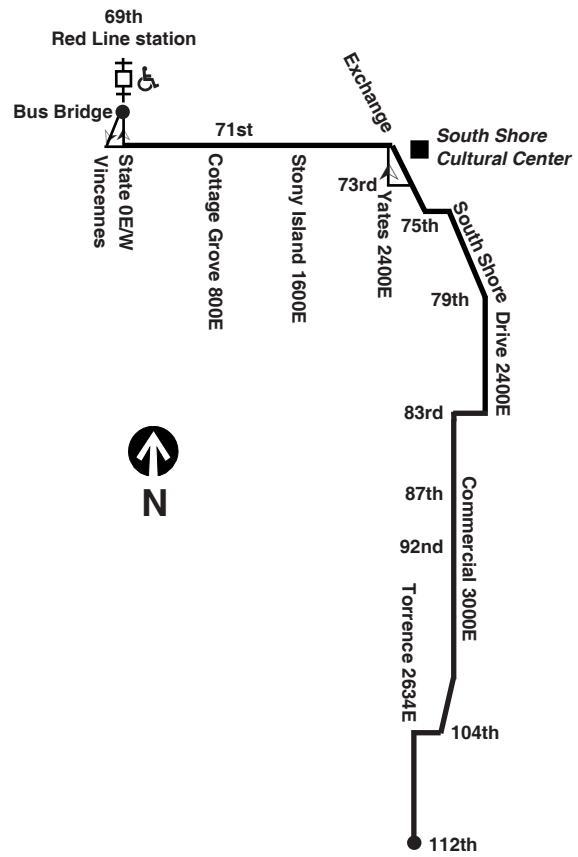

The night route compliments the regular routes to provide 24 hour round the clock service over the above route portions. Both terminals on the N5 Night Bus provide direct connections with the Howard/Dan Ryan Red line rapid transit at 69th station on the north and at 95th station.

For more information call the RTA Travel Information Center in Chicago: 312-836-7000. Open 6am until 7pm, Monday thru Saturday.

Para obtener mayor información, en Español, llame al Centro de Información: 312-836-7000.

Supplementary service may be provided over portions of this route in addition to the trips shown. Please check destination signs and announcements when boarding buses.

The schedules and other information in this timetable are subject to change. CTA does not assume responsibility for errors in timetables, nor for inconvenience or damage resulting from delayed trains or buses due to weather, traffic conditions, etc.

CTA operating costs are funded in part through the Regional Transportation Authority, by the federal and state governments, and the City of Chicago and County of Cook.

Chicago Transit Authority

71st-South Shore

Effective December 20, 2020

Monday thru Friday

71 71st-South Shore

Southbound

Leave 69th Red Line	71st/ Cottage Grove	Arrive 73rd/ Exchange	79th/ South Shore	92nd/ Commercial	Arrive 112th/ Torrence
4:14am	4:21am	4:30am	-----	-----	-----
4:34	4:41	4:50	-----	-----	-----
4:54	5:01	5:10	5:14am	5:22am	5:32am
5:14	5:21	5:30	5:34	5:42	5:52
5:33	5:40	5:49	5:54	6:02	6:12
5:52	5:59	6:08	6:14	6:22	6:32
6:05	6:12	6:22	6:28	6:37	6:46
6:18	6:25	6:35	6:41	6:50	6:59
6:31	6:38	6:49	6:55	7:04	7:13
6:44	6:51	7:02	7:08	7:17	7:26
6:54	7:01	7:12	7:18	7:27	7:36
7:03	7:11	7:22	7:28	7:38	7:46
7:12	7:20	7:31	7:37	7:47	7:55
7:21	7:29	7:40	7:46	7:56	8:05
7:30	7:38	7:49	7:55	8:05	8:14
7:39	7:48	8:00	8:07	8:16	8:26
7:49	7:57	8:09	8:16	8:26	8:36
7:58	8:07	8:19	8:26	8:35	8:45
8:08	8:17	8:29	8:36	8:46	8:55

then every 10 to 12 minutes to 112th/Torrence until

3:30pm	3:40pm	3:55pm	4:02pm	4:13pm	4:23pm
3:39	3:49	4:04	4:11	4:22	4:32
3:48	3:58	4:13	4:20	4:31	4:38T
3:57	4:07	4:22	4:29	4:40	4:50
4:06	4:16	4:32	4:39	4:49	4:59
4:16	4:26	4:41	4:48	4:59	5:09
4:25	4:35	4:51	4:58	5:08	5:18
4:35	4:45	5:00	5:07	5:17	5:27
4:44	4:55	5:10	5:16	5:26	5:37
4:54	5:04	5:19	5:26	5:36	5:43T
5:03	5:14	5:29	5:35	5:45	5:56
5:13	5:23	5:38	5:45	5:55	6:05
5:22	5:33	5:48	5:54	6:04	6:15
5:32	5:42	5:57	6:03	6:12	6:19T
5:41	5:52	6:06	6:12	6:22	6:32
5:51	6:02	6:16	6:22	6:32	6:42
6:01	6:12	6:26	6:32	6:42	6:52
6:11	6:22	6:36	6:42	6:52	7:02
6:21	6:32	6:46	6:52	7:02	7:09T
6:31	6:41	6:54	7:01	7:10	7:21
6:41	6:51	7:04	7:11	7:20	7:31
6:52	7:02	7:15	7:21	7:30	7:41
7:02	7:12	7:25	7:32	7:41	7:52
7:13	7:23	7:36	7:43	7:52	7:59T
7:25	7:35	7:48	7:54	8:03	8:14
7:36	7:46	7:59	8:06	8:15	8:26
7:48	7:58	8:10	8:17	8:26	8:36
8:00	8:09	8:22	8:28	8:37	8:43T
8:12	8:21	8:34	8:40	8:49	8:59
8:24	8:33	8:46	8:52	9:01	9:11
8:36	8:45	8:58	9:04	9:13	9:23
8:48	8:57	9:10	9:16	9:25	9:35
9:01	9:10	9:23	9:29	9:38	9:44T
9:15	9:24	9:37	9:43	9:52	10:02
9:29	9:39	9:51	9:58	10:06	10:16
9:44	9:53	10:06	10:12	10:21	10:31
9:59	10:08	10:21	10:27	10:36	10:46
10:14	10:23	10:36	10:42	10:51	10:57T
10:29	10:38	10:50	10:56	11:04	11:14
10:44	10:53	11:05	11:11	11:20	11:29
11:00	11:09	11:21	11:27	11:35	11:45
11:16	11:25	11:37	11:43	11:52	12:01am
11:33	11:42	11:54	12:00am	12:08am	12:18
11:50	11:59	12:11am	12:17	12:26	12:35
12:10am	12:19am	12:31	-----	-----	-----
12:40	12:49	1:00	-----	-----	-----

am light face pm bold face

Northbound