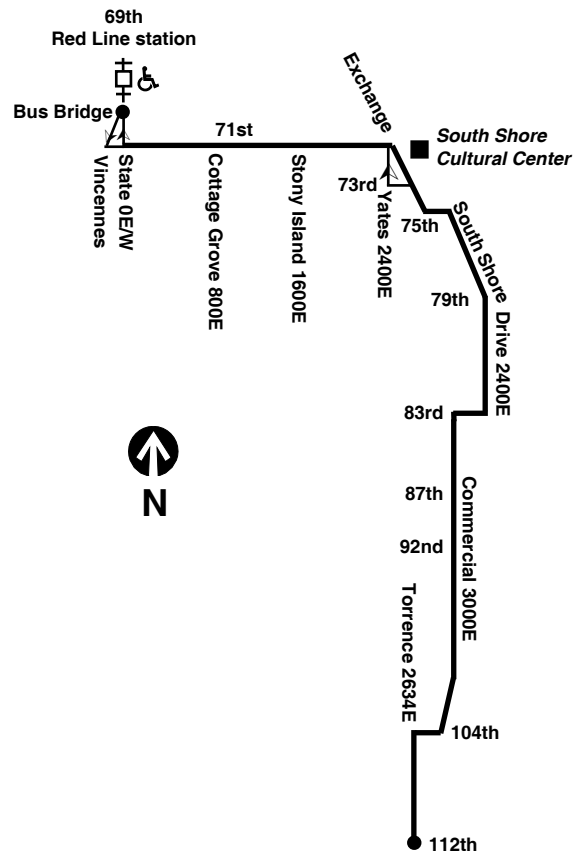

The night route compliments the regular routes to provide 24 hour round the clock service over the above route portions. Both terminals on the N5 Night Bus provide direct connections with the Howard/Dan Ryan Red line rapid transit at 69th station on the north and at 95th station.

For more information call the RTA Travel Information Center in Chicago: 312-836-7000. Open 6am until 7pm, Monday thru Saturday.

Para obtener mayor información, en Español, llame al Centro de Información: 312-836-7000.

Supplementary service may be provided over portions of this route in addition to the trips shown. Please check destination signs and announcements when boarding buses.

The schedules and other information in this timetable are subject to change. CTA does not assume responsibility for errors in timetables, nor for inconvenience or damage resulting from delayed trains or buses due to weather, traffic conditions, etc.

CTA operating costs are funded in part through the Regional Transportation Authority, by the federal and state governments, and the City of Chicago and County of Cook.

Chicago Transit Authority

71 ♿

71st-South Shore

Effective March 28, 2021

Monday thru Friday 71 71st-South Shore

Southbound

Leave 69th Red Line	71st/ Cottage Grove	Arrive 73rd/ Exchange	79th/ South Shore	92nd/ Commercial	Arrive 112th/ Torrence
4:14am	4:21am	4:30am	----	----	----
4:34	4:41	4:50	----	----	----
4:54	5:01	5:10	5:14am	5:22am	5:32am
5:14	5:21	5:30	5:34	5:42	5:52
5:33	5:40	5:49	5:54	6:02	6:12
5:52	5:59	6:08	6:14	6:22	6:32
6:05	6:12	6:22	6:28	6:37	6:46
6:18	6:25	6:35	6:41	6:50	6:59
6:31	6:38	6:49	6:55	7:04	7:13
6:44	6:51	7:02	7:08	7:17	7:26
6:54	7:01	7:12	7:18	7:27	7:36
7:03	7:11	7:22	7:28	7:38	7:46
7:12	7:20	7:31	7:37	7:47	7:55
7:21	7:29	7:40	7:46	7:56	8:05
7:30	7:38	7:49	7:55	8:05	8:14
7:39	7:48	8:00	8:07	8:16	8:26
7:49	7:57	8:09	8:16	8:26	8:36
7:58	8:07	8:19	8:26	8:35	8:45
8:08	8:17	8:29	8:36	8:46	8:55

then every 10 to 12 minutes to 112th/Torrence until

3:30pm	3:40pm	3:55pm	4:02pm	4:13pm	4:23pm
3:39	3:49	4:04	4:11	4:22	4:32
3:48	3:58	4:13	4:20	4:31	4:38T
3:57	4:07	4:22	4:29	4:40	4:50
4:06	4:16	4:32	4:39	4:49	4:59
4:16	4:26	4:41	4:48	4:59	5:09
4:25	4:35	4:51	4:58	5:08	5:18
4:35	4:45	5:00	5:07	5:17	5:27
4:44	4:55	5:10	5:16	5:26	5:37
4:54	5:04	5:19	5:26	5:36	5:43T
5:03	5:14	5:29	5:35	5:45	5:56
5:13	5:23	5:38	5:45	5:55	6:05
5:22	5:33	5:48	5:54	6:04	6:15
5:32	5:42	5:57	6:03	6:12	6:19T
5:41	5:52	6:06	6:12	6:22	6:32
5:51	6:02	6:16	6:22	6:32	6:42
6:01	6:12	6:26	6:32	6:42	6:52
6:11	6:22	6:36	6:42	6:52	7:02
6:21	6:32	6:46	6:52	7:02	7:09T
6:31	6:41	6:54	7:01	7:10	7:21
6:41	6:51	7:04	7:11	7:20	7:31
6:52	7:02	7:15	7:21	7:30	7:41
7:02	7:12	7:25	7:32	7:41	7:52
7:13	7:23	7:36	7:43	7:52	7:59T
7:25	7:35	7:48	7:54	8:03	8:14
7:36	7:46	7:59	8:06	8:15	8:26
7:48	7:58	8:10	8:17	8:26	8:36
8:00	8:09	8:22	8:28	8:37	8:43T
8:12	8:21	8:34	8:40	8:49	8:59
8:24	8:33	8:46	8:52	9:01	9:11
8:36	8:45	8:58	9:04	9:13	9:23
8:48	8:57	9:10	9:16	9:25	9:35
9:01	9:10	9:23	9:29	9:38	9:44T
9:15	9:24	9:37	9:43	9:52	10:02
9:29	9:39	9:51	9:58	10:06	10:16
9:44	9:53	10:06	10:12	10:21	10:31
9:59	10:08	10:21	10:27	10:36	10:46
10:14	10:23	10:36	10:42	10:51	10:57T
10:29	10:38	10:50	10:56	11:04	11:14
10:44	10:53	11:05	11:11	11:20	11:29
11:00	11:09	11:21	11:27	11:35	11:45
11:16	11:25	11:37	11:43	11:52	12:01am
11:33	11:42	11:54	12:00am	12:08am	12:18
11:50	11:59	12:11am	12:17	12:26	12:35
12:10am	12:19am	12:31	----	----	----
12:40	12:49	1:00	----	----	----

am light face pm bold face

Northbound