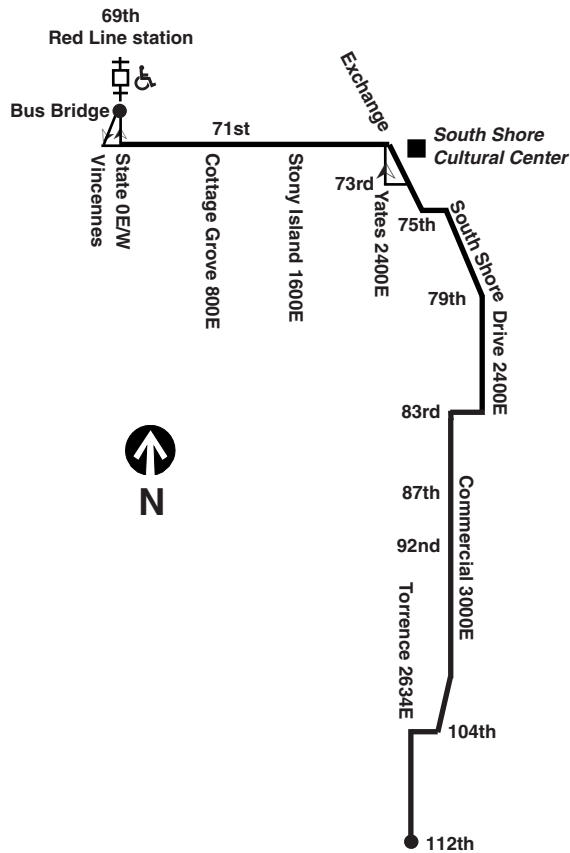

The night route compliments the regular routes to provide 24 hour round the clock service over the above route portions. Both terminals on the N5 Night Bus provide direct connections with the Howard/Dan Ryan Red line rapid transit at 69th station on the north and at 95th station.

For more Information call the RTA Travel Information Center in Chicago: 312-836-7000. Open 6am until 7pm, Monday thru Saturday.

Para obtener mayor información, en Español, llame al Centro de Información: 312-836-7000.

Supplementary service may be provided over portions of this route in addition to the trips shown. Please check destination signs and announcements when boarding buses.

The schedules and other information in this timetable are subject to change. CTA does not assume responsibility for errors in timetables, nor for inconvenience or damage resulting from delayed trains or buses due to weather, traffic conditions, etc.

CTA operating costs are funded in part through the Regional Transportation Authority, by the federal and state governments, and the City of Chicago and County of Cook.

Chicago Transit Authority

71 ♿

71st-South Shore

Effective March 27, 2022

Monday thru Friday 71 71st-South Shore

Southbound

Leave 69th Red Line	71st/ Cottage Grove	Arrive 73rd/ Exchange	79th/ South Shore	92nd/ Commercial	Arrive 112th/ Torrence
4:14am	4:21am	4:30am	-----	-----	-----
4:34	4:41	4:50	-----	-----	-----
4:54	5:01	5:10	5:14am	5:22am	5:32am
5:14	5:21	5:30	5:34	5:42	5:52
5:33	5:40	5:49	5:54	6:02	6:12
5:52	5:59	6:08	6:14	6:22	6:32
6:05	6:12	6:22	6:28	6:37	6:46
6:18	6:25	6:35	6:41	6:50	6:59
6:31	6:38	6:49	6:55	7:04	7:13
6:44	6:51	7:02	7:08	7:17	7:26
6:54	7:01	7:12	7:18	7:27	7:36
7:02	7:10	7:21	7:28	7:37	7:46
7:11	7:19	7:30	7:36	7:46	7:54
7:19	7:27	7:38	7:45	7:54	8:03
7:28	7:36	7:47	7:53	8:03	8:12
7:36	7:45	7:57	8:04	8:13	8:23
7:47	7:56	8:08	8:15	8:24	8:34

then every 10 to 12 minutes to 112th/Torrence until

2:33pm	2:43pm	2:58pm	3:05pm	3:16pm	3:26pm
2:43	2:53	3:08	3:15	3:26	3:36
2:54	3:04	3:19	3:26	3:37	3:47
3:04	3:14	3:29	3:36	3:47	3:57
3:15	3:25	3:40	3:47	3:58	4:08
3:25	3:35	3:50	3:57	4:08	4:18
3:36	3:46	4:01	4:08	4:19	4:29
3:46	3:56	4:11	4:18	4:29	4:36T
3:56	4:06	4:21	4:28	4:39	4:49
4:05	4:15	4:31	4:38	4:48	4:58
4:15	4:25	4:40	4:47	4:58	5:08
4:24	4:34	4:50	4:57	5:07	5:17
4:34	4:45	5:00	5:06	5:16	5:27
4:44	4:55	5:10	5:16	5:26	5:37
4:54	5:05	5:20	5:26	5:36	5:43T
5:04	5:15	5:30	5:36	5:46	5:57
5:15	5:25	5:40	5:47	5:57	6:07
5:25	5:36	5:51	5:57	6:07	6:18
5:36	5:46	6:01	6:07	6:16	6:26
5:46	5:57	6:11	6:17	6:27	6:37
5:57	6:08	6:22	6:28	6:38	6:45T
6:08	6:19	6:33	6:39	6:49	6:59
6:19	6:30	6:44	6:50	7:00	7:10
6:30	6:40	6:53	7:00	7:09	7:20
6:41	6:51	7:04	7:11	7:20	7:31
6:52	7:02	7:15	7:22	7:31	7:38T
7:03	7:13	7:26	7:33	7:42	7:53
7:15	7:25	7:38	7:44	7:53	8:04
7:26	7:36	7:49	7:56	8:05	8:16
7:38	7:48	8:01	8:08	8:17	8:24T
7:50	8:00	8:13	8:19	8:28	8:39
8:02	8:12	8:24	8:31	8:39	8:49
8:15	8:24	8:37	8:43	8:52	8:58T
8:27	8:37	8:49	8:56	9:04	9:14
8:41	8:50	9:03	9:09	9:18	9:28
8:55	9:04	9:17	9:23	9:32	9:42
9:09	9:19	9:31	9:38	9:46	9:53T
9:24	9:34	9:46	9:53	10:01	10:11
9:40	9:49	10:02	10:08	10:17	10:27
9:56	10:06	10:18	10:25	10:33	10:43
10:13	10:23	10:35	10:42	10:50	11:00
10:31	10:40	10:52	10:58	11:07	11:16
10:50	10:59	11:11	11:17	11:26	11:35
11:10	11:19	11:31	11:37	11:46	11:55
11:30	11:39	11:51	11:57	12:06am	12:15am
11:50	11:59	12:11am	12:17am	12:26	12:35
12:10am	12:19am	12:31	-----	-----	-----
12:40	12:49	1:00	-----	-----	-----

am light face pm bold face

Northbound