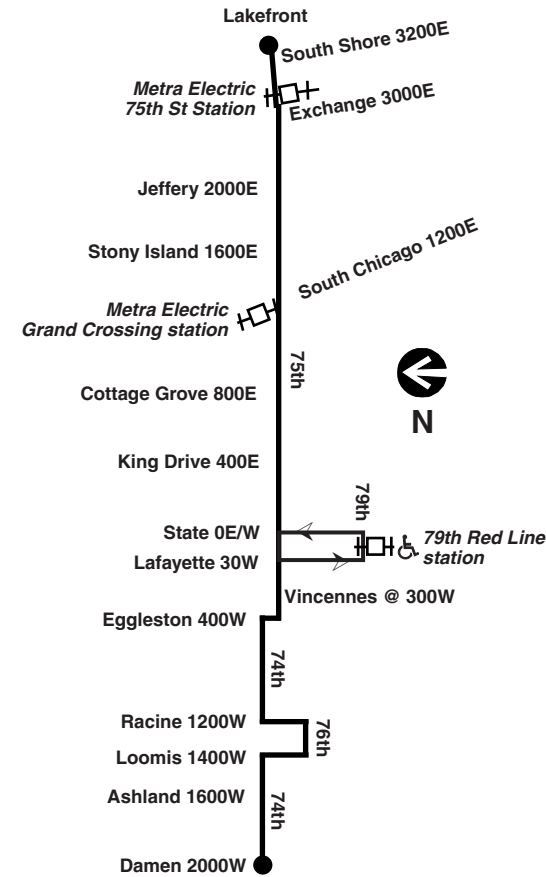

Additional notes:

All CTA buses are accessible. For accessibility help or to report concerns at stops, contact CTA Customer Service at transitchicago.com/feedback.

Federal law requires priority seating be designated for seniors and people with disabilities. **Please stand up** and yield these seats when needed for qualifying riders or when asked.

Schedules and other info in this timetable are subject to change. CTA does not assume responsibility for errors in timetables nor for inconvenience or damage resulting from delays.

Pay close attention to destination signs and announcements when boarding: added service may sometimes be provided over portions of this or any bus route and some trips can end before the furthest terminal on a line depending on service needs or time of day.

Bicycle racks are installed on the front of all CTA buses and are allowed on CTA trains during certain hours. See our Bike & Ride brochure or webpage for help on how to use racks and more.

Know before you go: Get alerts from us by text or e-mail about planned service changes every week or instant alerts for unplanned reroutes and disruptions. Sign up for CTA Updates today at transitchicago.com/updates.

For more travel information, use the Ventra app or call the RTA Travel Information Center at 312-836-7000. *Para obtener mayor información, en Español, llame al Centro de Información a 312-836-7000.*

75 74th/75th

Effective Jun. 4, 2023

All CTA buses are accessible

transitchicago.com/bus/75

Monday thru Friday

#75 74th/75th

Eastbound

LV 74th/ Damen	74th/ Racine	75th/ Vincennes	75th/ State	75th/ King Drive	75th/ Stony Island	AR 75th/ Lakefront
5:00a	5:13a	5:20a	5:24a	5:29a	5:36a	5:43a
5:19	5:32	5:39	5:44	5:48	5:56	6:03
5:38	5:52	6:00	6:04	6:08	6:16	6:23
5:56	6:09	6:17	6:22	6:26	6:34	6:41
6:13	6:22	6:30	6:35	6:40	6:50	6:58
6:28	6:37	6:45	6:50	6:55	7:05	7:13
6:42	6:51	6:59	7:04	7:09	7:19	7:27
6:57	7:06	7:14	7:19	7:24	7:34	7:42
7:11	7:20	7:28	7:33	7:38	7:48	7:56
7:26	7:35	7:43	7:48	7:53	8:03	8:11
7:41	7:50	7:58	8:03	8:08	8:18	8:26
7:56	8:05	8:13	8:18	8:23	8:33	8:41
8:11	8:20	8:29	8:34	8:39	8:49	8:58
8:26	8:35	8:44	8:49	8:54	9:04	9:13
8:43	8:52	9:00	9:05	9:10	9:21	9:29
8:59	9:08	9:16	9:20	9:25	9:35	9:43
9:17	9:26	9:34	9:38	9:43	9:53	10:01
9:35	9:44	9:52	9:56	10:01	10:11	10:19
9:53	10:02	10:10	10:14	10:19	10:29	10:37
10:11	10:20	10:28	10:33	10:38	10:48	10:56
10:29	10:38	10:46	10:51	10:56	11:06	11:14
10:47	10:56	11:04	11:09	11:14	11:24	11:32
11:05	11:14	11:22	11:27	11:32	11:42	11:50
11:23	11:32	11:40	11:45	11:50	12:00p	12:08p
11:41	11:50	11:58	12:03p	12:08p	12:18	12:27
11:58	12:07p	12:15p	12:20	12:25	12:35	12:44
12:14p	12:23	12:31	12:36	12:41	12:51	1:00
12:30	12:39	12:47	12:52	12:58	1:08	1:17
12:46	12:55	1:03	1:08	1:13	1:24	1:33
1:01	1:11	1:19	1:24	1:29	1:40	1:48
1:17	1:26	1:34	1:39	1:44	1:55	2:04
1:32	1:42	1:50	1:55	2:00	2:11	2:19
1:48	1:57	2:05	2:10	2:15	2:26	2:35
2:03	2:13	2:21	2:26	2:31	2:42	2:50
2:19	2:28	2:36	2:41	2:46	2:57	3:06
2:34	2:43	2:51	2:56	3:01	3:12	3:21
2:49	2:58	3:06	3:11	3:16	3:27	3:36
3:04	3:13	3:21	3:26	3:31	3:42	3:51
3:16	3:25	3:33	3:38	3:43	3:54	4:03
3:27	3:37	3:45	3:52	3:57	4:09	4:19
3:40	3:49	3:58	4:04	4:10	4:21	4:31
3:52	4:02	4:10	4:17	4:22	4:34	4:44
4:05	4:14	4:23	4:29	4:35	4:46	4:56
4:20	4:29	4:38	4:44	4:50	5:01	5:11
4:35	4:44	4:53	4:59	5:05	5:16	5:25
4:53	5:02	5:11	5:17	5:23	5:34	5:43
5:11	5:20	5:29	5:35	5:41	5:52	6:01
5:29	5:38	5:47	5:53	5:59	6:10	6:19
5:47	5:56	6:05	6:11	6:17	6:28	6:37
6:05	6:15	6:23	6:29	6:34	6:45	6:54
6:23	6:33	6:41	6:47	6:52	7:03	7:12
6:41	6:51	6:59	7:05	7:10	7:21	7:30
7:00	7:10	7:18	7:24	7:29	7:40	7:49
7:19	7:29	7:37	7:43	7:48	7:59	8:08
7:40	7:48	7:56	8:02	8:07	8:17	8:26
8:00	8:08	8:16	8:21	8:27	8:36	8:44
8:21	8:29	8:37	8:42	8:47	8:57	9:05
8:41	8:49	8:57	9:02	9:08	9:17	9:25
9:03	9:11	9:19	9:24	9:29	9:38	9:46
9:25	9:33	9:41	9:46	9:51	10:00	10:08
9:48	9:56	10:03	10:08	10:13	10:22	10:30
10:12	10:19	10:27	10:32	10:36	10:45	10:53
10:36	10:43	10:51	10:56	11:00	11:09	11:17
11:00	11:07	11:15	11:20	11:24	11:33	11:41

Westbound