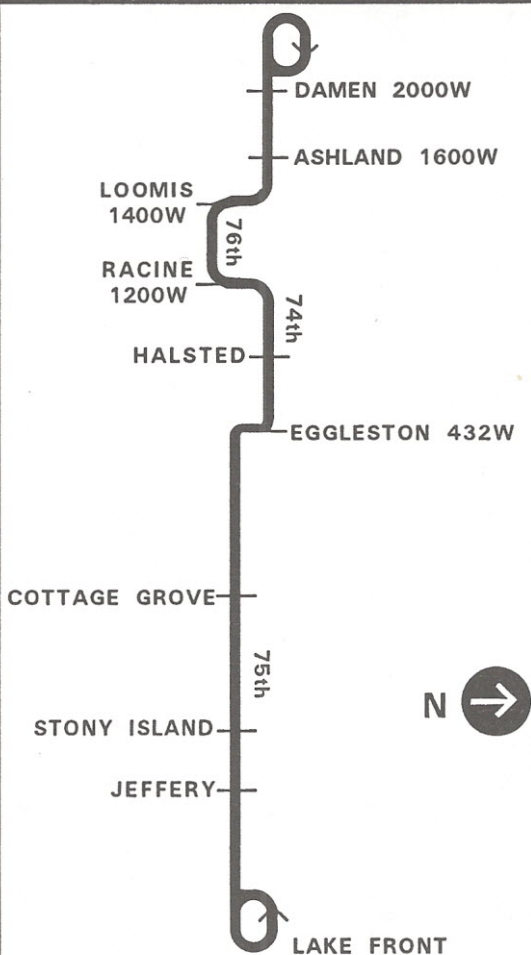

Effective September 11, 1994

75 74th-75th

For more information call the RTA
Travel Information Center in
Chicago or Suburbs: 836-7000

Open everyday of the year from 5AM until 1 AM next day

Monday thru Friday

Eastbound

Leave 74th/ Damen	74th/ Racine	75th/ King Drive	75th/ Stony Island	Arrive 75th/ Lake Front
4:36a	4:42a	4:51a	4:57a	5:04a
4:56	5:02	5:11	5:17	5:24
5:16	5:22	5:31	5:37	5:44
5:31	5:37	5:46	5:52	5:59
5:46	5:52	6:01	6:07	6:14
5:59	6:05	6:15	6:22	6:29
6:08	6:14	6:24	6:31	6:39
6:16	6:22	6:33	6:41	6:49
6:24	6:31	6:42	6:50	6:59
then every 10 to 12 minutes until				
8:42	8:49	9:00	9:08	9:17
8:54	9:01	9:12	9:19	9:29
9:07	9:14	9:24	9:31	9:41
9:19	9:26	9:36	9:43	9:53
9:31	9:38	9:48	9:55	10:05
9:43	9:50	10:00	10:07	10:17
9:55	10:02	10:12	10:19	10:29
10:07	10:14	10:24	10:31	10:41
10:19	10:26	10:36	10:43	10:53
10:31	10:38	10:48	10:55	11:05
10:43	10:50	11:00	11:07	11:17
10:55	11:02	11:12	11:19	11:29
11:07	11:14	11:24	11:31	11:41
11:19	11:26	11:36	11:43	11:53
11:31	11:38	11:48	11:55	12:05p
11:43	11:50	12:00n	12:07p	12:17
11:55	12:02p	12:12p	12:19	12:29
12:07p	12:14	12:24	12:31	12:41
12:19	12:26	12:36	12:43	12:53
12:31	12:38	12:48	12:55	1:05
12:43	12:50	1:00	1:07	1:17
12:55	1:02	1:12	1:19	1:29
1:07	1:14	1:24	1:31	1:41
1:19	1:26	1:36	1:43	1:53
1:31	1:38	1:48	1:55	2:05
1:41	1:48	1:58	2:06	2:16
1:51	1:58	2:08	2:16	2:27
2:01	2:08	2:19	2:27	2:38
2:11	2:19	2:30	2:38	2:48
2:22	2:29	2:40	2:48	2:59
then every 10 to 12 minutes until				
5:24	5:31	5:42	5:50	6:01
5:37	5:44	5:55	6:03	6:13
5:50	5:57	6:08	6:16	6:26
6:05	6:12	6:23	6:31	6:41
6:20	6:27	6:38	6:46	6:55
6:36	6:43	6:54	7:01	7:10
6:52	6:59	7:09	7:16	7:25
7:08	7:14	7:24	7:31	7:40
then every 15 minutes				
:08	:14	:24	:31	:40
:23	:29	:39	:46	:55
:38	:44	:54	:01	:10
:53	:59	:09	:16	:25
until				
9:23	9:29	9:39	9:46	9:55
9:40	9:46	9:56	10:03	10:12
10:00	10:06	10:16	10:23	10:32
10:20	10:26	10:36	10:43	10:52
10:40	10:46	10:56	11:03	11:12
11:00	11:06	11:16	11:23	11:32
11:20	11:26	11:36	11:43	11:52
11:40	11:46	11:56	12:03a	12:12a