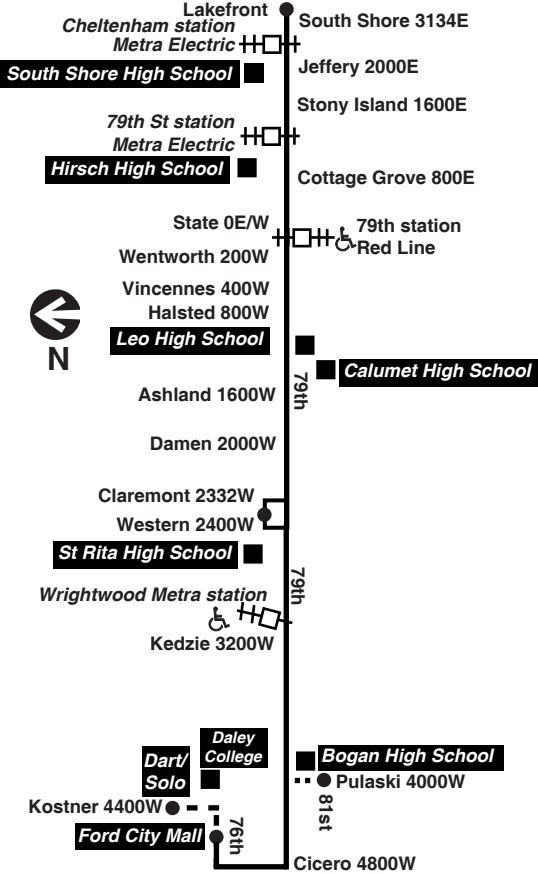

Eastbound trips starting at Dart/Solo:

Weekdays: Trips leave Dart/Solo every 5 to 10 minutes between 6:30am - 7:46am, every 10 to 15 minutes between 2:48pm - 3:25pm and every 7 to 15 minutes between 6:02pm - 7:27pm. Also trips at 11:02pm, and 11:11pm.

Saturdays: Trips leave Dart/Solo every 11 to 13 minutes between 6:19am - 7:41am and every 7 to 8 minutes between 6:44pm - 7:36pm. Also trips at 11:02pm and 11:12pm.

Sundays/Holidays: Trips leave Dart/Solo every 12 to 15 minutes between 6:18am - 7:27am and every 8 minutes between 6:37pm - 7:33pm. Also trips at 11:02pm and 11:12pm.

Please Stand Up **for Seniors and People with Disabilities**
Federal law requires priority seating be designated for seniors and people with disabilities.

Supplementary service may be provided over portions of this route in addition to the trips shown. Please check destination signs and announcements when boarding buses.

For more information call the RTA Travel Information Center in Chicago: 312-836-7000. Open 6am until 7pm, Monday thru Saturday.

Para obtener mayor información, en Español, llame al Centro de Información: 1-312-836-7000.

Chicago Transit Authority

79th

Effective June 14, 2020

Additional service may be provided on school days, September through June

N79 Night Owl Service
Lakefront to Western

Monday thru Friday

Eastbound

Leave Ford City*	79th/ Pulaski	Leave 79th/ Western	79th/ Ashland	79th/ Red Line	79th/ Jeffery	Arrive 79th/ Lakefront
----	----	3:00N	3:05am	3:16am	3:28am	3:35am
----	----	3:30N	3:35	3:46	3:58	4:05
----	----	4:00N	4:03W	4:06	4:18	4:25
----	----	----	4:05	4:16	4:28	4:35
----	----	----	4:23W	4:26	4:38	4:45
----	----	----	4:33W	4:36	4:48	4:55
----	----	4:30N	4:35	4:46	4:58	5:05
----	----	4:45	4:50	5:01	5:13	5:20
----	----	5:00	5:05W	5:08	5:20	5:28
----	----	----	5:05	5:16	5:28	5:35
----	----	5:12	5:19W	5:22	5:34	5:41
----	----	5:24	5:29	5:40	5:52	6:00
----	----	----	5:42W	5:45	5:57	6:05
5:19am	5:25am	5:35	5:40	5:52	6:05	6:12
----	----	5:46	5:54W	5:57	6:09	6:16
----	----	5:55	6:01	6:14	6:27	6:34
5:38	5:45	5:55	6:01	6:14	6:27	6:34
----	----	6:05	6:11	6:24	6:37	6:44
5:57	6:04	6:14	6:20	6:33	6:46	6:53
----	----	6:22	6:28	6:41	6:54	7:01
6:11	6:18	6:29	6:35	6:48	7:02	7:09
----	----	6:35	6:41	6:54	7:07	7:14
6:23	6:30	6:42	6:48	7:02	7:17	7:24

then every 5 to 10 minutes from Ford City and every 4 to 5 minutes from Western until

7:39	7:47	7:59	8:06	8:21	8:39	8:48
7:44	7:52	8:04	8:11	8:26	8:44	8:53
7:49	7:57	8:09	8:16	8:31	8:49	8:58

then every 5 to 11 minutes from Ford City and every 2 to 6 minutes from Western until

8:58	9:05	9:17	9:23	9:38	9:57	10:06
9:12	9:19	9:30	9:37	9:52	10:10	10:19
9:19	9:26	9:37	9:44	9:59	10:17	10:26

then every 6 to 15 minutes from Ford City and every 3 to 8 minutes from Western until

2:30pm	2:38pm	2:51pm	2:58pm	3:15pm	3:34pm	3:44pm
2:41	2:50	3:02	3:10	3:26	3:46	3:56

then every 4 to 11 minutes from Ford City and every 3 to 6 minutes from Western until

5:41	5:51	6:03	6:10	6:26	6:45	6:54
5:53	6:02	6:14	6:22	6:37	6:57	7:06

then every 7 to 16 minutes from Ford City and every 6 to 9 minutes from Western until

8:36	8:43	8:53	8:59	9:14	9:30	9:38
8:45	8:52	9:02	9:08	9:23	9:39	9:47

then every 9 to 11 minutes from Ford City to 79/Lakefront until

11:35	11:42	11:52	11:57	12:10am	12:25am	12:33am
11:41	11:48	11:57	12:03am	12:14	12:29	12:37
11:47	11:54	12:03am	12:09	12:20	12:34	12:42

then every 12 minutes from Ford City to 79/Lakefront until

12:23am	12:29am	12:38	12:43	12:54	1:05	1:13
----	----	12:50N	12:55	1:06	1:17	1:25
----	----	1:02N	1:07	1:18	1:29	1:37
----	----	1:15N	1:20	1:30	1:42	1:49
----	----	1:30N	1:35	1:45	1:57	2:04
----	----	1:45N	1:50	2:00	2:12	2:19
----	----	2:00N	2:05	2:15	2:27	2:34
----	----	2:15N	2:20	2:30	2:42	2:49
----	----	2:25	2:30	2:40	2:52	3:00
----	----	2:30N	2:35	2:45	2:57	3:04

N - N79 Night Bus
am light face pm bold face

79 79th

Westbound

Leave 79th/ Lakefront	79th/ Jeffery	79th/ Red Line	79th/ Ashland	Arrive 79th/ Western	79th/ Pulaski	Arrive Ford City*
3:15N	3:21am	3:34am	3:44am	3:49am	----	----
3:45N	3:51	4:04	4:14	4:19	----	----
4:15N	4:21	4:34	4:44	4:49	4:57am	5:04am
4:33N	4:39	4:52	5:02	5:07	5:15	5:22
4:48	4:55	5:10	5:21	5:26	5:36	5:42
5:00	5:08	5:24	5:35	5:41	5:51	5:56
5:10	5:18	5:34	5:45	5:51	6:01	6:06
5:19	5:27	5:43	5:54	6:00	6:10	6:15