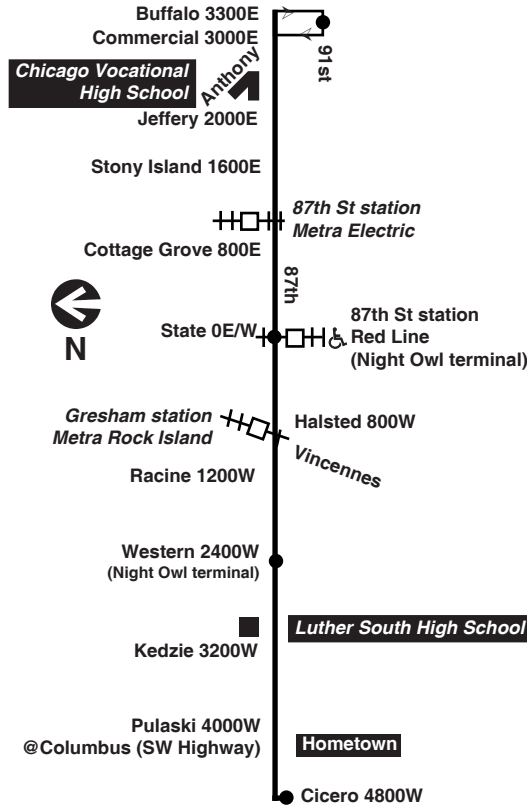

N4, N20, N22, N60, N62, N66, Blue Line and Red Line Rail.

Night Owl routes which connect with N87 87th include: Red Line trains and N9 Ashland.

CTA Bike & Ride

Bicycle racks are available on the front exteriors of CTA buses. Bicycles can be placed on bicycle racks during normal hours of operation for each route. Racks accommodate two (2) bicycles at a time. Bicycles are also permitted on CTA trains during certain hours.

For more information call the RTA Travel Information Center in Chicago: 312-836-7000. Open 6am until 7pm, Monday thru Saturday.

Para obtener mayor información, en Español, llame al Centro de Información: 312-836-7000.

Chicago Transit Authority

87   
87 87th

Effective December 16, 2018  
Additional service may be provided on school days, September through June

 N87 Night Owl Service  
Western to 87th/Dan Ryan

Monday thru Friday