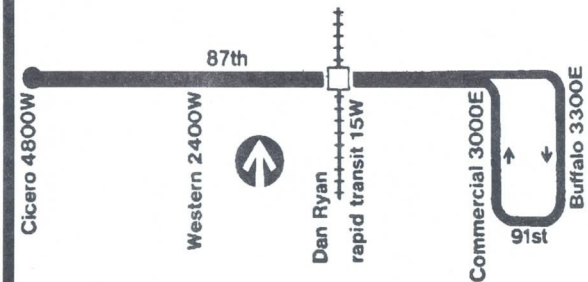

□ - Periods when only trips to/from Cicero are shown.  
 Frequent service (every 8 to 10 minutes) to/from Western.  
 V-Trip originates at 87th/Vincennes.  
 H-Trip terminates at 87th/Halsted.

Sunday/holiday

am light face  
 pm dark face

Arrival and departure times may vary due to weather and traffic conditions.

Effective September 02, 1990

87 87th

For more information call the RTA Travel Information Center in Chicago 312-836-7000 suburbs 1-(800)-972-7000 toll-free