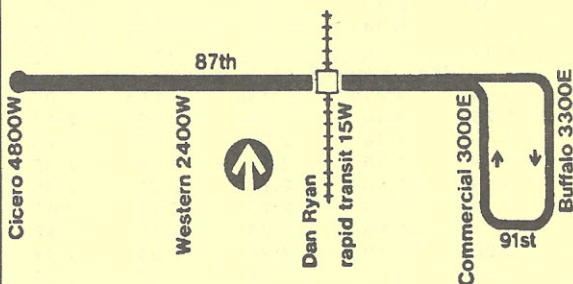

Effective September 13, 1992

87 87th

For more information call the RTA
Travel Information Center in
Chicago 312-836-7000
suburbs 1-(800)-972-7000 toll-free

Open every day of the year from 5AM until 1AM next day.

am light face
pm dark face

V-Trip originates at 87th/Vincennes.

* Additional trips (7 to 8 minutes apart, morning hours) from 87/Anthony to 87 /Western or 87/ Cicero. (2 to 7 minutes apart, evening hours). During school hours only.