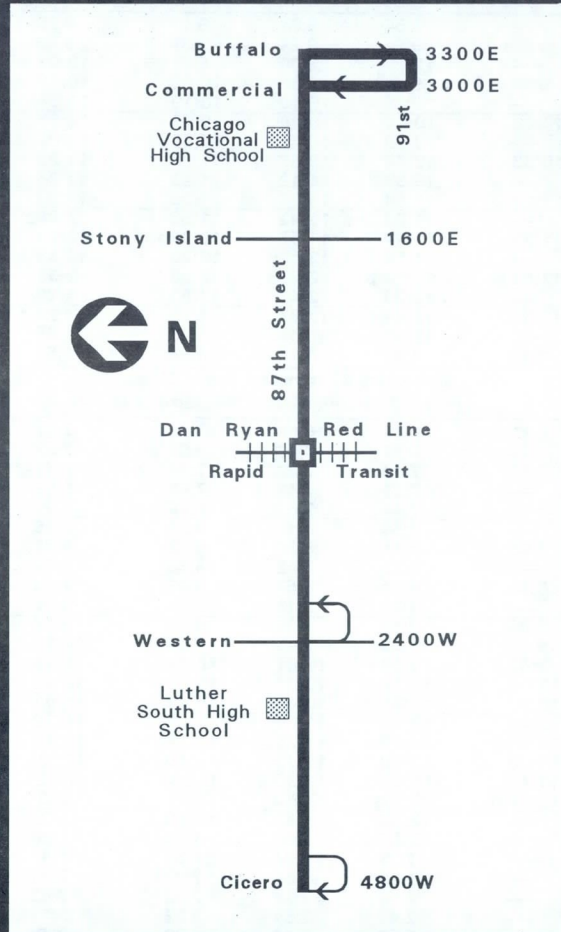

Effective December 01, 1996

87 87th St