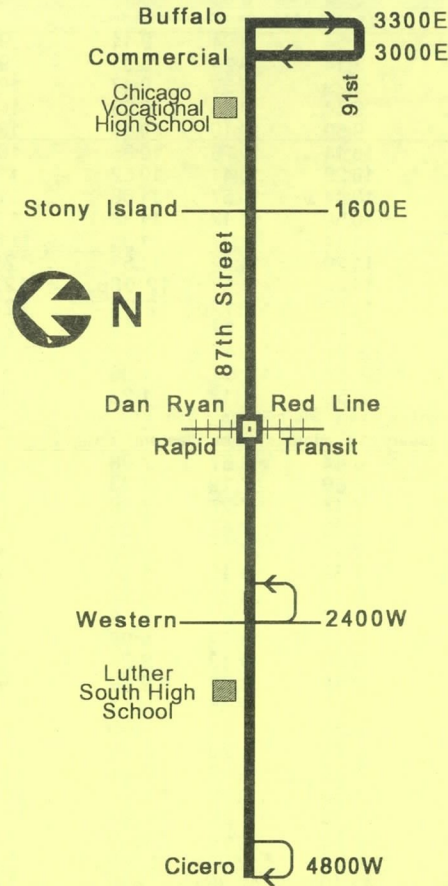

Effective March 07, 1999

87 87th St

The schedules and other information in this timetable are subject to change. CTA does not assume responsibility for errors in timetable, nor for inconvenience or damage resulting from delayed trains or buses due to weather, traffic conditions, etc.