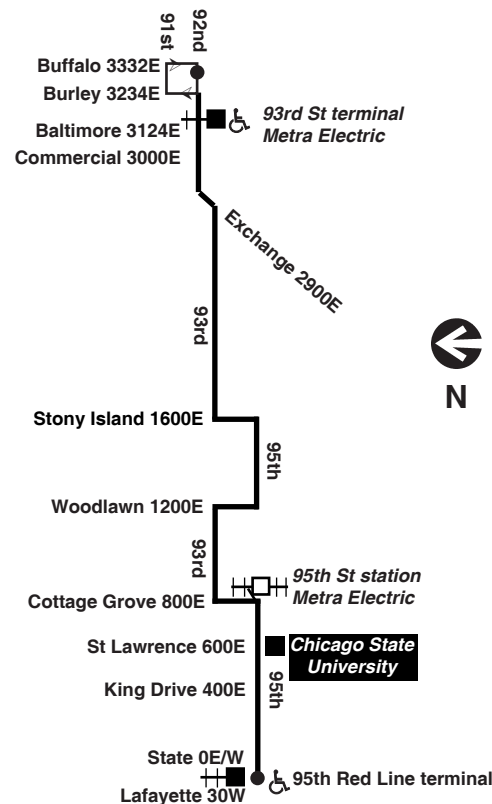

#6 Jackson Park Express ♿ between 67th/Stony Island and 79th/South Shore

#15 Jeffery Local ♿ between 67th/Jeffery and 75th/Jeffery

#67 67th/69th/71st ♿ between 69th/Red Line station and 67th/Jeffery

#71 71st/South Shore ♿ from 75th/South Shore to 92nd/Commercial

#75 74th/75th ♿ between 75th/Jeffery and 75th/South Shore

#95E 93rd/95th ♿ between 92nd/Commercial and 95th/Red Line Terminal

Please Stand Up ♿
for Seniors and People with Disabilities

Federal law requires priority seating be designated for seniors and people with disabilities.

Supplementary service may be provided over portions of this route in addition to the trips shown. Please check destination signs and announcements when boarding buses.

For more information call the RTA Travel Information Center in Chicago: 312-836-7000. Open 5 a.m. until 1 a.m. every day.

Para obtener mayor información, en Español, llame al Centro de Información: 312-836-7000.

Chicago Transit Authority

95E ♿

93rd/95th

Effective December 22, 2013

Monday thru Friday

95E 93rd/95th

Eastbound