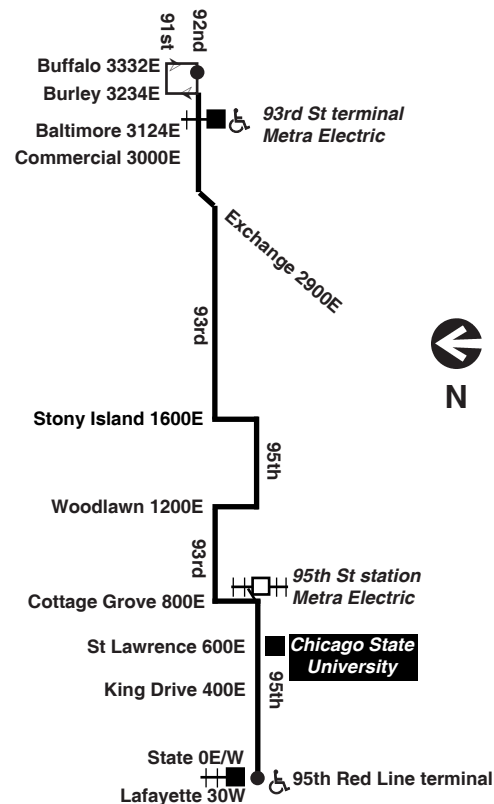

- #6 Jackson Park Express ♿ between 67th/Stony Island and 79th/South Shore
- #15 Jeffery Local ♿ between 67th/Jeffery and 75th/Jeffery
- #67 67th/69th/71st ♿ between 69th/Red Line station and 67th/Jeffery
- #71 71st/South Shore ♿ from 75th/South Shore to 92nd/Commercial
- #75 74th/75th ♿ between 75th/Jeffery and 75th/South Shore
- #95E 93rd/95th ♿ between 92nd/Commercial and 95th/Red Line Terminal

For more information call the RTA Travel Information Center in Chicago: 312-836-7000. Open 5 a.m. until 1 a.m. every day.

Para obtener mayor información, en Español, llame al Centro de Información: 312-836-7000.

Chicago Transit Authority

95E ♿

93rd/95th

Effective June 15, 2014

Monday thru Friday

95E 93rd/95th

Eastbound

Leave 95th Red Line	93rd/ Cottage Grove	94th/ Stony Island	Arrive 92nd/ Buffalo
3:10am	3:15am	3:20am	3:27N
3:40	3:45	3:50	3:57N
4:10	4:15	4:20	4:27N
4:40	4:45	4:50	4:57N
5:10	5:15	5:20	5:30
5:25	5:30	5:35	5:45
5:40	5:45	5:50	6:00
5:53	5:58	6:03	6:13
6:06	6:11	6:16	6:26
6:18	6:23	6:28	6:38
6:30	6:35	6:40	6:50
6:42	6:47	6:52	7:02
6:54	6:59	7:04	7:13
7:06	7:11	7:17	7:27
7:18	7:24	7:30	7:40
7:29	7:36	7:42	7:53
7:41	7:48	7:55	8:06
7:52	7:59	8:06	8:17
8:04	8:11	8:18	8:29
8:15	8:22	8:29	8:40
8:27	8:34	8:41	8:51
8:38	8:45	8:52	9:02
8:50	8:57	9:04	9:14
9:02	9:09	9:16	9:26
9:15	9:22	9:29	9:40

N - N5 South Shore Night Bus arrives/leaves 92nd/Commercial at time shown