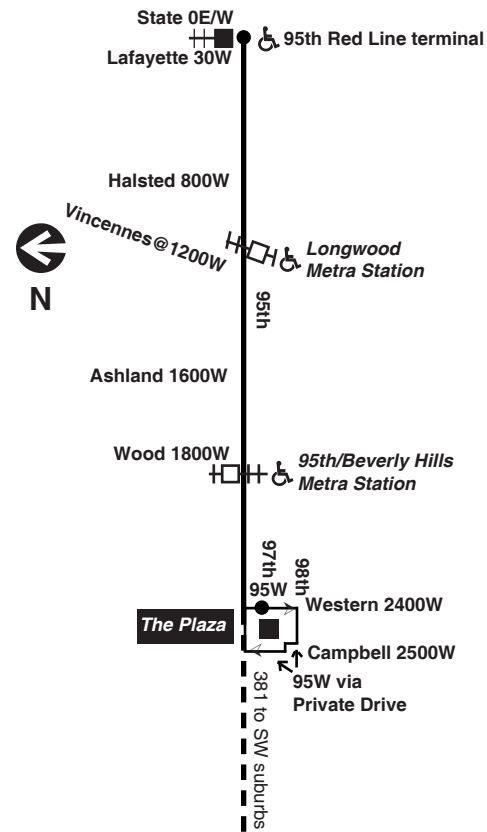

Chicago Transit Authority

95W 
West 95th

Effective October 20, 2013

Includes Pace route 381 service between 95th Red Line station and Western

 **N9 Night Owl Service between 95th/Red Line and 95th/Ashland**

then every 20 minutes from Western/97th via route 95W, and every 18 to 20 minutes from 95th/Western via route 381, until

381	-----	2:41p	2:48p	3:02p
95W	2:49p	-----	2:58	3:12
381	-----	2:59	3:06	3:20
95W	3:07	-----	3:16	3:30
381	-----	3:19	3:26	3:42
95W	3:27	-----	3:36	3:50
381	-----	3:38	3:45	4:02
95W	3:47	-----	3:56	4:13
381	-----	3:58	4:06	4:21
95W	4:07	-----	4:17	4:31
381	-----	4:20	4:28	4:41
95W	4:29	-----	4:39	4:52
381	-----	4:41	4:49	5:02
95W	4:49	-----	4:59	5:12
381	-----	5:01	5:09	5:22
95W	5:09	-----	5:19	5:32
381	-----	5:21	5:29	5:42
95W	5:29	-----	5:39	5:52
381	-----	5:41	5:49	6:02
95W	5:49	-----	5:59	6:12
381	-----	6:01	6:09	6:22
95W	6:09	-----	6:19	6:32
381	-----	6:21	6:29	6:41
95W	6:31	-----	6:40	6:51
381	-----	6:44	6:51	7:02
95W	6:52	-----	7:01	7:12
381	-----	7:14	7:21	7:32
95W	7:27	-----	7:36	7:47
381	-----	7:44	7:51	8:02
95W	8:00	-----	8:09	8:20
381	-----	8:22	8:29	8:39
95W	8:41	-----	8:49	8:59
381	-----	9:09	9:19	9:31
95W	9:41	-----	9:49	9:59
381	-----	10:02	10:09	10:18
95W	10:42	-----	10:49	10:58
381	-----	10:24	10:29	10:38
95W	11:03	-----	11:09	11:18
381	-----	11:25	11:29	11:38
95W	11:43	-----	11:49	11:58
381	-----	12:31	12:31	12:40
95W	12:03a	-----	12:09a	12:18a
381	-----	12:25	12:31	12:40