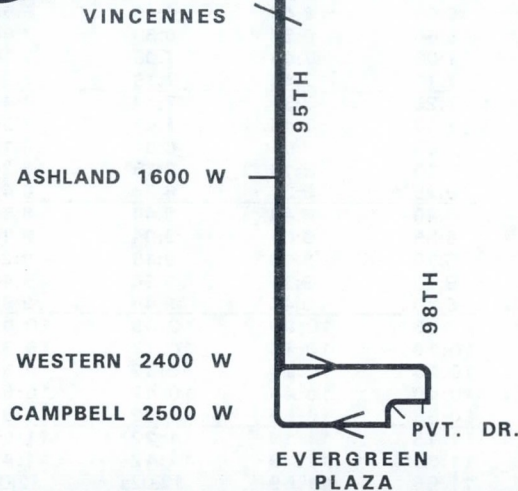

Effective June 30, 1996

95W WEST 95TH

RED LINE
RAPID TRANSIT
STATE 0 E/W
LAFAYETTE 30 W

For more information call the RTA
Travel Information Center in
Chicago or suburbs 836-7000

Open every day of the year from 5AM until 1AM next day.

am light face
pm bold face

Westbound

Leave 95th Rapid Transit	95th Vincennes	95th Ashland	Arrive Evergreen Plaza
5:05a	5:09a	5:11a	5:16a
5:33	5:37	5:39	5:44
5:55	5:59	6:01	6:06
6:15	6:20	6:22	6:28
6:35	6:40	6:42	6:49
6:55	7:00	7:02	7:09
7:15	7:20	7:22	7:29
7:35	7:40	7:42	7:49
7:55	8:00	8:02	8:09
8:15	8:20	8:22	8:29
8:35	8:40	8:42	8:49
8:55	9:00	9:02	9:09
9:15	9:20	9:22	9:29
9:30	9:35	9:37	9:44
9:45	9:50	9:52	9:59
10:00	10:05	10:07	10:15
10:15	10:20	10:23	10:30
10:30	10:36	10:38	10:46
then every 7 to 10 minutes until			
5:23p	5:31p	5:34p	5:43p
5:31	5:39	5:42	5:51
5:39	5:47	5:50	5:59
5:47	5:55	5:58	6:07
5:56	6:04	6:07	6:15
6:06	6:14	6:17	6:24
6:16	6:23	6:26	6:33
6:26	6:33	6:35	6:42
6:36	6:43	6:45	6:52
6:46	6:53	6:55	7:02
7:01	7:08	7:10	7:17
7:16	7:23	7:25	7:32
7:31	7:38	7:40	7:47
7:46	7:53	7:55	8:02
8:01	8:08	8:10	8:17
8:16	8:23	8:25	8:32
8:31	8:38	8:40	8:47
8:46	8:53	8:55	9:02
9:01	9:08	9:10	9:17
9:16	9:23	9:25	9:32
9:31	9:38	9:40	9:47
9:46	9:53	9:55	10:02
10:01	10:07	10:09	10:15
10:16	10:21	10:23	10:29
10:35	10:40	10:42	10:48
10:55	11:00	11:02	11:08
11:15	11:20	11:22	11:28
11:35	11:40	11:42	11:48
11:55	12:00m	12:02a	12:08a
12:15	12:20a	12:22	12:28
12:35	12:40	12:42	12:48
1:05	1:10	1:12	1:18
1:35	1:40	1:42	1:48