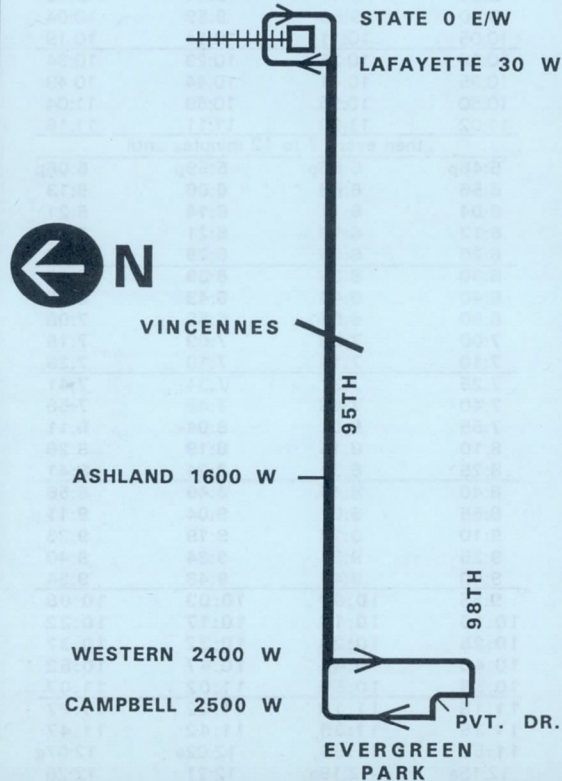

Effective December 01, 1996

95W WEST 95TH

RED LINE
RAPID TRANSIT

For more information call the RTA
Travel Information Center in
Chicago or suburbs 836-7000

Open every day of the year from 5AM until 1AM next day.

am light face
pm bold face

Westbound

Leave 95th Rapid Transit	95th Vincennes	95th Ashland	Arrive Evergreen Plaza
5:05a	5:09a	5:11a	5:16a
5:33	5:37	5:39	5:44
5:55	5:59	6:01	6:06
6:15	6:20	6:22	6:28
6:35	6:40	6:42	6:49
6:55	7:00	7:02	7:09
7:15	7:20	7:22	7:29
7:35	7:40	7:42	7:49
7:55	8:00	8:02	8:09
8:15	8:20	8:22	8:29
8:35	8:40	8:42	8:49
8:55	9:00	9:02	9:09
9:15	9:20	9:22	9:29
9:30	9:35	9:37	9:44
9:45	9:50	9:52	9:59
10:00	10:05	10:07	10:15
10:15	10:20	10:23	10:30
10:30	10:36	10:38	10:46
then every 7 to 12 minutes until			
5:22p	5:30p	5:33p	5:42p
5:30	5:38	5:41	5:50
5:38	5:46	5:49	5:58
5:46	5:54	5:57	6:06
5:56	6:04	6:07	6:15
6:06	6:14	6:17	6:24
6:16	6:23	6:26	6:33
6:26	6:33	6:35	6:42
6:36	6:43	6:45	6:52
6:46	6:53	6:55	7:02
7:01	7:08	7:10	7:17
7:16	7:23	7:25	7:32
7:31	7:38	7:40	7:47
7:46	7:53	7:55	8:02
8:01	8:08	8:10	8:17
8:16	8:23	8:25	8:32
8:31	8:38	8:40	8:47
8:46	8:53	8:55	9:02
9:01	9:08	9:10	9:17
9:16	9:23	9:25	9:32
9:31	9:38	9:40	9:47
9:46	9:53	9:55	10:02
10:01	10:07	10:09	10:15
10:16	10:21	10:23	10:29
10:35	10:40	10:42	10:48
10:55	11:00	11:02	11:08
11:15	11:20	11:22	11:28
11:35	11:40	11:42	11:48
11:55	12:00m	12:02a	12:08a
12:15a	12:20a	12:22	12:28
12:35	12:40	12:42	12:48
1:05	1:10	1:12	1:18
1:35	1:40	1:42	1:48