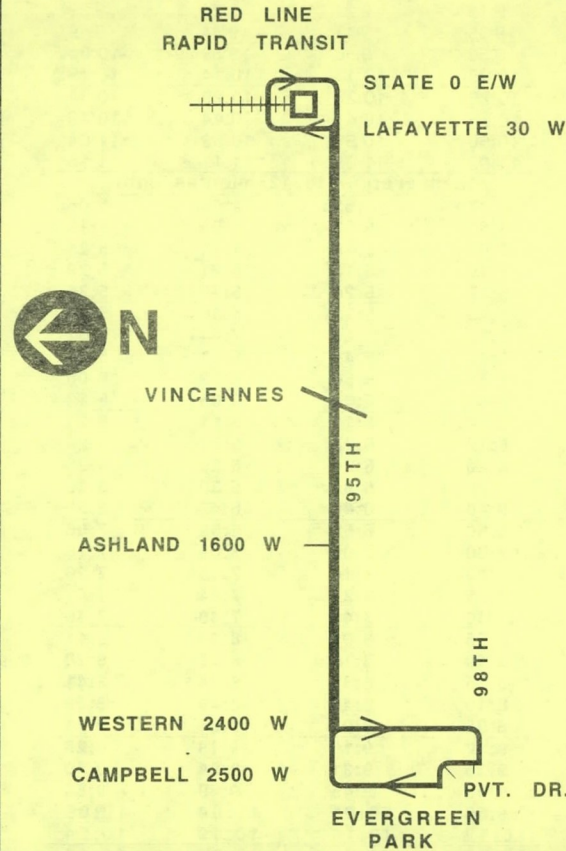

Effective December 28, 1997

95W WEST 95TH

For more information call the RTA
Travel Information Center at 836-7000

Open every day of the year from 5AM until 1AM next day.

The schedules and other information in this timetable are subject to change. CTA does not assume responsibility for errors in timetables, nor for inconvenience or damage resulting from delayed trains or buses due to weather, traffic conditions, etc.

am light face
pm bold face

Westbound

Leave 95th Rapid Transit	95th Vincennes	95th Ashland	Arrive Evergreen Plaza
4:45a	4:50a	4:52a	4:57a
—	5:06	5:08	5:13
5:05	5:10	5:12	5:17
5:20	5:25	5:27	5:32
5:35	5:40	5:42	5:47
5:50	5:55	5:57	6:02
—	6:05	6:07	6:12
6:02	6:07	6:09	6:15
6:14	6:20	6:22	6:28
6:26	6:32	6:34	6:41
6:38	6:45	6:47	6:54
6:50	6:57	6:59	7:07
7:01	7:09	7:11	7:19
7:12	7:20	7:23	7:31
then every 8 to 10 minutes until			
9:00	9:08	9:11	9:19
9:12	9:20	9:23	9:30
9:24	9:31	9:34	9:42
9:36	9:43	9:46	9:54
9:48	9:55	9:58	10:06
10:00	10:07	10:10	10:18
10:12	10:19	10:22	10:30
10:24	10:31	10:34	10:42
10:36	10:43	10:46	10:55
—	10:55	10:58	11:06
10:48	10:56	10:59	11:08
11:00	11:08	11:11	11:20
11:12	11:20	11:23	11:32
11:24	11:32	11:35	11:44
11:36	11:44	11:47	11:56
11:48	11:56	11:59	12:08p
12:00n	12:08p	12:11p	12:20
then every 8 to 10 minutes until			
6:20p	6:30	6:33	6:39
6:30	6:39	6:42	6:49
6:42	6:51	6:54	7:00
6:54	7:02	7:05	7:12
7:06	7:14	7:17	7:23
7:18	7:26	7:29	7:35
7:30	7:38	7:41	7:47
7:42	7:50	7:53	7:59
7:54	8:02	8:05	8:11
8:06	8:14	8:17	8:23
8:18	8:26	8:29	8:35
8:30	8:38	8:41	8:47
8:42	8:50	8:53	8:59
8:54	9:02	9:05	9:11
9:06	9:14	9:17	9:23
9:18	9:26	9:29	9:35
9:30	9:38	9:41	9:47
9:43	9:51	9:53	9:59
9:56	10:03	10:06	10:11
10:09	10:16	10:18	10:23
10:24	10:30	10:32	10:38
10:39	10:45	10:47	10:53
10:54	11:00	11:02	11:08
11:09	11:15	11:17	11:23
11:24	11:30	11:32	11:38
11:39	11:45	11:47	11:53
11:54	12:00m	12:02a	12:08a
12:10a	12:16a	12:18	12:23