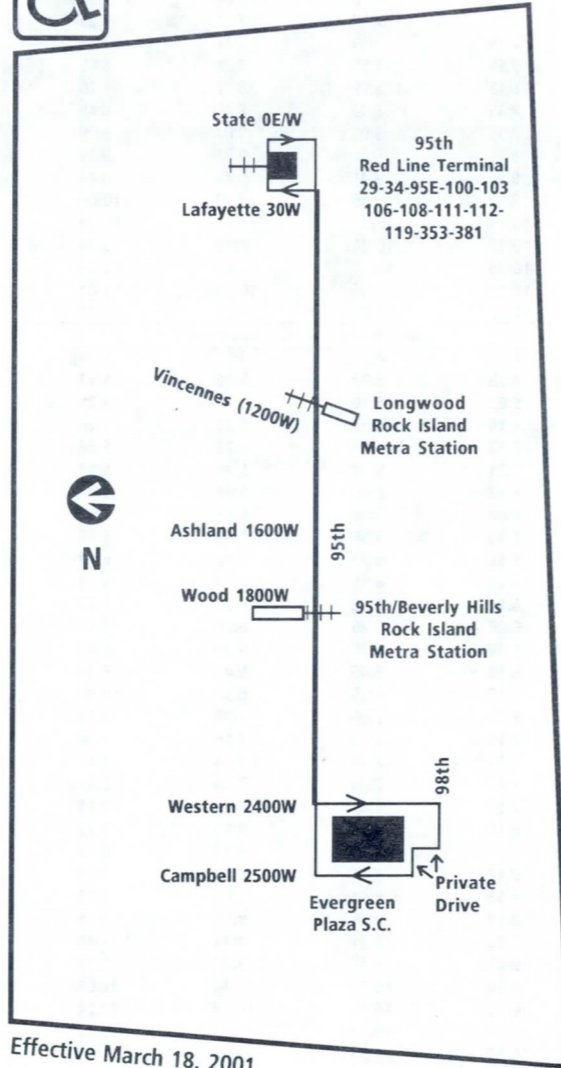

CHICAGO TRANSIT AUTHORITY

95W

WEST 95TH

Effective March 18, 2001

www.transitchicago.com

www.transitchicago.com

Monday through Friday

Eastbound

Leave Evergreen Plaza	95th/Ashland	95th/Vincennes	Arrive 95th Red Line
5:00 a	5:03 a	5:06 a	5:14 a
5:15	5:18	5:21	5:29
5:30	5:33	5:36	5:44
5:42	5:45	5:48	5:56
5:54	5:57	6:00	6:08
6:05	6:09	6:12	6:20
6:16	6:20	6:24	6:32
6:27	6:32	6:35	6:44
6:38	6:43	6:47	6:56
6:49	6:55	6:59	7:08
7:01	7:07	7:11	7:20
7:13	7:19	7:23	7:32
7:25	7:31	7:35	7:43
7:36	7:42	7:46	7:54
then every 9 to 10 minutes until			
9:24	9:30	9:34	9:42
9:36	9:42	9:46	9:54
9:48	9:54	9:58	10:06
10:00	10:06	10:10	10:18
10:12	10:18	10:22	10:30
10:24	10:30	10:34	10:42
10:36	10:42	10:46	10:54
10:48	10:54	10:58	11:06
11:00	11:06	11:10	11:18
11:12	11:18	11:22	11:30
11:24	11:30	11:34	11:42
11:36	11:42	11:46	11:54
11:48	11:54	11:58	12:06p
12:00p	12:07p	12:10p	12:18
then every 7 to 10 minutes until			
6:42	6:48	6:50	6:55
6:50	6:57	7:00	7:07
7:00	7:07	7:10	7:17
7:10	7:17	7:20	7:27
7:20	7:27	7:30	7:37
7:31	7:38	7:41	7:48
7:43	7:50	7:53	8:00
7:55	8:02	8:05	8:12
8:07	8:14	8:17	8:24
8:19	8:26	8:29	8:36
8:31	8:38	8:41	8:48
8:43	8:50	8:53	9:00
8:55	9:02	9:05	9:12
9:07	9:14	9:17	9:24
9:19	9:26	9:29	9:36
9:31	9:38	9:41	9:48
9:43	9:50	9:53	10:00
9:55	10:02	10:05	10:12
10:07	10:14	10:17	10:24
10:20	10:26	10:29	10:36
10:33	10:39	10:42	10:48
10:48	10:53	10:55	11:02
11:03	11:07	11:10	11:16
11:18	11:21	11:24	11:30
11:33	11:36	11:39	11:45
11:48	11:51	11:54	12:00a
12:03a	12:06a	12:09a	12:15
12:18	12:21	12:24	12:29
12:33	12:37	12:39	12:44